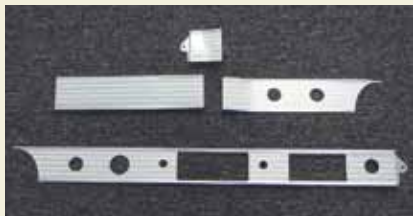

1955/56 Trim Kit

T 04338AK Dash Trim Kit, '55-56 ..... Each 299.42