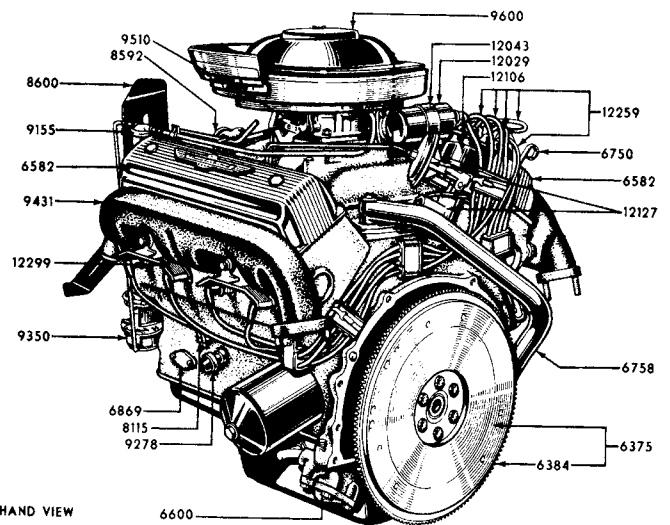

LEFT HAND VIEW

- T 6506AK Valve Cover Gasket & Grommet Set;
  Consists Of: (2) T 6506 Gaskets & (4) T 6570A Grommet
  To be used with painted Valve Covers, '55-57..... 15.95
- T 6506BK Valve Cover Gasket & Grommet Set;
  Consists Of: (2) T 6506 Gaskets & (4) T 6570B Grommet
  To be used with Alum. Valve Covers, '55-56..... 15.25
- T 6507K Installation Kit, Aluminum Valve Covers
  Consists Of: (2) T 6506, (4) T 6570B
  (4) T 6527, (1) T 6582AK
  & (1) T 6582BK, '55-57 ..... 39.95
- T 6519 Valley Pan, Made for '57 "E" Model;
  will work on any 292 - 312 engine 114.39
- T 6521 Valley Pan Gasket, '55-57..... Each 7.15
- T 6527 Rocker Arm, Long-Type Stud, as used
  w/Aluminum Valve Covers, '55-57 ..... 3.85
- T 6570A Valve Cover Grommet. Used with painted
  Valve Covers & Valley Cover, '55-57..... 1.45
- T 6570B Valve Cover Grommet. Used with
  Aluminum Valve Covers in conjunction with
  Part Number 6582-B Chrome Washer, '55-57 ..... .89
- T 6582 Aluminum Valve Cover, '55-57 ..... Each 198.00
- T 6582AK Chrome Acorn Nut Set. Used With
  Aluminum Valve Covers, '55-57 ..... Set of 4 9.75
- T 6582BK Washer Set. Used With
  Aluminum Valve Covers, '55-57 ..... 3.68