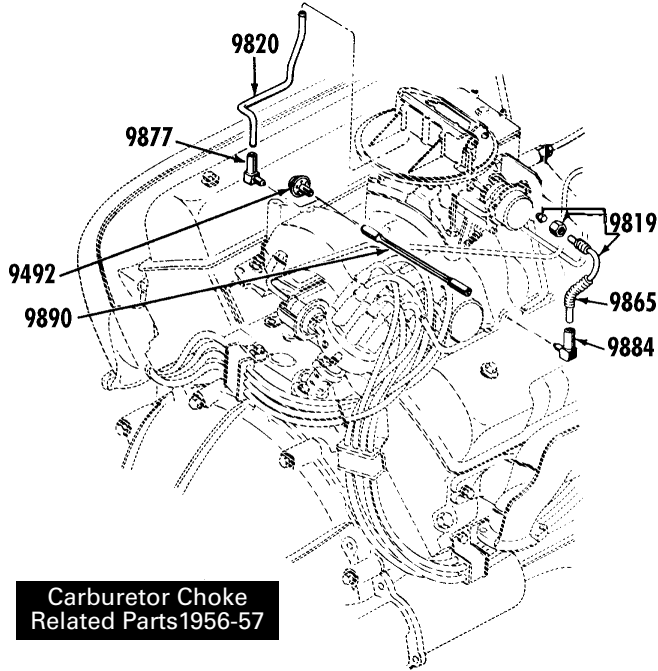

FUEL & CARBURETOR SYSTEM

Carburetor & Related Parts