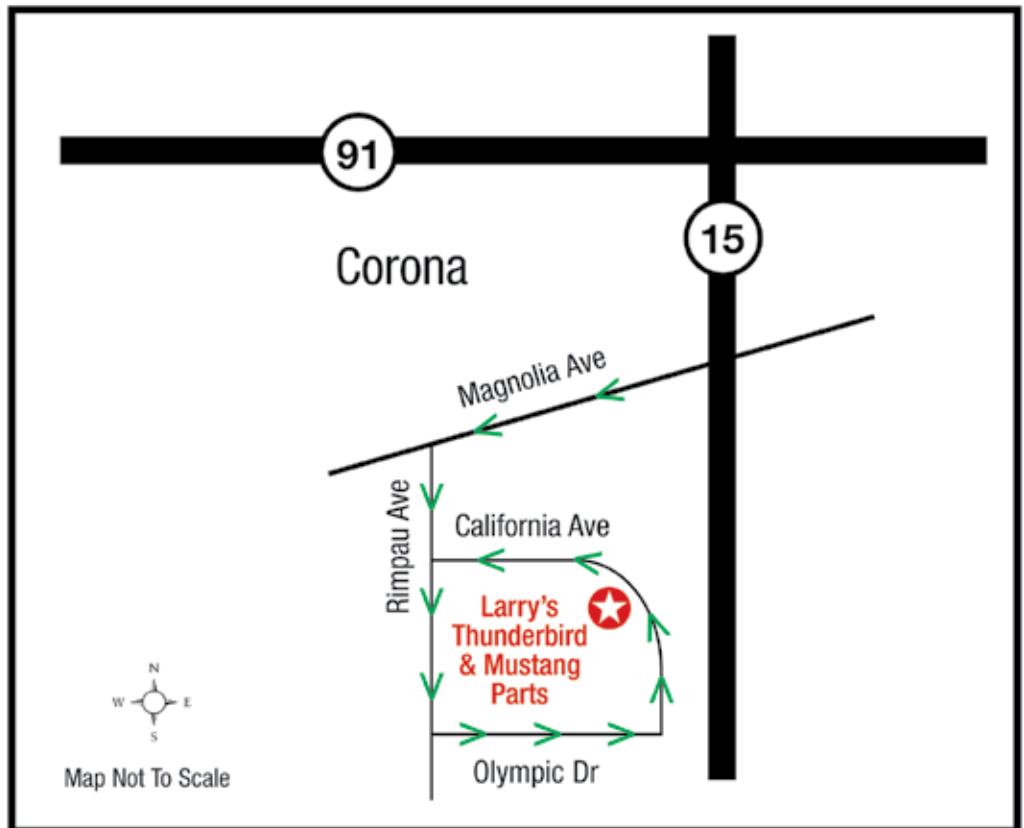

Our Address:

1180 California Ave. #B
Corona, California 92881

Store Hours:

Monday-Friday 7:00am to 5:00pm

Find us on the Web! www.larrystbird.com