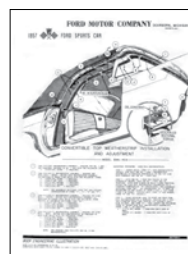

Wire Wheel Cover Installation Guide & Soft Top Illustration

Wire Wheel Cover Installation; TLT 2, '55-'56	2.75
Soft Top Illustration; TLT 1, '55-'57	2.87