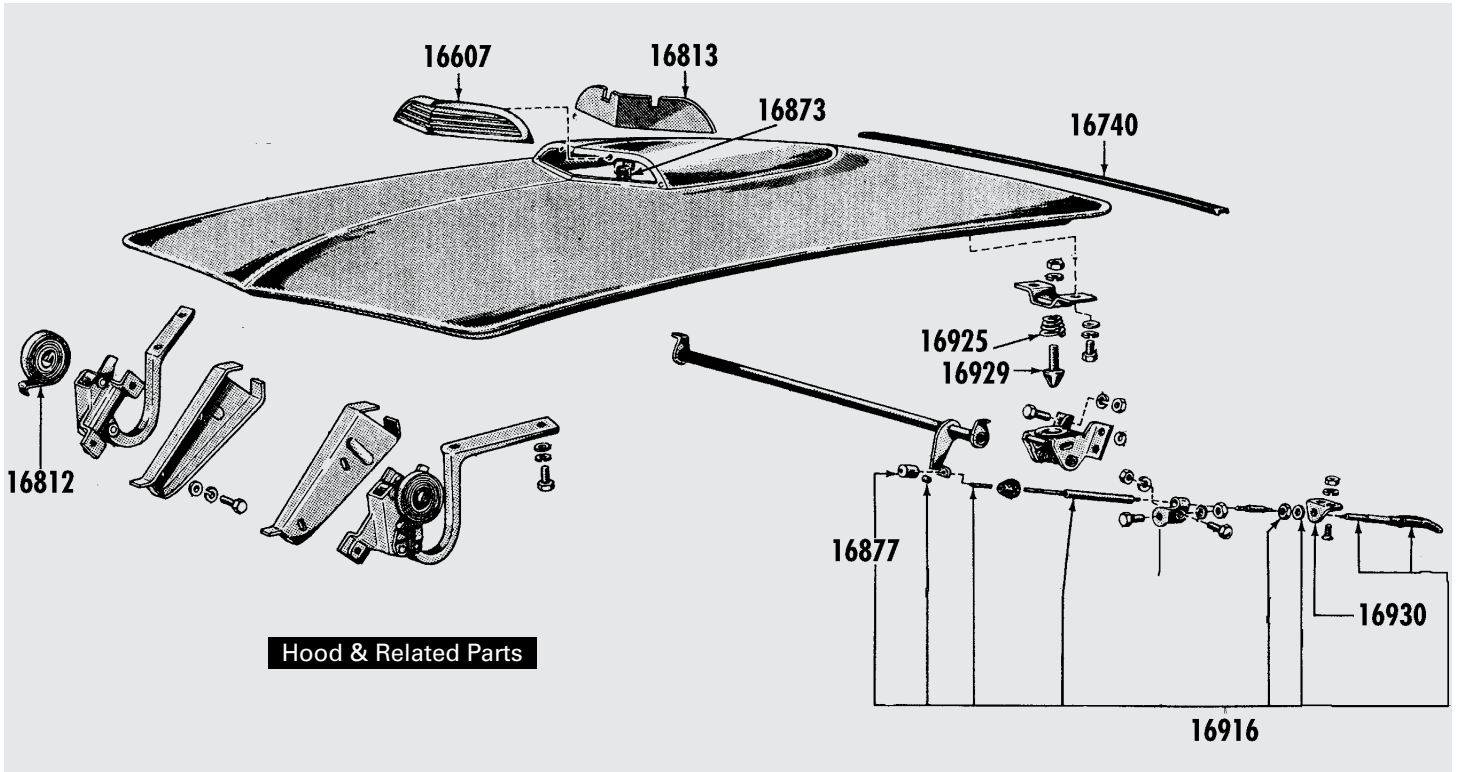

FENDERS & HOOD AREA