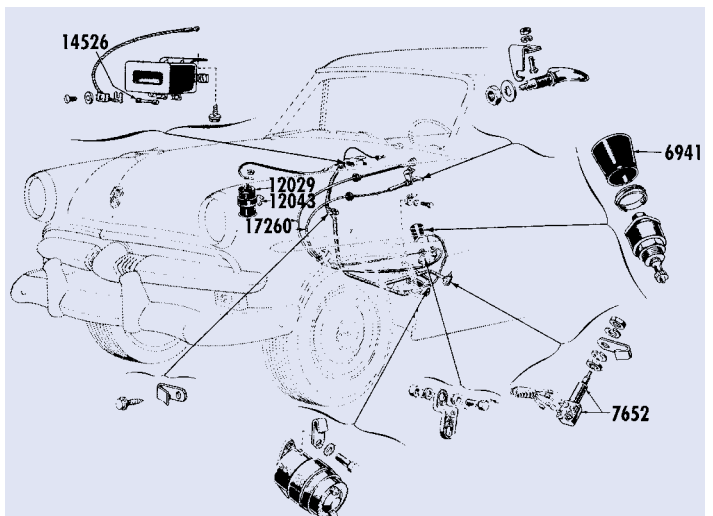

Transmission Overdrive Wiring System — Typical