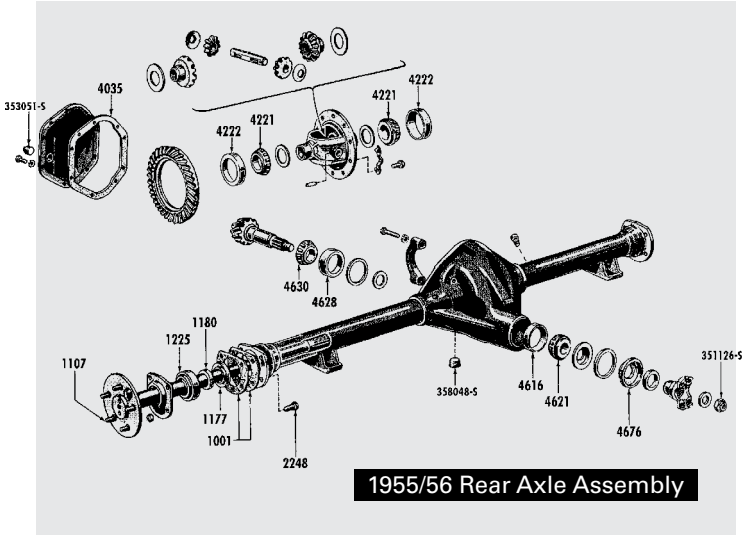

REAR AXLE & DRIVE TRAIN

1955/56 Rear Axle Assembly