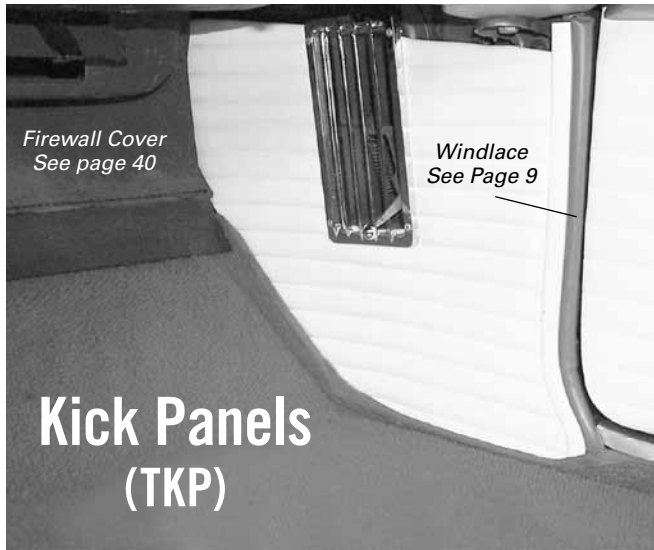

DASH, CONSOLE & UNDERDASH AREA

Kick Panels (TKP)