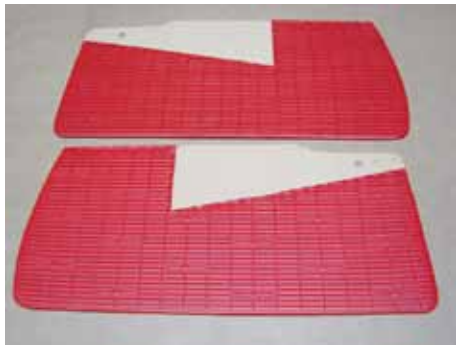

## Door Panel Sets (TDP)

TDP 57RD

Traditionally, door and kick panels suffer from years of use that they endure. Replacing them really is a painless process, and the sight of new-looking panels is wonderful. We die-cut all door and kick panels to ensure exact fit, then cover them in proper color-matched vinyl to duplicate the original. All panels of 1955 T-Birds are covered with either white or yellow vinyl with a one-inch heat-seamed channel as original. For 1956, panels are covered in white vinyl only and feature the simulated stich at one-inch center as original. And let us not forget the '57, whose panels are embossed with Thunderbird logo and are available in all of the original colors as listed.