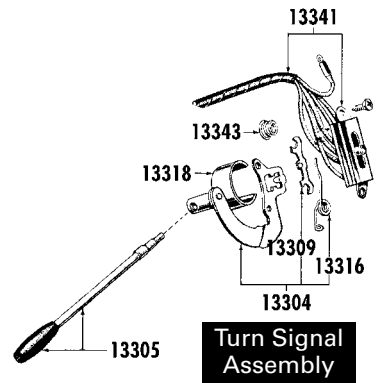

## Horn Set

T 13832K

T 13832K Horn Set, 12 Volt  
Original Snail Style  
With large Mouth,  
'56-57... Pair 65.95

Turn Signal  
Assembly