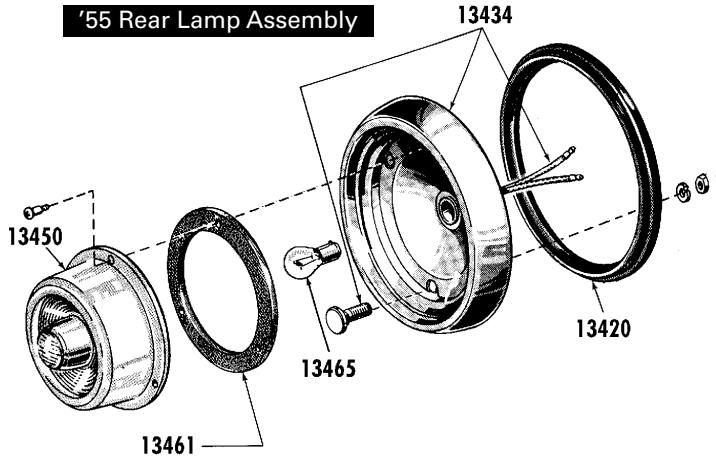

EXTERIOR LIGHTS

Park Lamp & Related Parts

T 13206A	Parklight Body w/Wire Pigtail, '55-'56.....	44.69
T 13206B	Parklight Body w/Wire Pigtail, '57	62.37
	THK 13206B Parking Lamp to Bumpers '57 (12 pcs.—Enough for 2 Sides).....	2.85

T 13208A	Park Light Lens, '55-'56, RH or LH.....	8.35
T 13208B	Park Light Lens, '57, RH	11.25
T 13209B	Park Light Lens, '57, LH.....	11.25
	THK 13208A Parking Lamp Lenses to Lamp Body '55-'56 (6 pcs.—For 2 Sides).....	2.65
T 13210	Park Light Lens Retaining Ring, '55-'56.....	9.90
T 13211A	Park Light Lens Gasket, '55-'56.....	1.15
T 13211B	Park Light Lens Gasket, '57	1.68
T 13217A	Park Light Body to Fender Pad, '55-'56.....	4.15
T 13217B	Park Light Body to Bumper Pad, '57	2.05

T 13350A	Turn Signal Flasher, '55, 6V	12.75
T 13350B	Turn Signal Flasher, '56-'57, 12V.....	6.75

T 13410A	Parklight Socket with Correct Wire, '55.....	19.95
T 13410B	Park Lamp Wire & Socket, '56.....	19.95
T 13410C	Park Lamp Wire & Socket, '57.....	19.95

Rear Lamp & Related Parts

T 13411A	Backup Lamp Bulb Socket, '55-'56	12.95

Backup Lamp Wire

T 13411B	Backup Lamp Pigtail Wire, '55-'56.....	4.95
T 13411C	Backup Lamp Pigtail Wire & Socket, '57	15.56