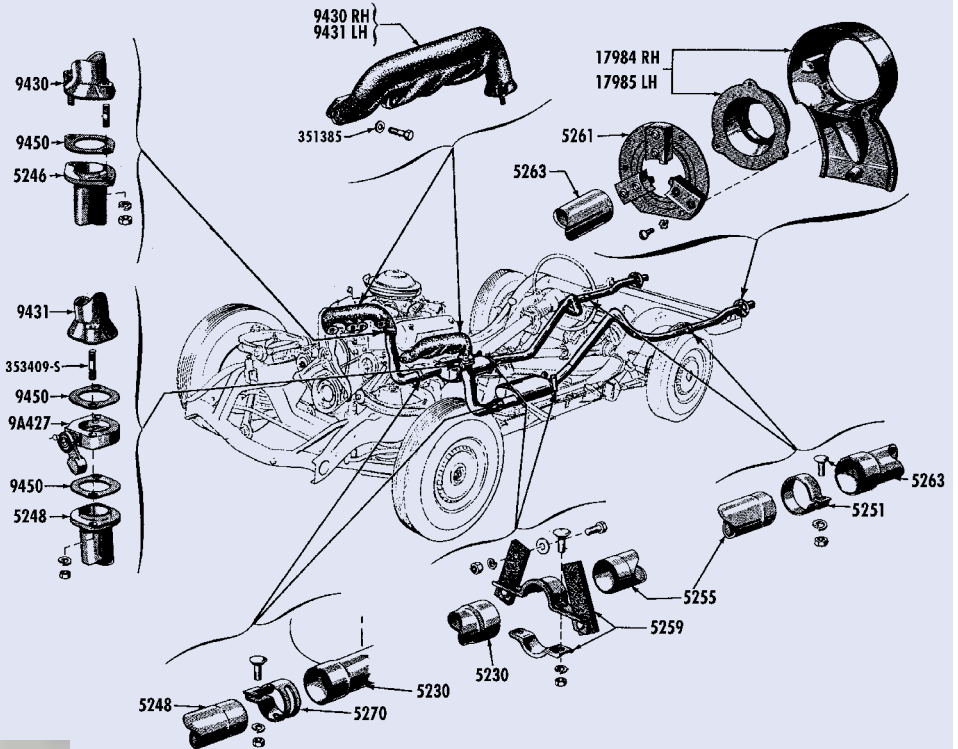

EXHAUST SYSTEM

**Larry's T-Bird
'55-57 Exhaust Kits &
Components are assembled
from the highest quality parts.
You can be assured that when
you purchase our exhaust
system products, you
are installing the best!**

Exhaust Components-All Years

T 9427	Exhaust Heat Riser Valve.....	79.95
T 9428	Exhaust Heat Riser Valve, w/o Flapper	79.95
T 9430	Exhaust Manifold, RH, w/all Eng. Numbers.....	259.95
THK 9430	Exhaust Manifold To Heads.....	8.87
THK 5246	Muffler Inlet Pipes to Exhaust Manifold.....	13.37
T 9431	Exhaust Manifold, LH, w/all Eng. Numbers.....	259.95
T 9432	Exhaust Manifold Gasket Set.....	14.95
T 9435	Exhaust Thermostat Spacer.....	17.25
T 9450	Exhaust Flange Gasket.....	2.10