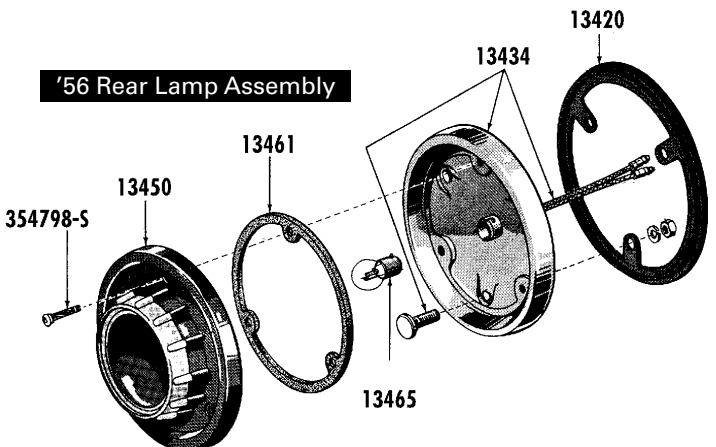

## Backup Lamp Wire

T 13411B

T 13411C

T 13411B	Backup Lamp Pigtail Wire, '55-'56.....	4.95
T 13411C	Backup Lamp Pigtail Wire & Socket, '57 .....	15.56