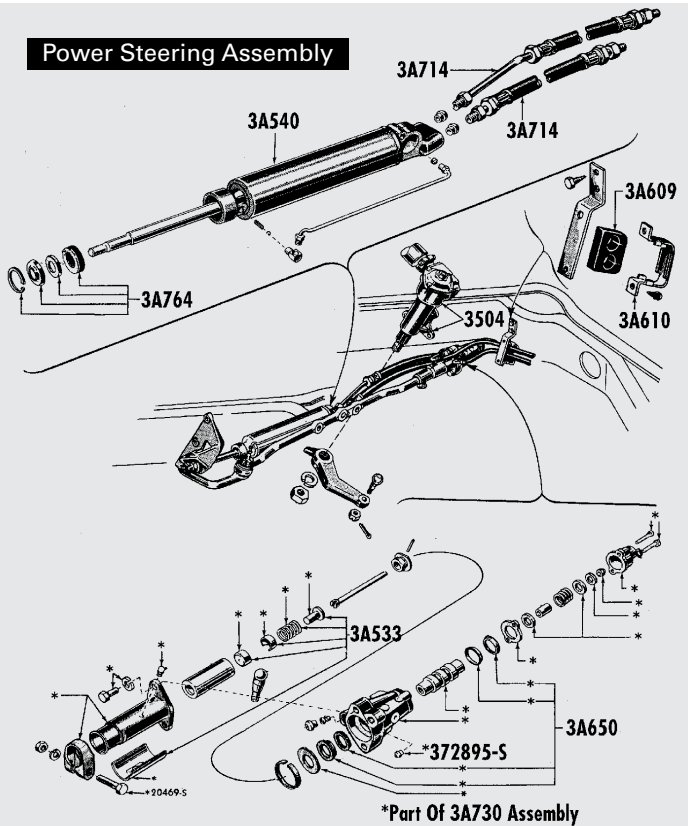

Power Steering Assembly