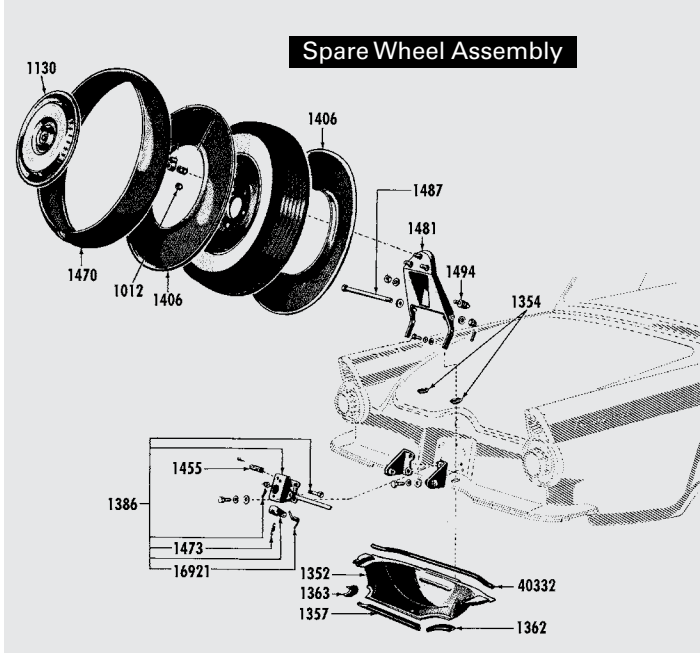

SPARE WHEEL

- T 1132 Spare Wheel Cover Tool, '56 ..... 10.65
- T 1352 Spare Wheel Stone Guard,(Less Seals), '56; Fiberglass..... 149.95