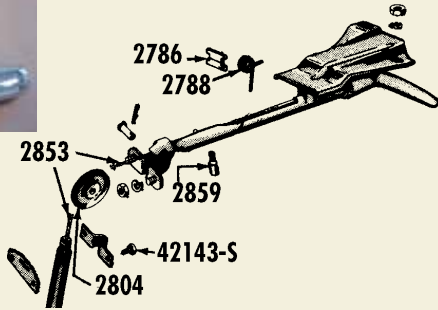

DASH, CONSOLE & UNDERDASH AREA

Parking Brake Assembly

T 2780AK	Emergency Brake Handle Kit (Includes Handle & Retaining Pin)	49.95
T 2786	Parking Brake Ratchet Bar Pawl, '55-57	8.27
T 2788	Parking Brake Ratchet Pawl, '55-57	3.49
T 2804A	Parking Brake Cable Pulley, '55-57	19.95
T 2804B	Parking Brake Pulley Cover, '55-57	26.50
T 2805	Parking Brake Cover Clip, '55-57	5.75
T 2857	Parking Brake Cable to Firewall Clamp, '55-57	3.74
T 2858	Parking Brake Cable to Firewall Retainer, '55-57	4.11
T 2859	Parking Brake Lever, '55-57	3.07

Speedometer Cable

T 01694A	Speedometer & Overdrive Cable Grommet, Standard Transmission, '55-57	6.76
T 01694B	Speedometer Cable, Automatic Transmission, '55-57	5.97