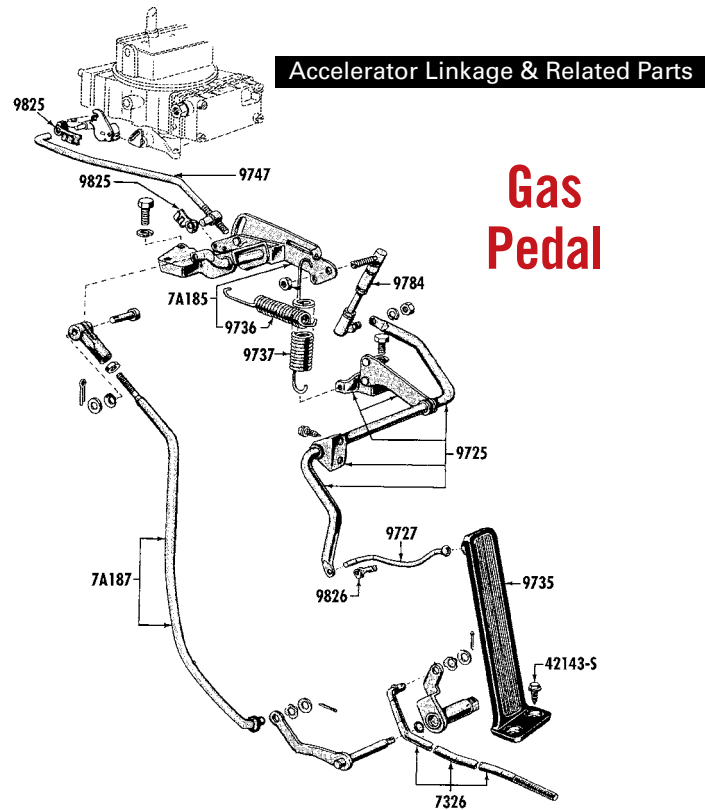

T 9737B	Throttle Return Spring, '56 AT, '57	5.76
T 9747C	Carb to Bellcrank Accelerator, '56-57	13.61
T 9747D	3-spd. M/T Accelerator Rod, '57	37.40
T 9747E	O.D., M/T Accelerator Rod, '57	82.95
T 9772A	Spring Loaded, FM & O.D. Accelerator, '55.....	83.18
T 9772B	3-spd M/T Accelerator Rod, '55	52.95
T 9784A	Accelerator to Transmission Control Bellcrank, A/T Rod Assembly, '55.....	51.97
T 9784B	A/T Rod Assembly, As Above, '56	51.97
T 9784C	A/T Rod Assembly, As Above, '57	48.95

T 9819A	Automatic Choke Tube, Outlet, with Nut and Ferrule, '56	4.10
T 9819B	Automatic Choke Tube, Outlet, with Nut and Ferrule, '57 2V or 4V Carburetor.....	4.10
T 9820A	Automatic Choke, Inlet, '55	9.88
T 9820B	Automatic Choke, Inlet, '56	20.19
T 9825	Rod End Clip, '55-57 at gas pedal rod, '57 at carburetor	.67
T 9826	Rod End Clip, At engine bell crank, '57.....	.67
T 9848	Choke Cover, '57.....	15.09
T 9848A	Choke Cover, '55-56.....	Each 29.84
T 9853	Choke Housing to Manifold Gasket, '55	1.26
T 9861	Automatic Choke Shield, '56 All, '57 w/2-4V	10.46
T 9864	Choke to Manifold Nut, '55.....	12.43
T 9865A	Choke Tube Insulator, '56	3.75
T 9865B	Choke Tube Insulator, '57, 4V	3.50
T 9865C	Choke Tube Insulator, '57, 2V	3.95
T 9865D	Choke Tube Insulator, '57, 2 - 4V	Pair 6.19
T 9871A	Choke Cover Gasket, '55-56.....	2.05
T 9871B	Choke Cover Gasket, '57	2.15
T 9877	Choke Inlet Tube Elbow, '56 & '57 Supercharged & 2 - 4V 312 engine	9.31
T 9884	Choke Outlet Tube Elbow, '56-57	9.31
T 9890A	Choke Heat Tube, '55	10.40