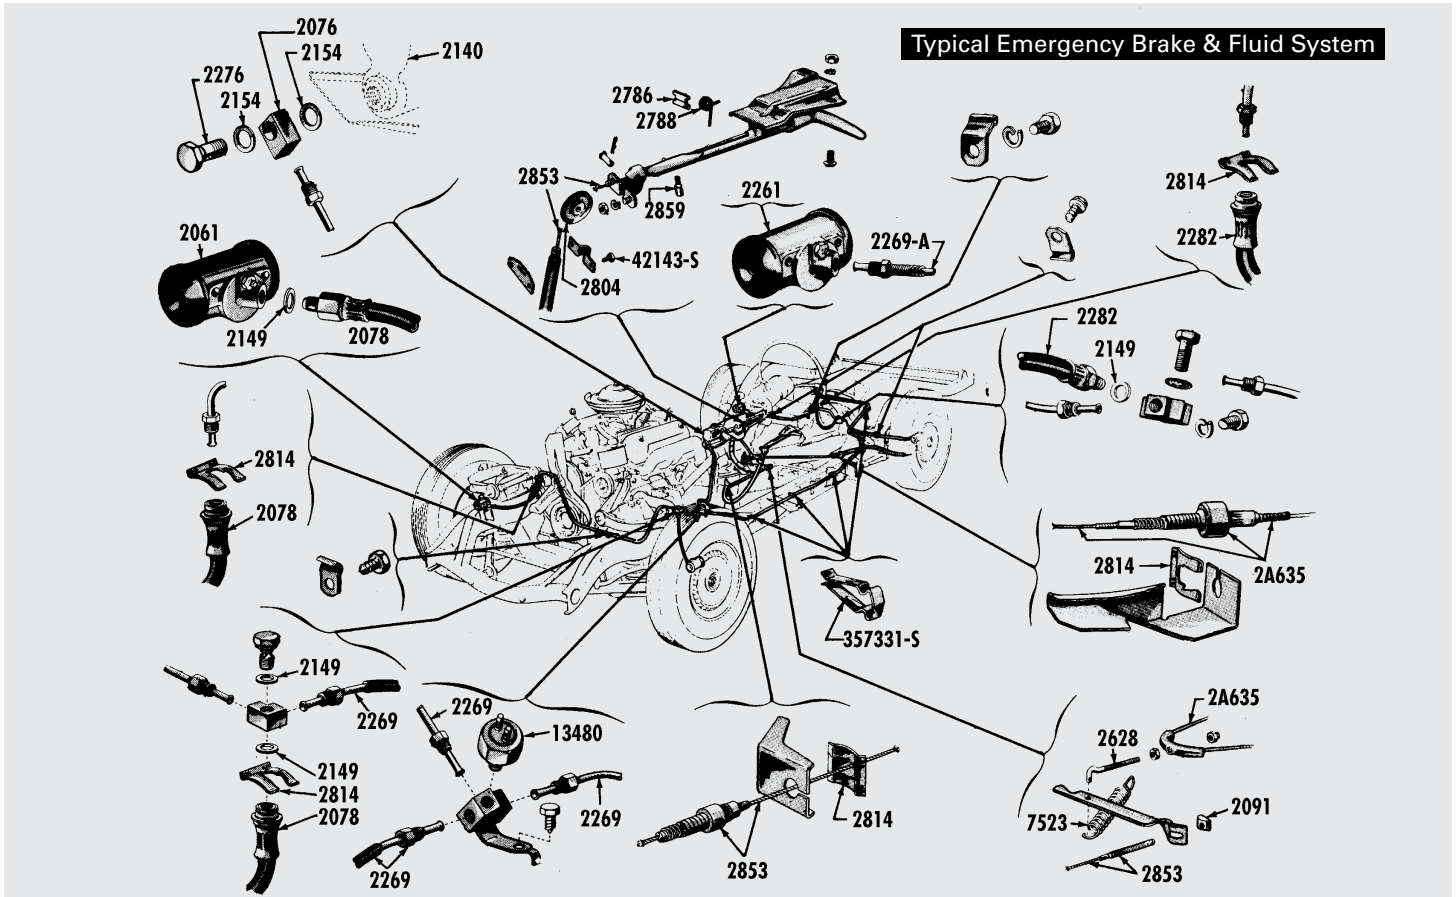

BRAKES

Typical Emergency Brake & Fluid System

T 2605	Parking Brake Equalizer Lever, '55-57	16.95
T 2628	Parking Brake Equalizer Rod, '55-57	14.85
T 2635A	Cable Assembly; Parking Brake, '55-56	34.25
T 2635B	Cable Assembly; Parking Brake, '57.....	42.95
T 2780AK	Emergency Brake Handle Kit (Includes Handle & Retaining Pin)	49.95
T 2786	Parking Brake Ratchet Bar Pawl, '55-57	8.27
T 2788	Parking Brake Ratchet Pawl, '55-57	3.49
T 2804A	Parking Brake Cable Pulley, '55-57	19.95
T 2804B	Parking Brake Pulley Cover, '55-57	26.50
T 2805	Parking Brake Pulley Cover Clip, '55-57	5.75
T 2814A	Parking Brake Cable to Frame Clip, '55-57	1.31
T 2814B	Brake Hose to Frame Clip, '55-57	1.51
T 2853	Front Parking Brake Cable Assembly.....	31.16
	THK 2780 Parking Brake Cable to Firewall (4 pcs.).....	.93
	THK 2857 Parking Brake Cable to Firewall (2 pcs.).....	.79
T 2857	Prk. Brake Cable to Firewall Clamp, '55-57.....	3.74

T 2858	Parking Brake Cable to Firewall Retainer, '55-57	4.11
T 2859	Parking Brake Lever Pin, '55-57	3.07
T 7523	Clutch and Emergency Brake Retracing Spring.....	4.11
T 9283	Power Brake Line to Fuel Stand Off Clip, 55-57	3.75
T 13480	Stop Lamp Switch	13.69

Hardware for this Section

TSP 351204	Washer, Brake Booster	Each	4.35
TSP 354447A	Vacuum Fitting, Pwr. Brk. Manifold, '55 & '57	Each	34.50
TSP 354447B	Vacuum Fitting, Pwr. Brk. Manifold, Brass, '56.....	Each	34.50
TSP 354446	Junction Block, Front Brake Line.....	Each	68.95
TSP 357331	Brake Line Clip	Each	2.60

Big Selection of Parts!

Whether it's a hard to find part or a standard T-Bird replacement part, Larry's has what you're looking for. Our inventory of parts is concours-quality. Give us a call if you can't find the parts you need. Our knowledgeable parts specialists will be happy to help!