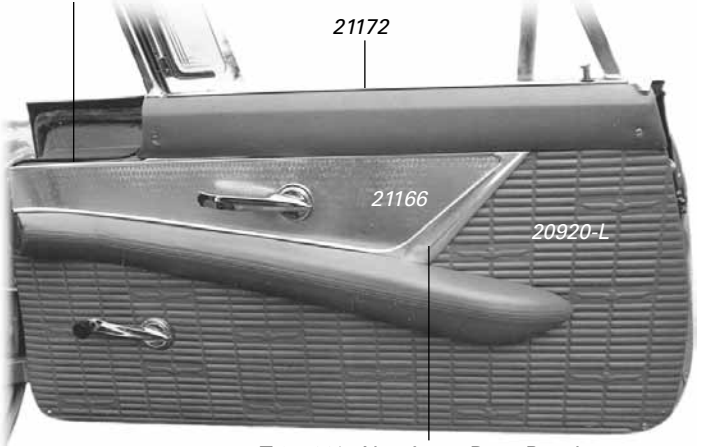

## Door Panel & Related Parts

20570 Door at belt  
Weatherstrip

T 21166/7 Aluminum Door Panel  
& T 209020 L-Moulding