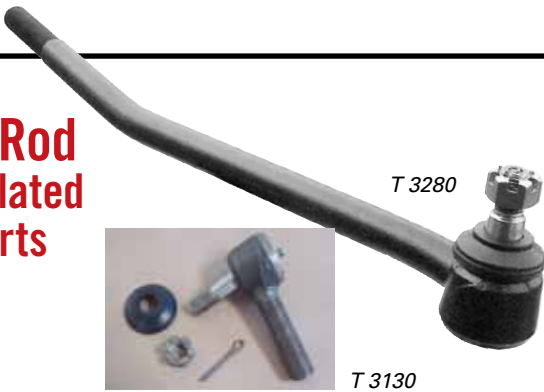

Tie Rod & Related Parts

T 3130	Outer Tie Rod End, '55-57.....	14.25
T 3280	Inner Tie Rod End, RH, '56-57	49.50
T 3281	Inner Tie Rod End, LH, '56-57	49.50
	<i>THK 3130 Tie Rods & Ends To Drag Link & Spindle Arms (8 pcs. - For 2 Sides).....</i>	<i>4.17</i>
	<i>NOTE: 3280 & 3281 may be used on '55 if used together.</i>