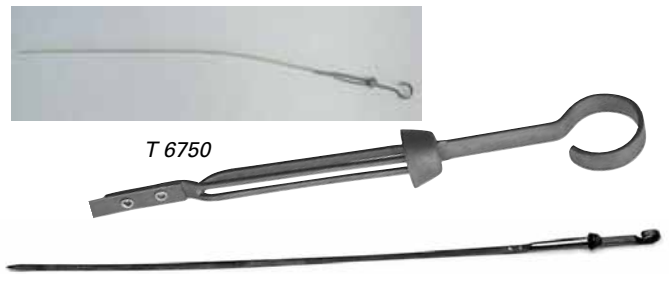

Engine Oil Dipstick

T 6750

T 6750	Engine Oil Dipstick, '55-'57	21.95
	<i>Qualifies for CTCI Excellence in Authenticity Award!</i>	
T 6754	Oil Level Indicator Tube, '55-'57.....	27.00
T 6758	Road Draft Tube, '55-'57	46.95
	<i>THK 6758 Downdraft Tube to Engine (2 pcs.).....</i>	<i>1.00</i>
T 6758AK	PCV Adapter Kit, '55-'56.....	51.77
T 6758BK	PCV Adapter Kit, '57	60.95