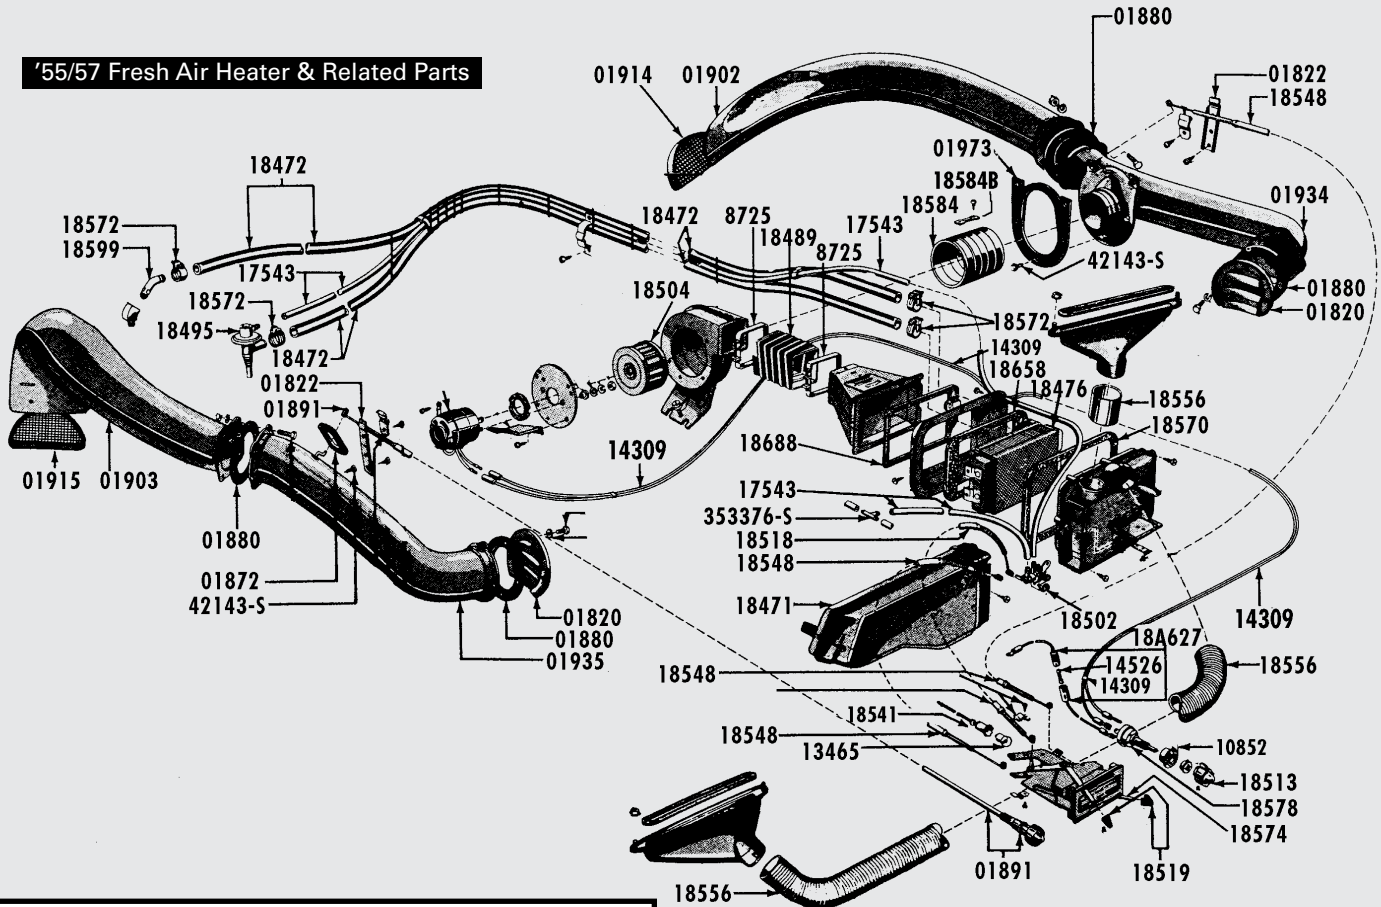

## Square Heater Duct Clamp

T 8725

T 8725 Square Heater Duct Clamp, '55-57 ..... Each 4.15