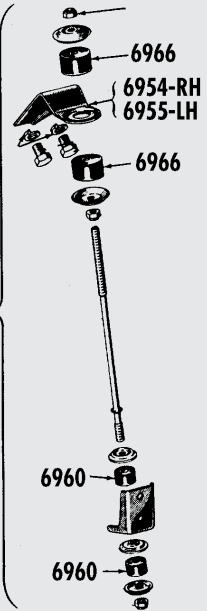

Engine Steady Rest

Engine Steady Rest Grommets

T 6954 Engine Steady Rest Bracket, RH, '55-'57..... 14.05
T 6955 Engine Steady Rest Bracket, LH, '55-'57 ..... 14.05
THK 6854 Engine Steady Rest Brackets to Block.
(8 pcs. — Enough For 2 Sides) 2.85
T 6960K Steady Rest Kit (2 Per Car), '55-'57..... Each 14.75
T 6966K Engine Steady Rest Grommet Kit, '55-'57 ..... 9.95
T 8115 Radiator & Engine Drain Cock, '55-'57 ..... Each 4.85
T 9278 Oil Pressure Sender Gauge, '55-'57 ..... Each 10.69
T 9433 Intake Manifold to Head Gasket Set, '55-'57
New design with exhaust port restriction—
Will not burn paint ..... Pair 15.75

T 10884A Temperature Sensor, '55 6V ..... Each 73.49
T 10884B Temperature Sensor, '56 12V ..... Each 73.49
T 10884C Temperature Sender, '57..... Each 12.95

Temperature Gauge & Sender Kit

T 10885AK '55 6 Volt ..... Kit 149.95
T 10885BK '56 12 Volt ..... Kit 149.95
Note: Gauge and Sender Are Like Original

T 10911A Temperature Sender Adapter, '55-'56 ..... Each 14.95
T 10911B Temperature Sender Adapter, '57 ..... Each 14.95

Front Engine Mount Bolt

TSP 21090 Front Engine Mount Bolt ..... Each 4.95

Hardware for this Section

TSP 352999 Wire Clip, Engine Compartment ..... Each 2.60
Qualifies for CTCI Excellence in Authenticity Award!
TSP 353409 Manifold Stud, RH, '55-'57 ..... Each 2.97