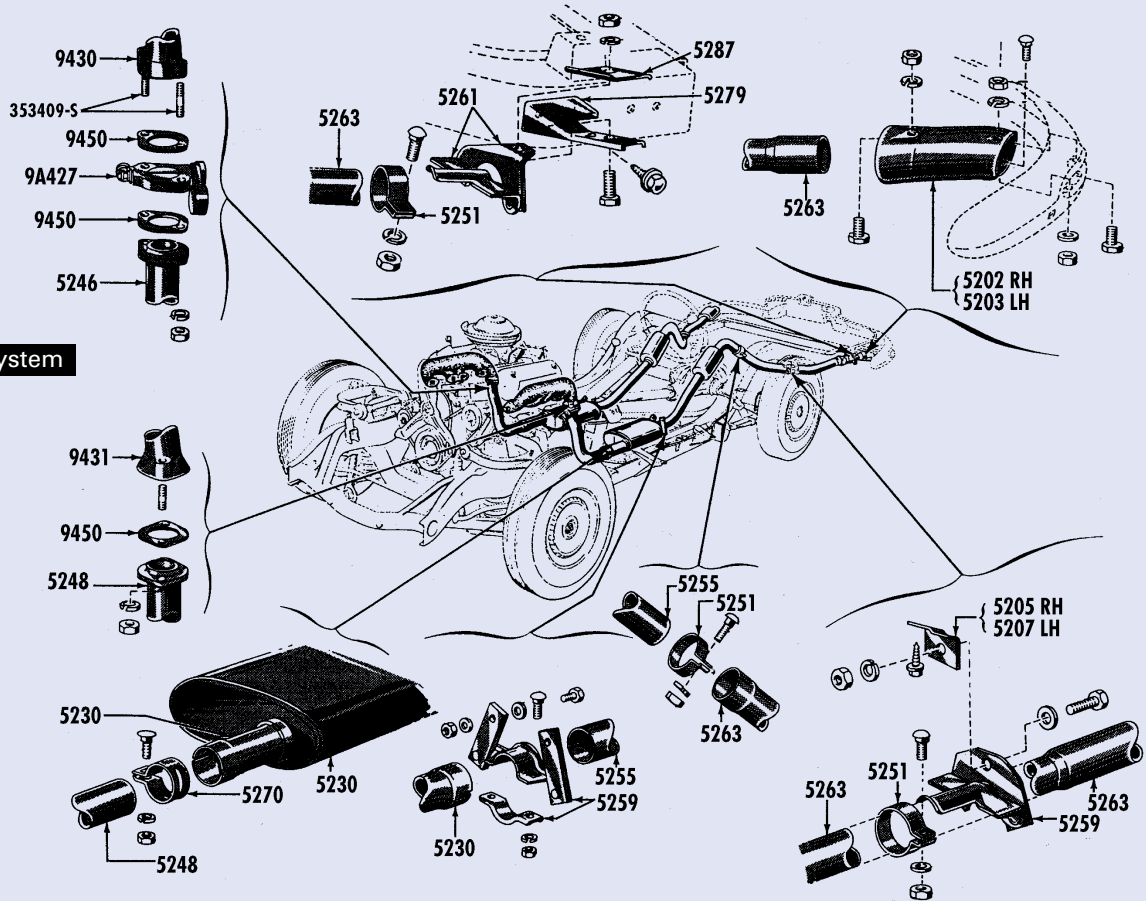

EXHAUST SYSTEM

'56 Exhaust System