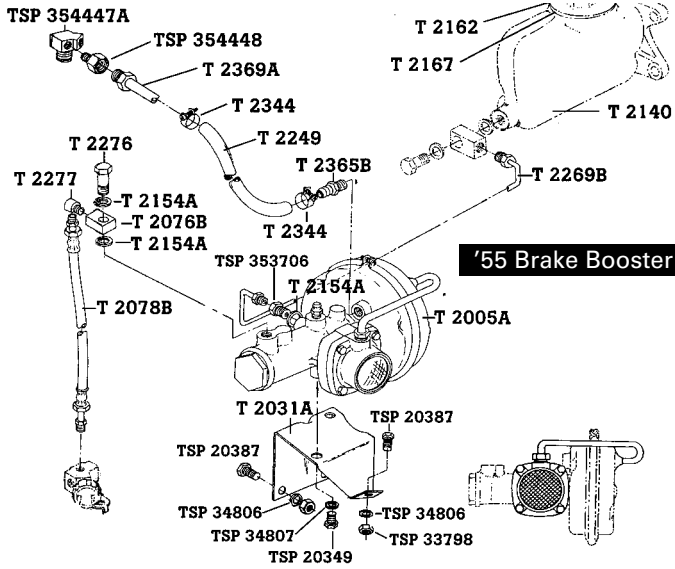

BRAKES

'55 Brake Booster