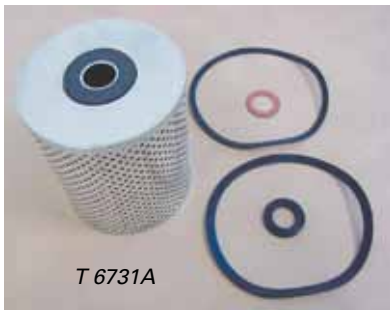

ENGINE COMPARTMENT

Turquoise Touch-up Paint for Aluminum Valve Covers and Dash Emblems

TPTTQ Use as touch-up paint for logo area on Aluminum Valve Covers '55-'57 Thunderbirds..... 8.35

Engine Oil Filter & Related Parts

T 6731A

T 6731A Oil Filter Element, '55-'56 "Can" Type..... 9.85
T 6731B Oil Filter, '57 "Spin-On" Type 6.50

T 6749 Filter Bolt Gasket, '55-'57 ..... .96
T 6751 Oil Filter Diaphragm, Canister Type, '55-'57 ..... 7.95
T 6838 Oil Filter Mounting Gasket, '55-'56 ..... Each 1.58
T 6882 Adapter Kit, To Convert "Can Type" Oil Filter to "Spin-On" Type, '55-'56 ..... 29.95

Crankcase Vent Block Off Plate

T 6869 '55-'57 ..... Each 7.23
T 6872 Block Off Plate Gasket ..... Each .99

Engine Steady Rest

Engine Steady Rest Grommets

T 6954 Engine Steady Rest Bracket, RH, '55-'57..... 14.05
T 6955 Engine Steady Rest Bracket, LH, '55-'57 ..... 14.05
THK 6854 Engine Steady Rest Brackets to Block.
(8 pcs. — Enough For 2 Sides) 2.85
T 6960K Steady Rest Kit (2 Per Car), '55-'57..... Each 14.75
T 6966K Engine Steady Rest Grommet Kit, '55-'57 ..... 9.95
T 8115 Radiator & Engine Drain Cock, '55-'57 ..... Each 4.85
T 9278 Oil Pressure Sender Gauge, '55-'57 ..... Each 10.69
T 9433 Intake Manifold to Head Gasket Set, '55-'57
New design with exhaust port restriction—
Will not burn paint ..... Pair 15.75

T 10884A Temperature Sensor, '55 6V ..... Each 73.49
T 10884B Temperature Sensor, '56 12V ..... Each 73.49
T 10884C Temperature Sender, '57..... Each 12.95

Temperature Gauge & Sender Kit

T 10885AK '55 6 Volt ..... Kit 149.95
T 10885BK '56 12 Volt ..... Kit 149.95
Note: Gauge and Sender Are Like Original

T 10911A Temperature Sender Adapter, '55-'56 ..... Each 14.95
T 10911B Temperature Sender Adapter, '57 ..... Each 14.95

Front Engine Mount Bolt