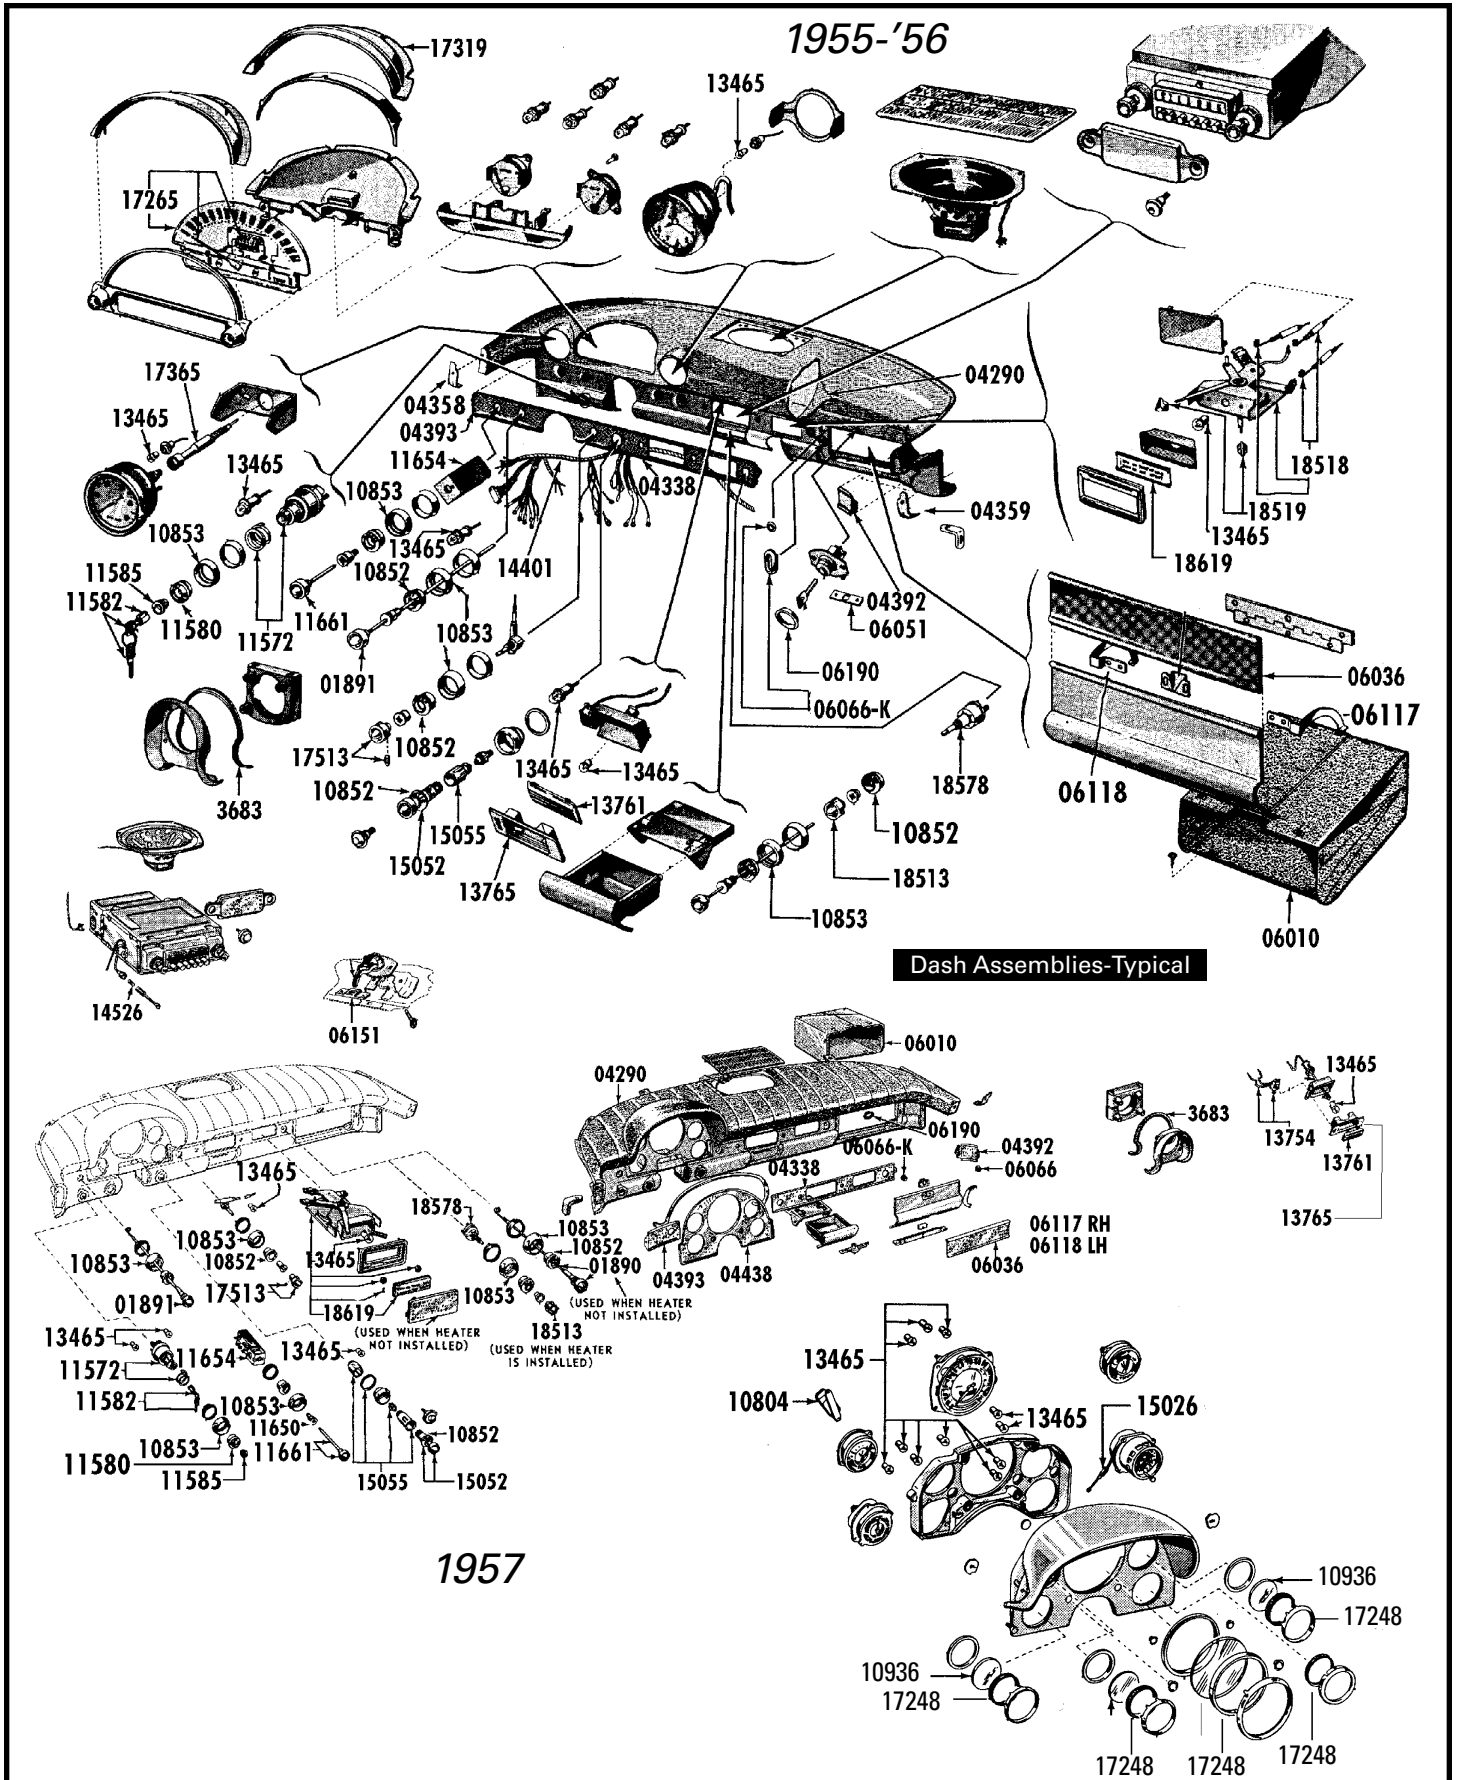

INSTRUMENTS & GAUGES