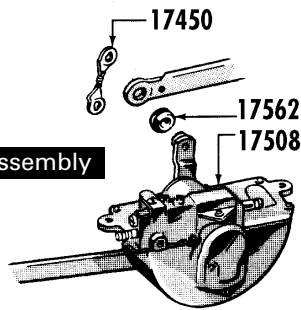

WINDSHIELD WIPER & WASHER

T 9156E	Vacuum Line Clips, '55-57, at intake man.....	Pair	3.10
T 9160AK	Fuel & Vacuum Line Set, '55	Set	42.95
T 9160BK	Fuel & Vacuum Line Set, '56	Set	42.95
T 9160CK	Fuel & Vacuum Line Set, '57	Set	42.95
T 9160DK	Fuel & Vacuum Line Set, '57 2-4V.....	Set	52.95
T 9160AKS	Fuel & Vacuum Line Set, Stainless, '55.....	Set	45.00
T 9160BKS	Fuel & Vacuum Line Set, Stainless, '56.....	Set	45.00
T 9160CKS	Fuel & Vacuum Line Set, Stainless, '57.....	Set	45.00
T 9160DKS	Fuel & Vacuum Line Set, Stainless, 2-4 Barrel, '57	Set	49.95
T 9180K	Fuel Filter Bracket Set, '55-57	Each	6.77

Heater & Window Wiper Switch Nut

T 13753	'55-56.....	Each	13.47

T 17450	Windshield Wiper Retainer Plate & Spring Assembly, '55-57.....	8.65

Vacuum Wiper Motor Switch

T 17470	Dash to Motor.....	Each	59.95

Windshield Wiper Arm & Blade Kit

These kits include the chrome bezel, bezel seals & nuts, wiper arms & blades. These components are identical reproductions of the originals and the blades qualify for the CTCI Excellence in Authenticity Award.

T 17500AK	Early '55	Kit	161.68
T 17500BK	Late '55/57.....	Kit	161.68

T 17508U	Rebuilt Vacuum Wiper Assembly	110.00
	Core Deposit	100.00

Typical Vacuum Wiper Assembly

Convert Vacuum Operated Wipers to Electric!

Convert your old vacuum wipers to Electric. This conversion has been designed by a licensed engineer and tested to make sure it works properly. There are no modifications to be made to your car! The whole assembly just bolts on where your old wiper motor mounted. Your old cable type switch is replaced with an electric two-speed switch so that you have two-speed wipers instead of the old one-speed. Again, there are no modifications to be made. Kit comes with complete detailed instructions and schematic diagrams showing you every step.

T 17509K	55/57, For 12 Volt Systems Only.....	279.95