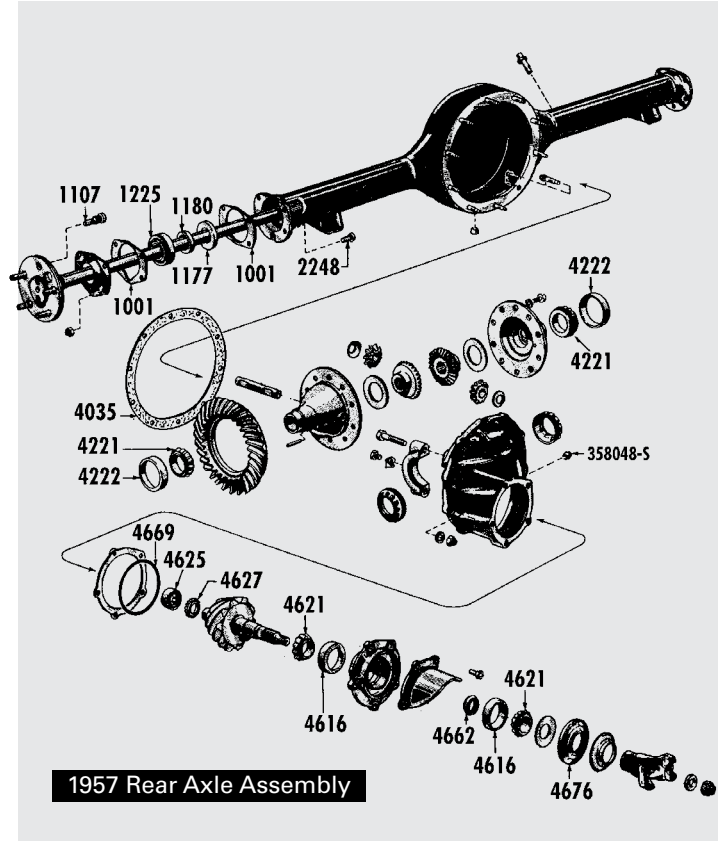

1957 Rear Axle Assembly

T 1001	Rear Wheel Backing Plate Gasket, '55-'57	.90
T 1177	Rear Axle Grease Seal, '55-'57	5.15
T 1200AK	Rear Axle & Pinion Seal Kit, '55-'56	33.55
T 1200BK	Rear Axle & Pinion Seal Kit, '57	48.95
T 1225	Rear Axle Bearing Assembly, '55-'57	31.16
T 4035A	Rear Axle Differential Gasket, '55-'56	3.68
T 4035B	Rear Axle Differential Gasket, '57	4.15
T 4221	Differential Carrier Bearing, '57	16.60
T 4222	Differential Bearing Cup, '57	9.31
T 4529	Rear Yoke U-Bolt, '56-'57	11.95
T 4616A	Driving Pinion Bearing Cup, '55-'56	7.80
T 4616B	Driving Pinion Bearing Cup, '57	7.23
T 4621A	Driving Pinion Bearing, '55-'56	18.67
T 4621B	Driving Pinion Bearing, '57	9.95
T 4625	Driving Pinion Pilot Bearing Assembly	31.16
T 4627	Driving Pinion Pilot Bearing Retainer	3.95
T 4628	Driving Pinion Bearing Cup, Rear, '55-'56	10.98
T 4630	Driving Pinion Bearing, Rear, '55-'56	20.76