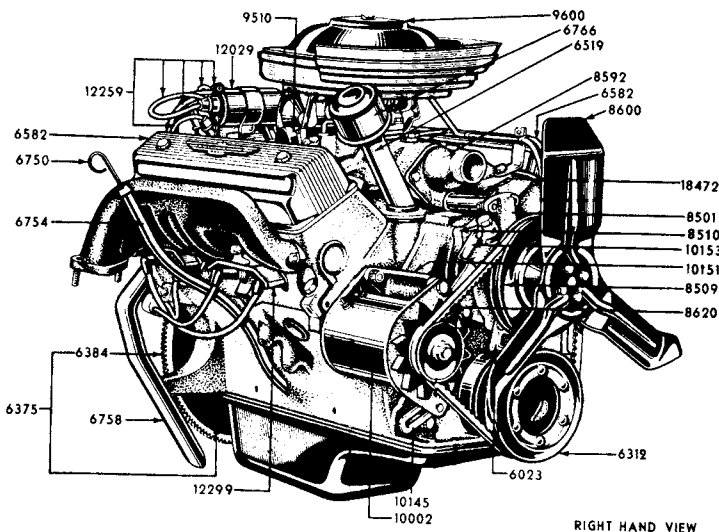

LEFT HAND VIEW

ENGINE COMPARTMENT

RIGHT HAND VIEW