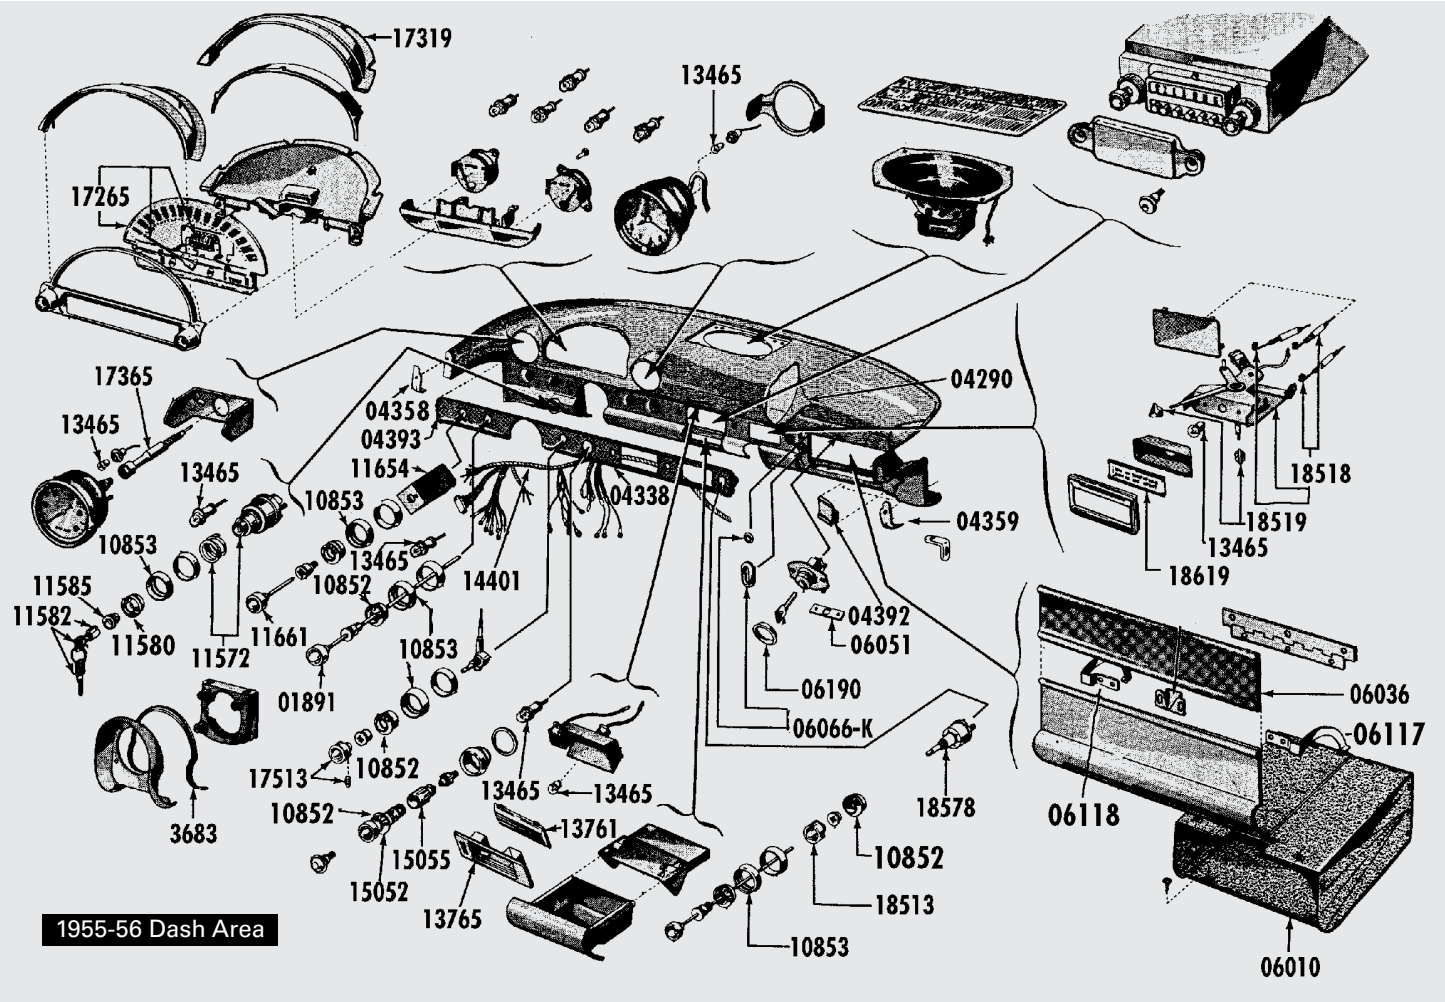

DASH, CONSOLE & UNDERDASH AREA