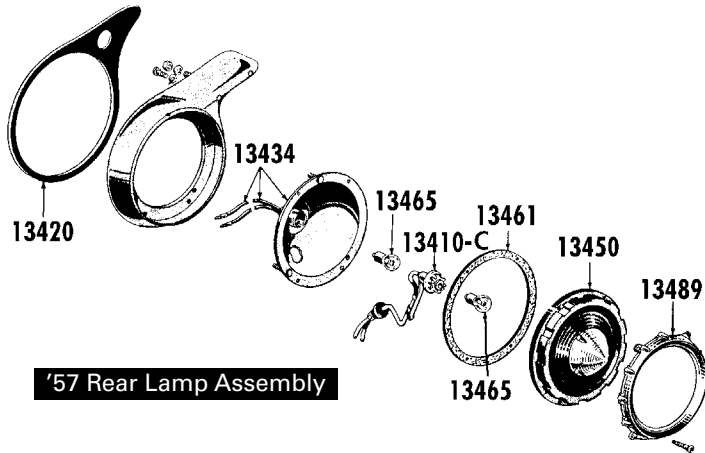

EXTERIOR LIGHTS

'57 Rear Lamp Assembly