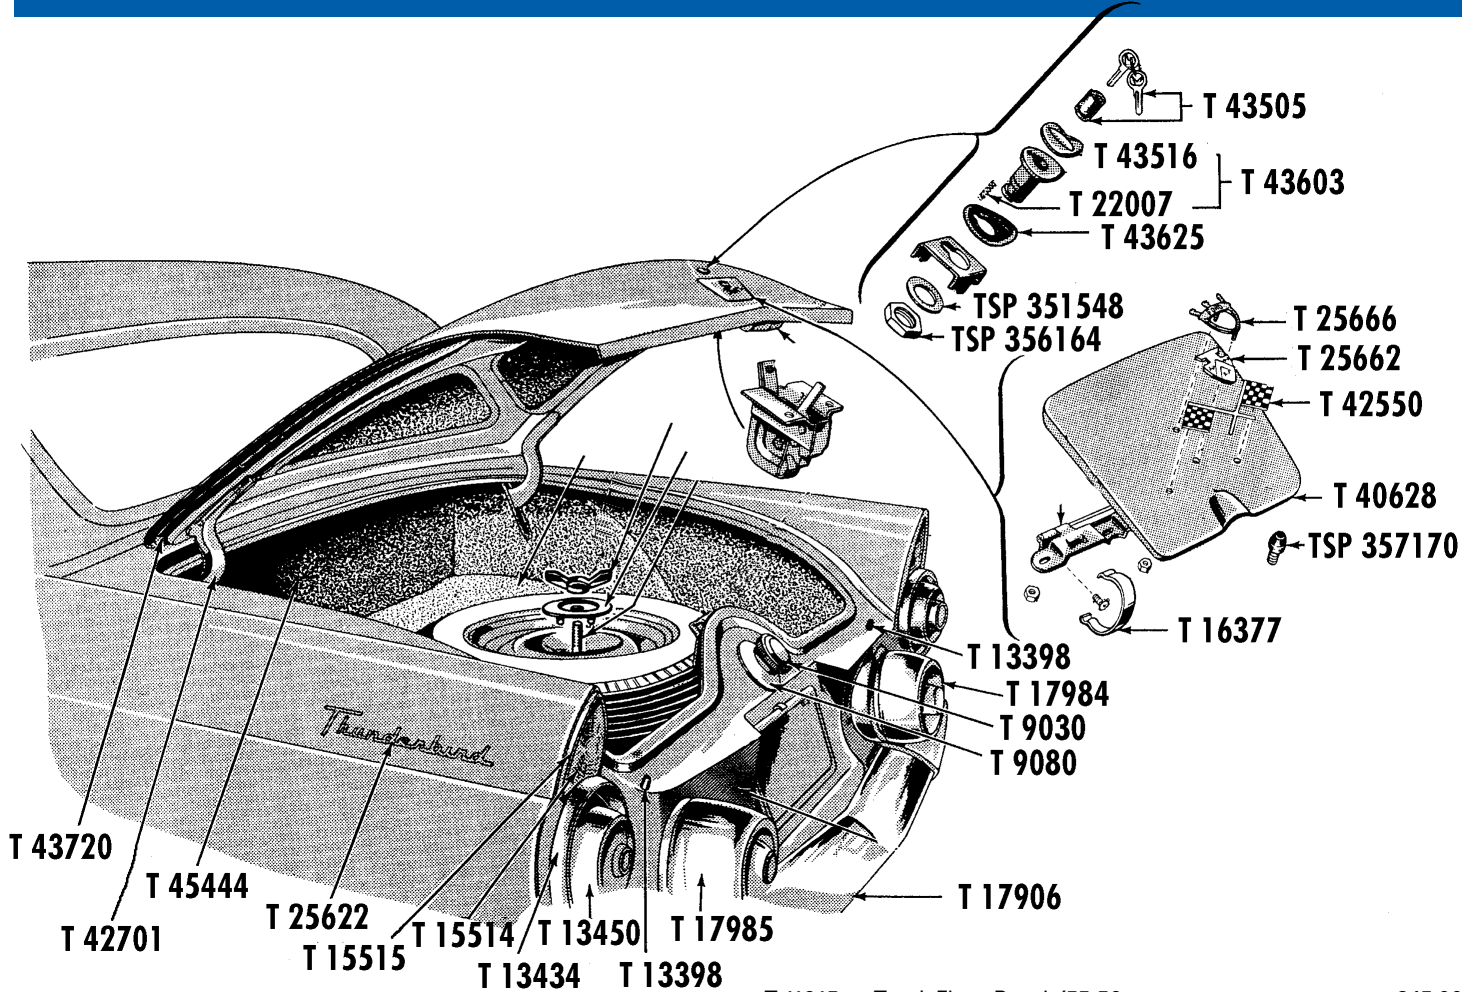

TRUNK & REAR BODY AREA

T 11215 Trunk Floor Panel, '55-'56 ..... 345.00