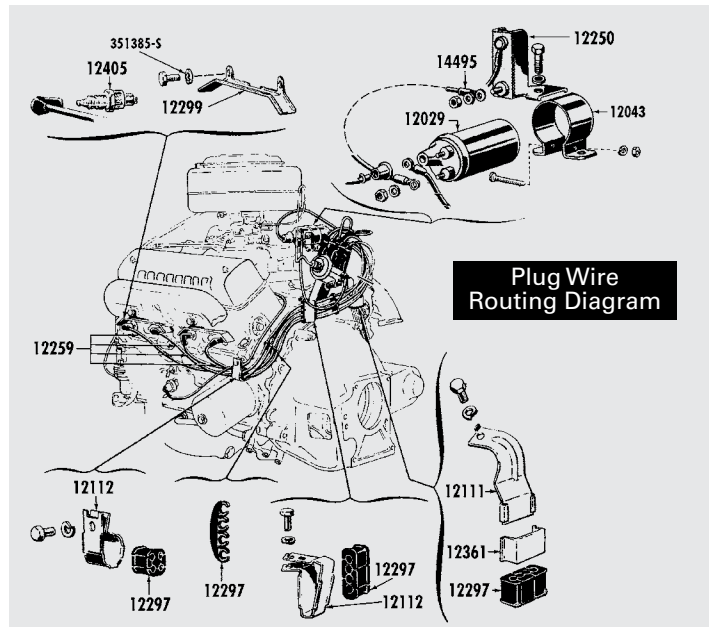

T 12120B	Distributor Shaft Bushing, '57.....	11.70
T 12127A	Original Rebuilt Distributor, Less Vacuum Advance, '55.....	245.00
	Core Deposit.....	600.00
T 12127B	Original Rebuilt Distributor, Less Vacuum Advance, '56.....	245.00
	Core Deposit.....	600.00
T 12127C	Original Rebuilt Distributor, Less Vacuum Advance, '57.....	245.00
	Core Deposit.....	600.00