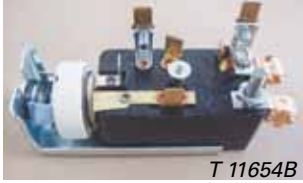

Headlight Switch & Related Parts