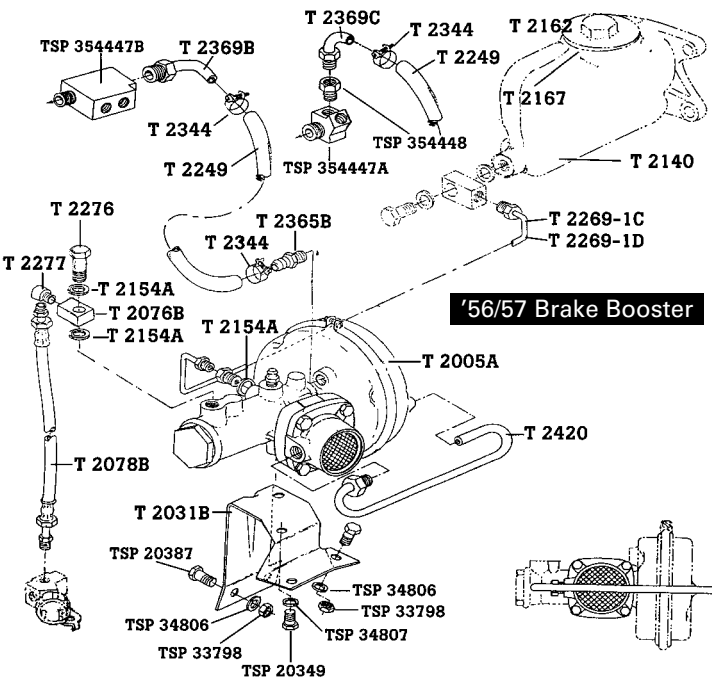

'56/'57 Brake Booster

T 1012	Lug Nut, '55-57	Each	.73
T 1107	Wheel Lug, '55-57	Each	1.98
T 1125A	Front Brake Drum, '55-56		129.95
T 1125B	Front Brake Drum, '57		129.95
T 1126A	Rear Brake Drum, '55-56		129.95
T 1126B	Rear Brake Drum, '57		129.95
THK 1125 Front Brake Drum To Spindle			
<i>(6 pcs. • Enough for 2 sides) .....</i>			
T 1190	Front Wheel Grease Seal, '55-57		2.70
T 1193	Front Brake Backing Plate Gasket, '55-57		1.00
T 1201	Front Wheel Bearing; Inside, '55-57		7.23
T 1202	Front Wheel Cup; Inside, '55-57		4.11
T 1216	Front Wheel Bearing; Outside, '55-57		6.76
T 1217	Front Wheel Bearing Cup; Outside, '55-57		4.11
T 2004A	Master Cylinder Rebuild Kit		26.95
T 2005E	Clip, Holds Part #2005 To Part #9180		2.55

Brake Booster Installation Kit

T 2006K	Brake Booster Installation Kit; All parts necessary to convert to Power Brakes included.		
T 2006AK	1955		699.95
T 2006BK	1956		699.95
T 2006CK	1957		699.95

T 2018A	Front Brake Shoe, '55-56		34.50
T 2018AK	Brake Shoe & Lining Kit; For (4) Wheels; Relined, '55-56		62.32
T 2018B	Front Brake Shoe, '57		31.16
T 2018BK	Brake Shoe & Lining Kit; For (4) Wheels; Relined, '57		62.32
T 2018C	Rear Brake Shoe, '55-56		31.16
T 2018D	Rear Brake Shoe, '57		31.16