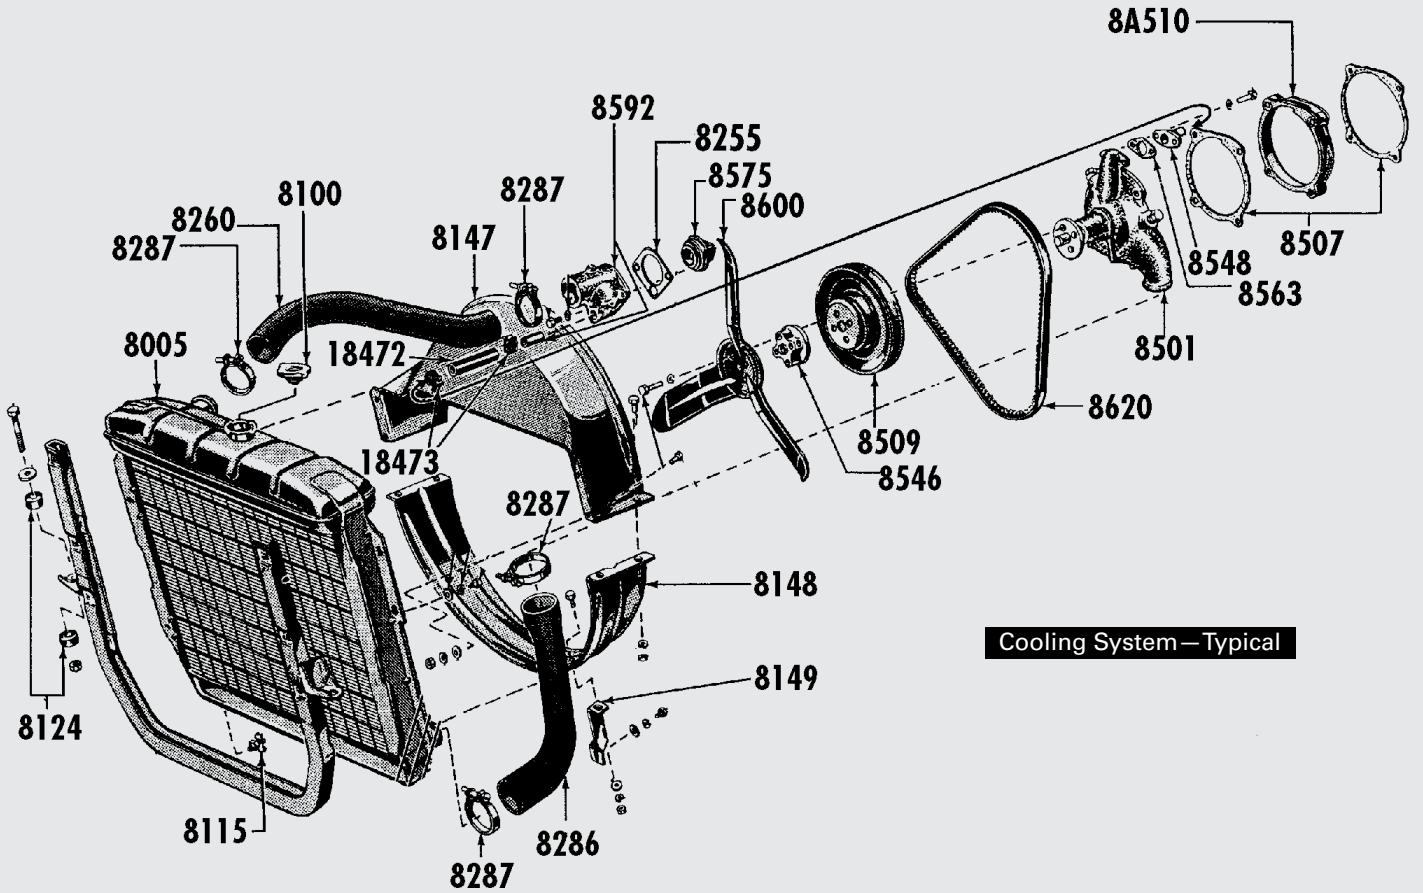

COOLING SYSTEM & GRILLE

Cooling System—Typical