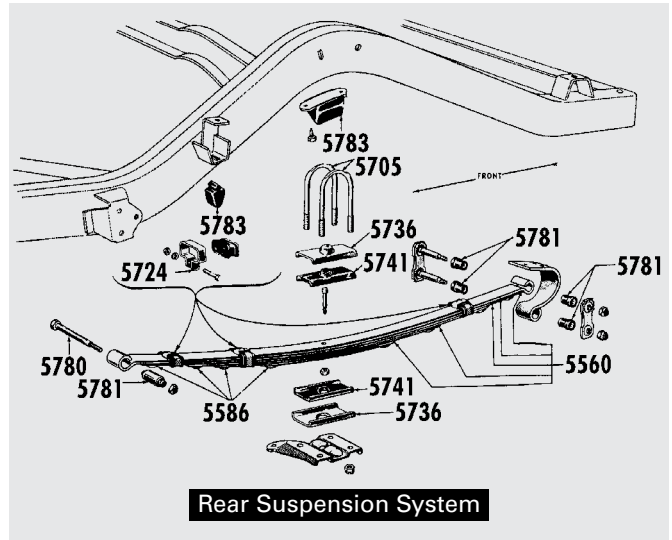

Rear Suspension System

T 5705A	Rear Spring U-Bolt, '55-56	Each	10.95
T 5705B	Rear Spring U-Bolt, '57.....	Each	10.15
	THK 5705 Rear Spring U-Bolt Nut.....	Each	1.79