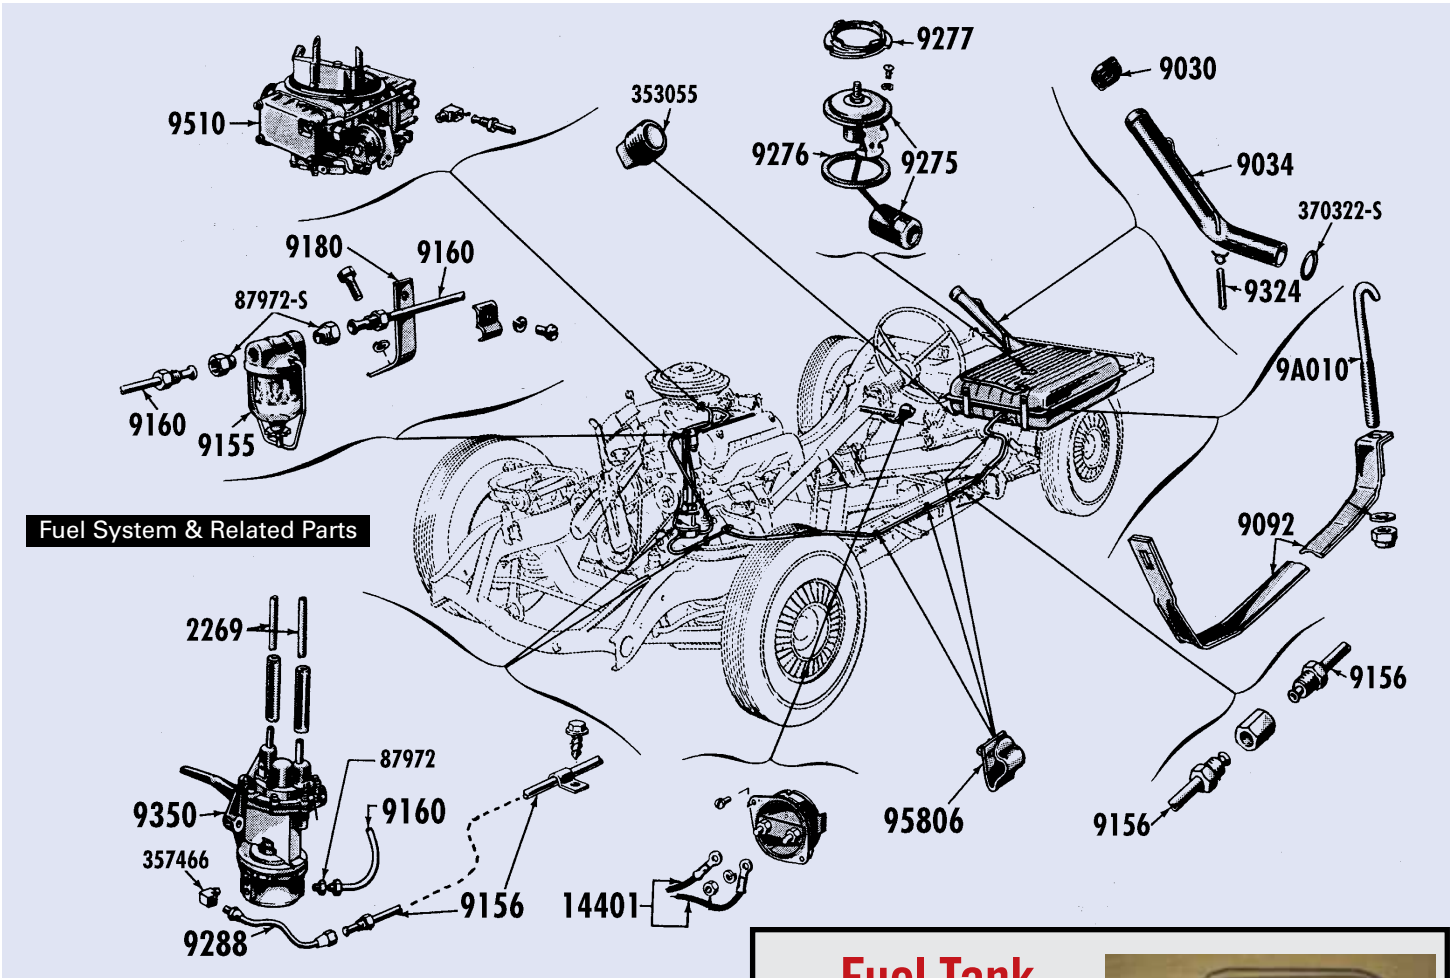

FUEL & CARBURETOR SYSTEM

Fuel System & Related Parts

Fuel Tanks

Replace Your Rusted Out Tank!

T 9002B

T 9002C

Highest Quality fuel tanks available for your Thunderbird

T 9002A	Fuel Tank, '55	259.95
T 9002B	Fuel Tank, '56	259.95
T 9002C	Fuel Tank, '57	259.95

Fuel Tank Kits

T 9000AK

These kits include the gas tank, fuel sender, straps, grommets & gaskets needed to install your new fuel tank.

T 9000AK	'55	Kit	368.47
T 9000BK	'56	Kit	367.71
T 9000CK	'57	Kit	387.33

T 9010A	Fuel Tank Strap Bolt, '55-56	5.65
T 9010B	Fuel Tank Strap Bolt, '57	4.89

Original-Type Gas Caps

Qualifies for CTCI Excellence in Authenticity Award!

T 9030A

T 9030B

T 9030C

T 9030A	Gas Cap, '55 Recessed Type	22.75
T 9030B	Gas Cap, '56 & Early '57	22.75
T 9030C	Gas Cap, Late '57	22.75