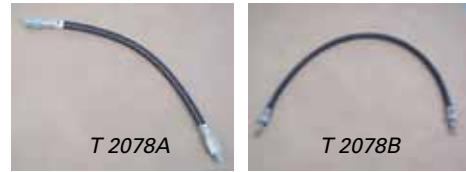

Brake Booster Hose

T 2078A	Front Brake Hose, RH or LH, '55-57.....	15.75
T 2078B	Pwr. Brk. Bstr to Frame Connector Hose, '55-57.....	24.95
T 2091	Park Brake Equalizer Lever, '55-57	Each 4.11
T 2092	Brake Adjusting Hole Cover, '55-57	Each .42