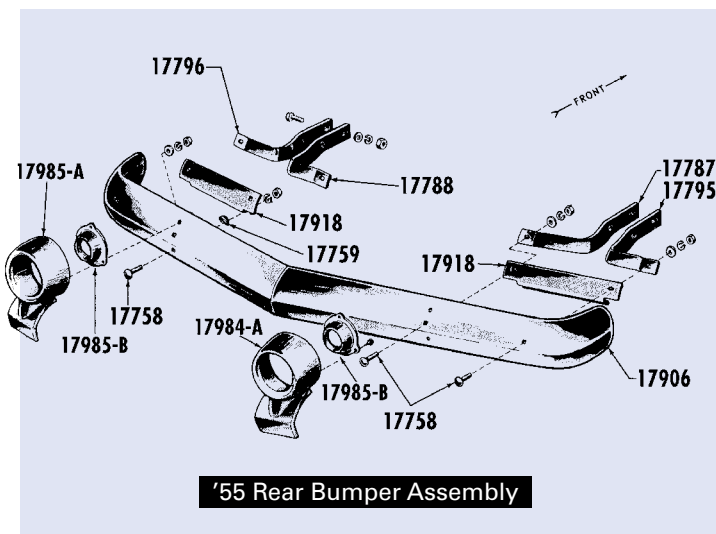

'55 Rear Bumper Assembly