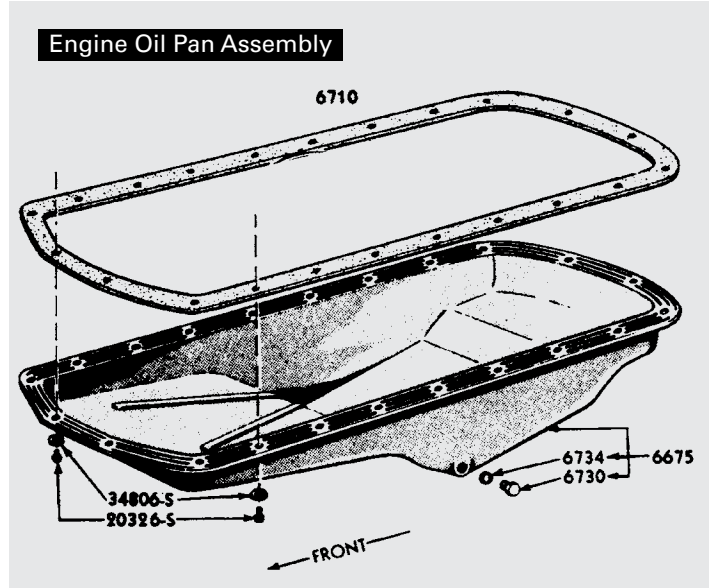

Engine Oil Pan Assembly