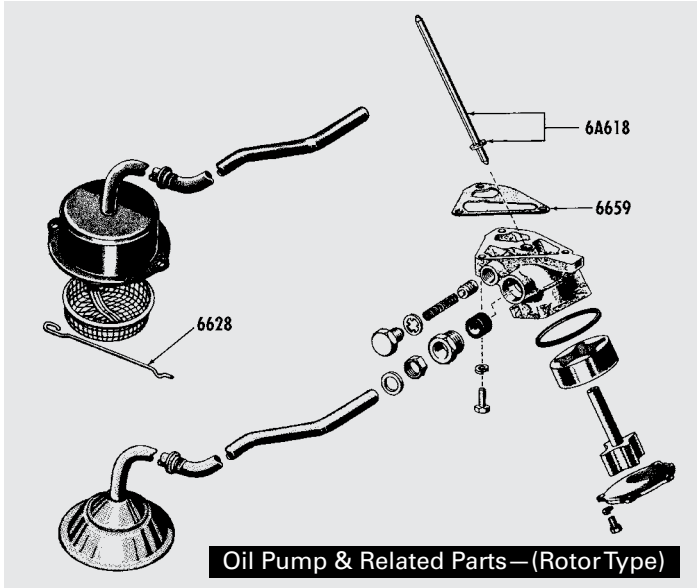

ENGINE COMPARTMENT