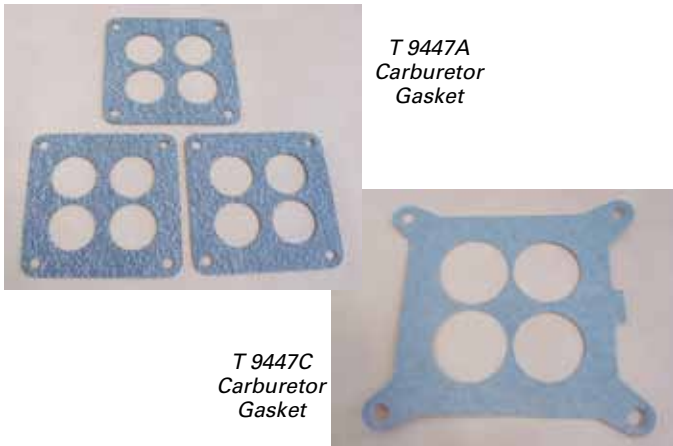

Carburetor Gaskets

T 9447A	Carburetor to Manifold Gasket, Set of 3 Gaskets, '55	4.95
T 9447B	Carburetor to Manifold Gasket, '56	Each 1.58
T 9447C	Carburetor to Manifold Gasket, '57	Each 2.05