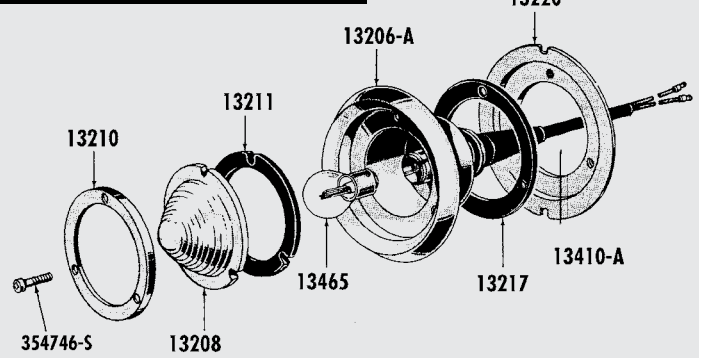

'55/'56 Parking Lamp Assembly