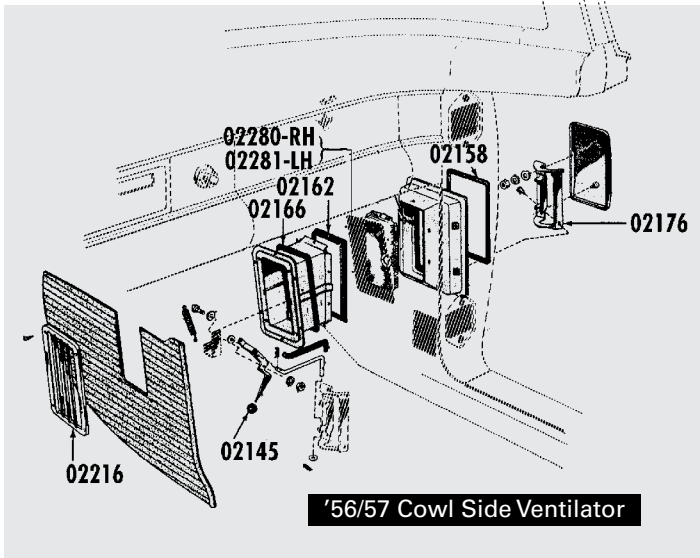

VENTILATION, HEATING & AIR CONDITIONING

Front Fender Vent Box

T 02104 Front Fender Steel Vent Box, '56-57 .....Pair 249.70

Side Vent Control Rod

T 02128 Side Vent Control Rod, RH, '56-57 ..... Each 7.23
T 02129 Side Vent Control Rod, LH, '56-57 ..... Each 7.23

Vent Lever Knob

T 02145 Vent Lever Knob, '56-57 ..... Each 4.67
T 02154 Side Vent Control Spring, '56-57 ..... Each 6.45
T 02158 Vent Door Seal, '56-57, Moulded 8.95

Flapper Valve

T 02162A
Valve

Vent Door Seal

T 02162B

T 02162A Air Duct Flapper Valve, RH or LH, '55-57 ..... Each 19.72
T 02162B Vent Door Inner Seal, '56-57 ..... Each 2.05
THK 02216 Vent Grilles Inside to Body
(8 pcs. — Enough For 2 Sides) 2.37

Flapper Valve Rod

T 02162C Flapper Valve Rod, '55-57 ..... 13.01

T 02166 Inner Vent Seal at Apron, '56-57 ..... 2.00
THK 02176 Side Vent Hinge to Door/Body, '56-57... 3.71