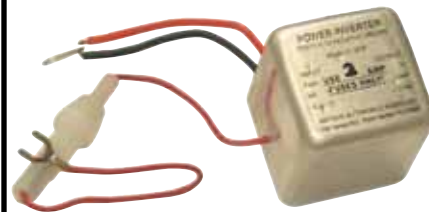

6 Volt to 12 Volt Power Converter Allows for Installation of the Latest Audio Technology

Finally a safe way to convert your 6V Thunderbird to 12V to allow for installation of our Stereo Upgrades. Enjoy the sounds of modern technology now in your Thunderbird! Our Power Converter is easy to install, yet the results are outstanding to your ears! 3 Amp.

TRD PC Power Converter	63.19