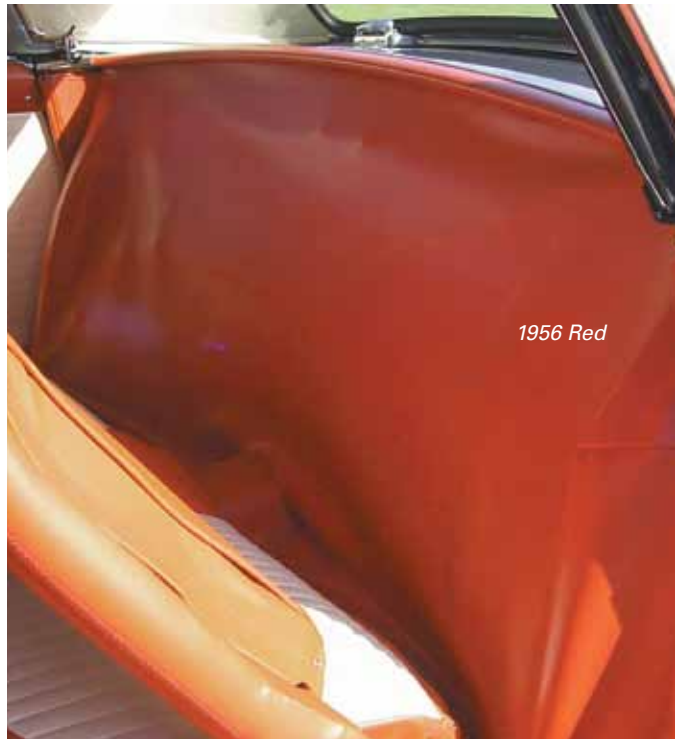

UPHOLSTERY & RELATED TRIM

Backrest Cardboard (TBR)

Now COMPLETELY CORRECT with original-type colored cardboard, edged with CONCOURS-CORRECT EXTRUDED BINDING!

TBR 55BK	'55 & 57	Black.....	Each	36.50
TBR 55GN	'55	Green.....	Each	36.50
TBR 55RD	'55	Red.....	Each	36.50
TBR 56BK	'56	Black.....	Each	36.50
TBR 56BS	'56	Buckskin.....	Each	36.50
TBR 56GN	'56	Green.....	Each	36.50
TBR 56PK	'56	Peacock.....	Each	36.50
TBR 56RD	'56	Red.....	Each	36.50
TBR 57BU	'57	Blue.....	Each	36.50
TBR 57BZ	'57	Bronze.....	Each	36.50
TBR 57GN	'57	Green.....	Each	36.50
TBR 57RD	'57	Red.....	Each	36.50
TBR 57WT	'57	White.....	Each	36.50
THKTBR	Seat Back Panel to Seat (24 Pieces).....			6.49

Tonneau Cover (TTC)

Our Original-Style Tonneau Cover protects your Thunderbird from rain, dust, pollutants and the sun's harmful UV rays. Only the finest in correct grain vinyls and colors, with heavy-duty zipper to give years of lasting use. Snaps are included, but not installed.

TTC 55BK	'55-56	Black.....	Each	169.95
TTC 55GN	'55	Green.....	Each	169.95
TTC 55RD	'55	Red.....	Each	169.95
TTC 55WT	'55	White.....	Each	169.95
TTC 56BS	'56	Buckskin.....	Each	169.95
TTC 56GN	'56	Green.....	Each	169.95
TTC 56PK	'56	Peacock.....	Each	169.95
TTC 56RD	'56	Red.....	Each	169.95
TTC 57BK	'57	Black.....	Each	169.95
TTC 57BU	'57	Blue.....	Each	169.95
TTC 57BZ	'57	Bronze.....	Each	169.95
TTC 57GN	'57	Green.....	Each	169.95
TTC 57RD	'57	Red.....	Each	169.95
TTC 57WT	'57	White.....	Each	169.95

Use 3M Special Purpose Spray Adhesive for Your Upholstery Project