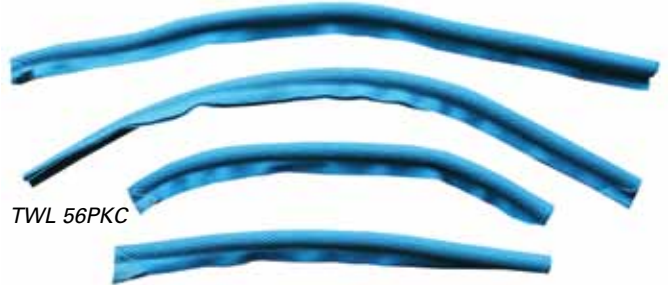

Cloth Covered Windlace Sets

TWL 55BKC	'55-56	Black.....	Set	28.50
TWL 55RDC	'55	Red.....	Set	28.50
TWL 56GNC	'56	Green.....	Set	28.50
TWL 56PKC	'56	Peacock.....	Set	28.50
TWL 56RDC	'56	Red.....	Set	28.50