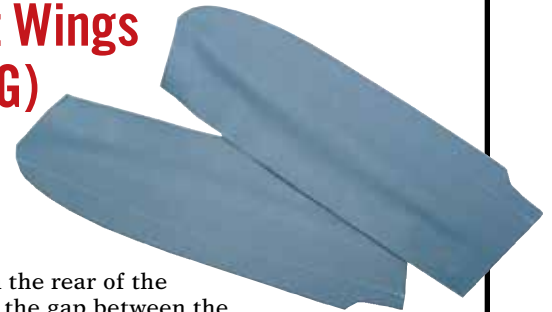

Backrest Wings (TWG)

1957 Blue

The "Wings go on the rear of the Backrest to cover the gap between the Backrest and the Backrest Cardboard on the sides. Note: Backrest Wings Are Included With Seat Cover Sets.

TWG 55BK	'55-56	Black.....	Pair	8.50
TWG 55GN	'55	Green	Pair	8.50
TWG 55RD	'55	Red	Pair	8.50
TWG 56BS	'56	Buckskin.....	Pair	8.50
TWG 56GN	'56	Green	Pair	8.50
TWG 56PK	'56	Peacock	Pair	8.50
TWG 56RD	'56	Red	Pair	8.50
TWG 57WT	'57	White.....	Pair	8.50
TWG 57BK	'57	Black.....	Pair	8.50
TWG 57BU	'57	Blue	Pair	8.50
TWG 57BZ	'57	Bronze.....	Pair	8.50
TWG 57GN	'57	Green	Pair	8.50
TWG 57RD	'57	Red	Pair	8.50

Seat Foam Sets (TSF)

Is your seat looking tired, saggy, and wrinkled? The key to good looks and superb riding comfort is in your seat foam. Your interior restoration project is incomplete without new foam and it's revitalizing characteristics. New seat foam will enable easier installation and proper fit of new seat covers. Don't purchase a new seat cover set without considering new seat foam.

TSF 55	1955	Per Set	239.95
TSF 56	1956	Per Set	239.95
TSF 57	1957	Per Set	239.95