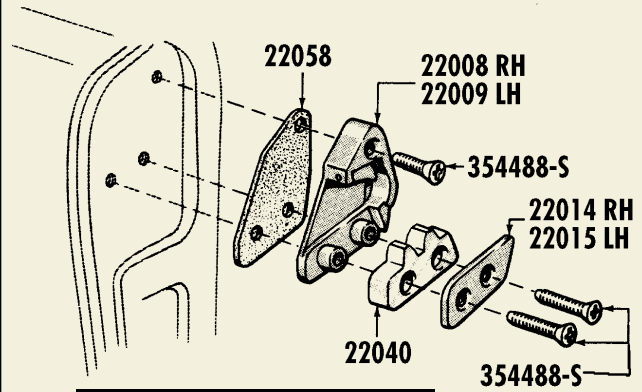

Striker Plate & Related Parts

'56/57 Striker Plate Assembly