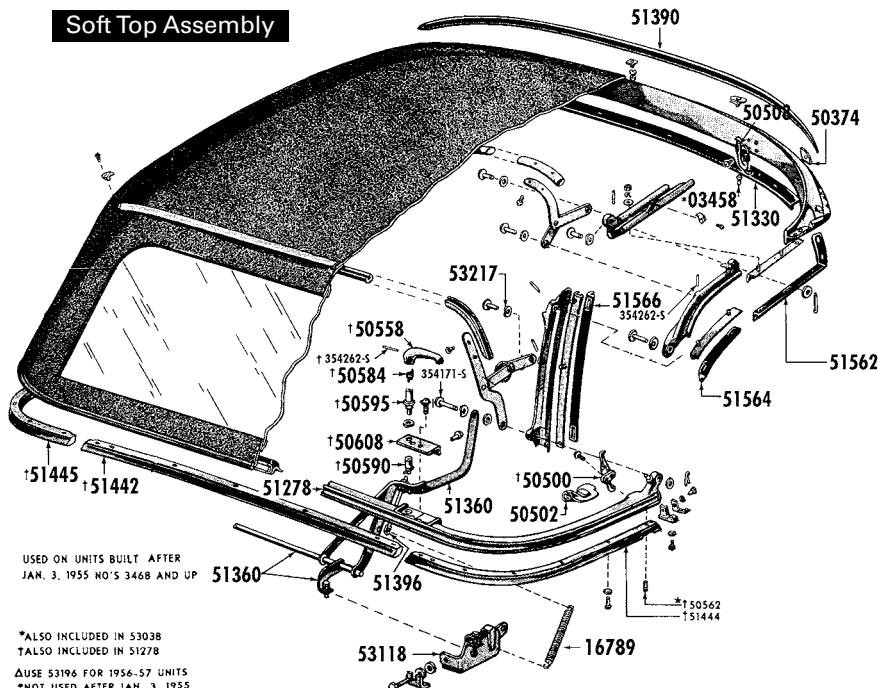

Soft Top Assembly

USED ON UNITS BUILT AFTER
JAN. 3, 1955 NO'S 3468 AND UP