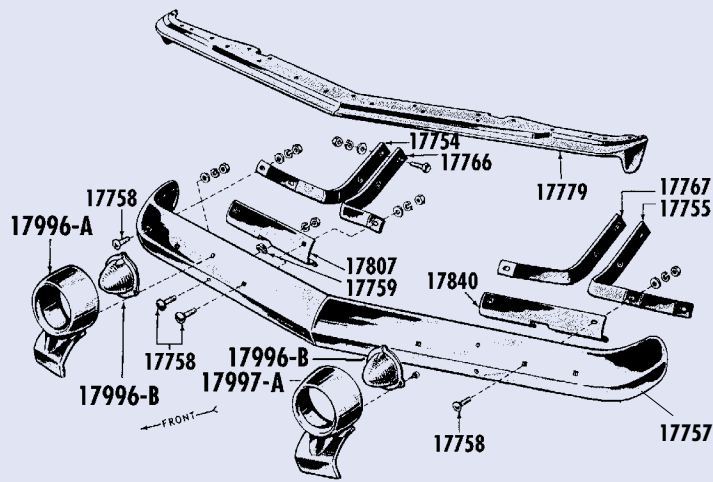

BUMPERS

'55/'56 Front Bumper Assembly