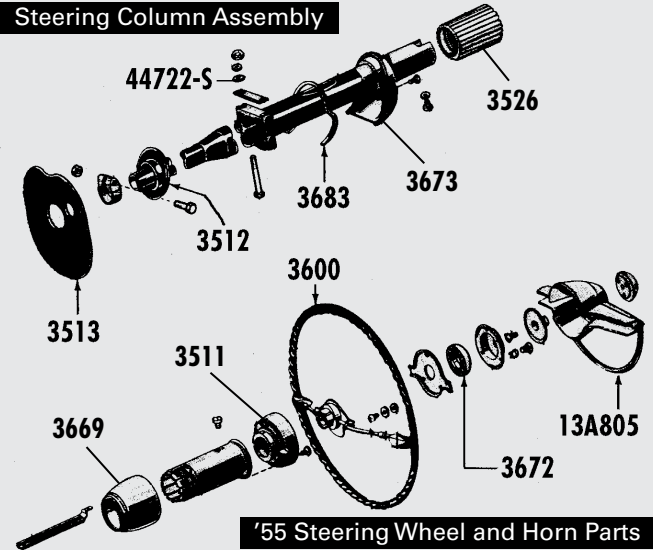

Steering Column Assembly

T 3517	Steering Column Bearing Assembly, '55-'57.....	10.95

T 3524A	2-Tooth Type Worm Gear & Lower Shaft; '55 & Early '56.....	295.00
T 3524B	3-Tooth Type Worm Gear & Lower Shaft; Late '56-'57.....	325.00
T 3524C	Worm Gear Shaft Only, '55-'57.....	94.50
T 3524D	Worm Gear Only, '55-'57.....	79.95
T 3526A	Steering Column Adjusting Sleeve, '55.....	Each 41.57
T 3526B	Steering Column Adjusting Sleeve, '56 & '57 Each	41.57
T 3528	Steering Column Seal Kit	21.50
T 3533C	Power Steering Ball Stud Repair Kit, '57	34.28