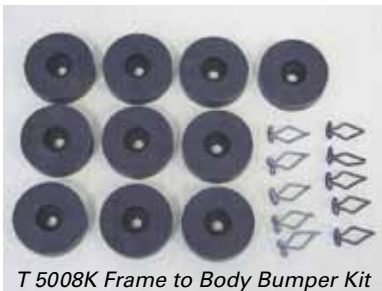

Body to Frame Bumper Kit

T 5008K Frame to Body Bumper Kit

T 5006 Body Bumper to Frame Clip..... Each .28
T 5007 Body to Frame Bumper,..... Each 1.95
T 5008K Frame to Body Bumper Kit; Consists Of:
(10) Insulators & (10) Clips, '55-57..... 19.95

T 5010B Body Adjustment Shim, 1/16" ..... Each 1.00
T 5010C Body Adjustment Shim, 1/8" ..... Each 1.00