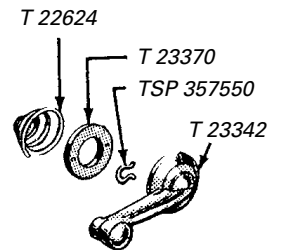

Window Regulator Handles Original Styling, Chrome Finish!

T 23342A