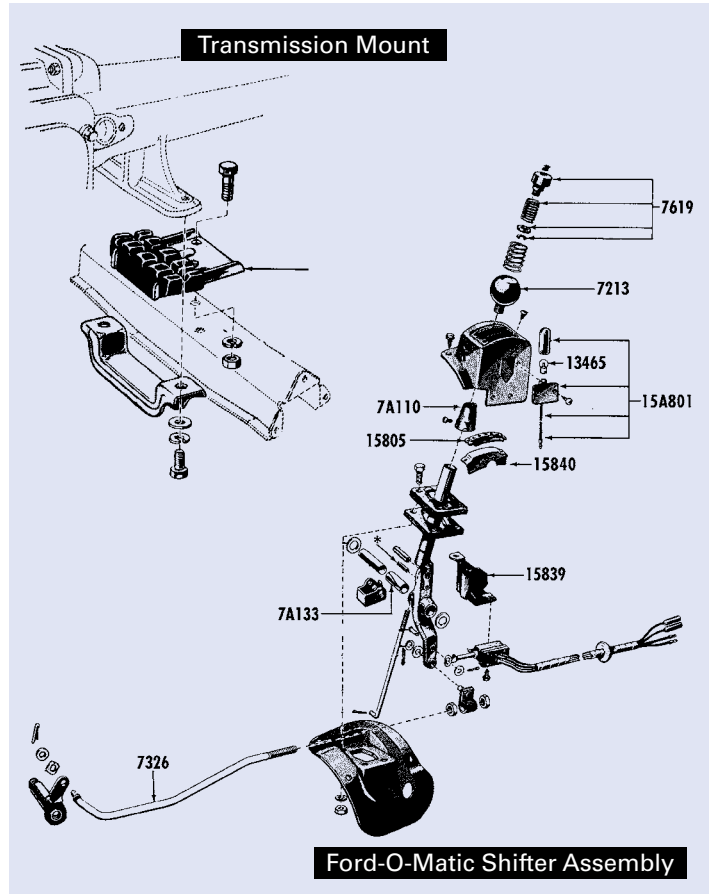

- T 7034A Transmission Extension Housing Bushing, All, except '56-57 O.D..... 15.95
- T 7034B Transmission Extension Housing Bushing, '56-57 O.D..... 22.85
- T 7052A Transmission Extension Housing Oil Seal, '56-57 O.D..... 12.75
- T 7052B Transmission Extension Housing Oil Seal, All, Except '56-57 O.D..... 10.35

FM Transmission Dust Shield

- T 7053 '55-57..... Each 17.50
- T 7098 A/T Oil Pan Screen, '55-57..... 35.95
- T 7110-S FM Shifter Pointer Screw..... .79
- T 7288 Shift Side Seal, M/T, '55-57..... 1.20