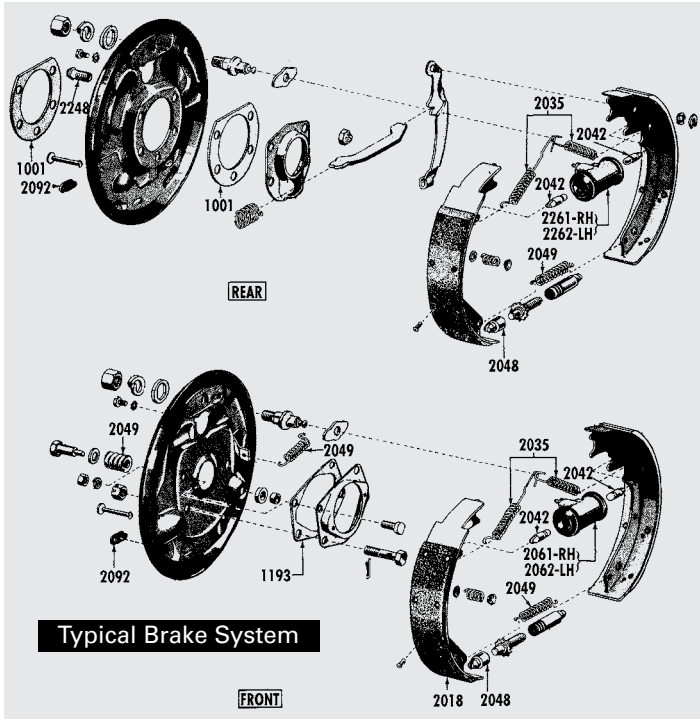

BRAKES

Brake Booster Hose

T 2078A	Front Brake Hose, RH or LH, '55-57.....	15.75
T 2078B	Pwr. Brk. Bstr to Frame Connector Hose, '55-57.....	24.95
T 2091	Park Brake Equalizer Lever, '55-57	Each 4.11
T 2092	Brake Adjusting Hole Cover, '55-57	Each .42

Brake Shoe Spring Kit

T 2095K	Brake Shoe Spring Kit, '55-57 Includes: (2) T 2A094, (8) T 2035, (4) T 2049	34.95

Brake Overhaul Kit

You Don't Have to Be a Race Car Driver to Appreciate Good Brakes!

When it comes to driving safety, you can't compromise on your brake system with inferior components. Larry's Brake Overhaul Kits include components from the industry's finest manufacturers. You can be assured of high quality products that keep you safe and provide outstanding performance.

T 2019AK	Brake Overhaul Kit for 1955; Contains: (1) T 2018AK, (1) T 2061, (1) T 2062, (1) T 2261A, (1) T 2262A, (1) T 2095K (5) T 2149, (2) T 2078A, (1) T 2282	199.95
T 2019BK	Brake Overhaul Kit for 1956; Contains: (1) T 2018AK, (1) T 2061, (1) T 2062, (1) T 2261B, (1) T 2262B, (1) T 2095K (5) T 2149, (2) T 2078A, (1) T 2282	199.95
T 2019CK	Brake Overhaul Kit for 1957; Contains: (1) T 2018BK, (1) T 2061, (1) T 2062, (1) T 2261B, (1) T 2262B, (1) T 2095K (5) T 2149, (2) T 2078A, (1) T 2282	199.95
THK 2211	Backing Plate to Rear Axle Housing; '55-57 (16 pcs.)	39.92

Big Selection of Parts! Whether it's a hard to find part or a standard Thunderbird replacement part, Larry's has what you're looking for. Our inventory of parts is concours-quality. Give us a call if you can't find the parts you need. Our knowledgeable parts specialists will be happy to help!