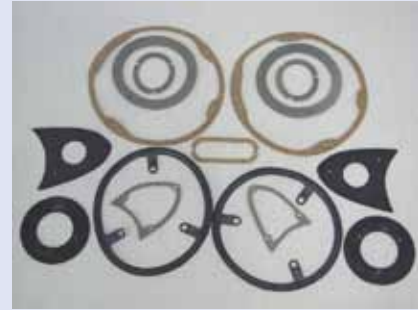

Lamp Gasket Kits

T 13000AK Gasket Kit

Our Lamp Gasket Kits are your most economical way to purchase lamp gaskets for your restoration project. Each Lamp Gasket Kit includes gaskets for the following: Headlamps; Parking Lamps; Tail Lamps; Backup Lamps & License Plate Lamps.

T 13000AK '55; with Backup Lamps 37.77
T 13000BK '55; without Backup Lamps..... 36.72
T 13000CK ;56;..... 37.30
T 13000DK '57 ..... 23.64