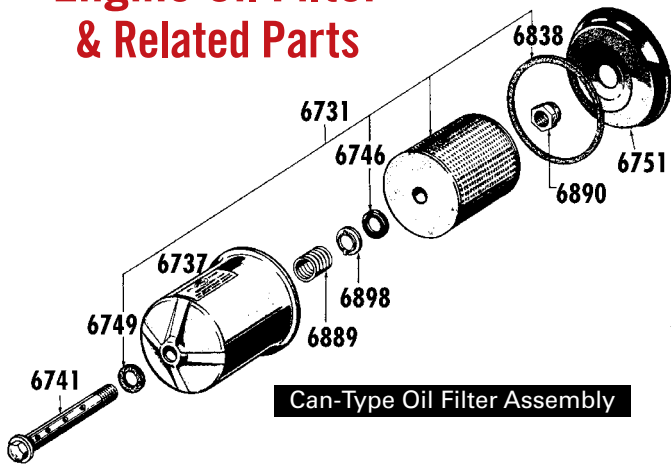

ENGINE COMPARTMENT

Turquoise Touch-up Paint for Aluminum Valve Covers and Dash Emblems

TPTTQ Use as touch-up paint for logo area on Aluminum Valve Covers '55-'57 Thunderbirds..... 8.35

Engine Oil Filter & Related Parts

Can-Type Oil Filter Assembly