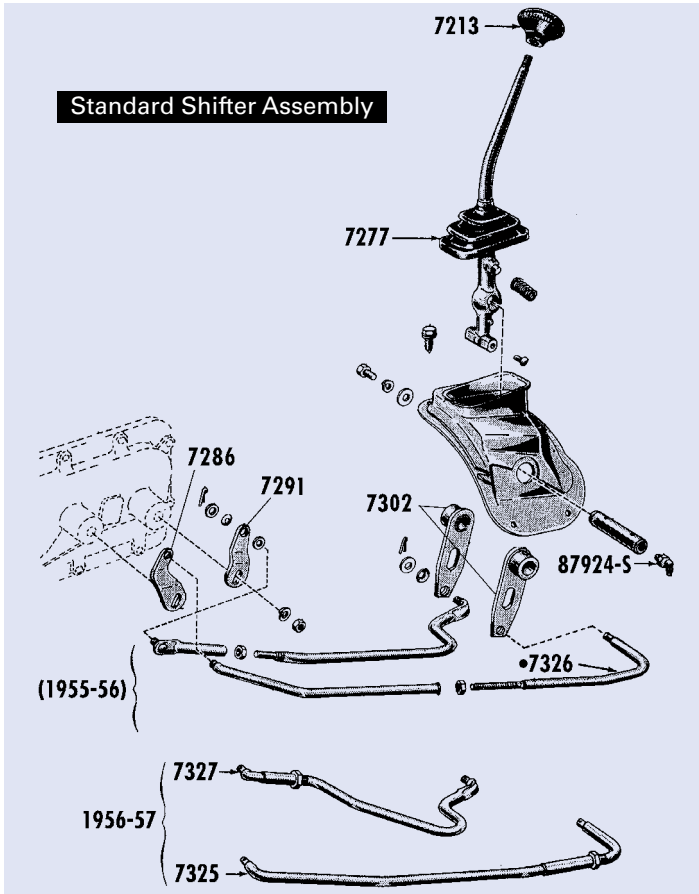

TRANSMISSION

T 6054 Transmission Mount Bracket, '55-57..... 27.95