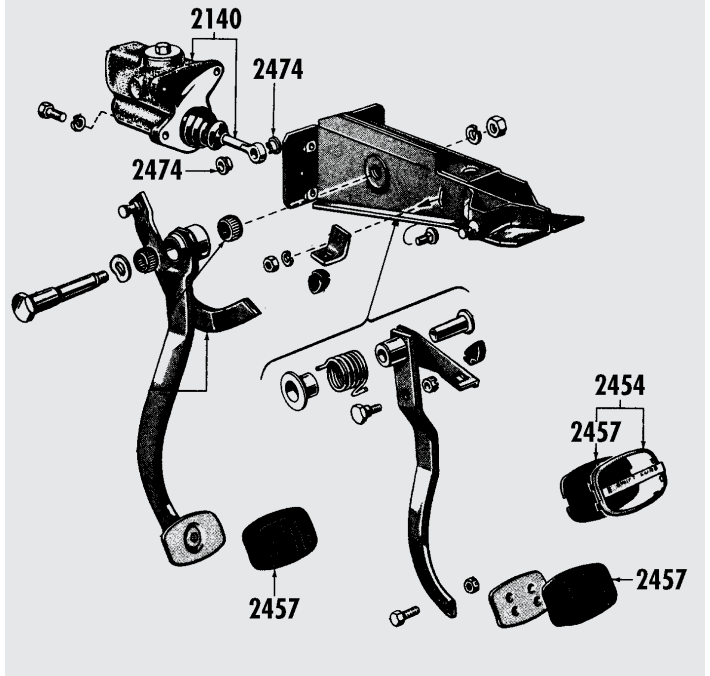

Brake & Clutch Pedal Assembly-Manual Trans.