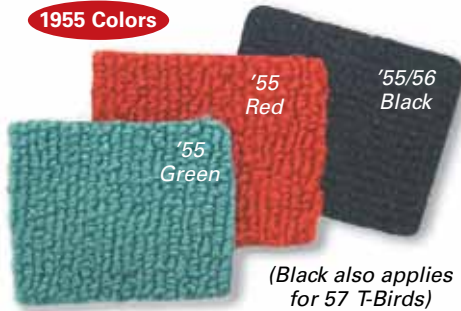

UPHOLSTERY & RELATED TRIM

Larry's Custom Fit Carpet Sets For Your 1955-57 Thunderbird!

1955 Colors

'55 Red
'55/56 Black

'55 Green

(Black also applies for 57 T-Birds)

You can create a new-looking Thunderbird interior by simply replacing your carpet. An easy installation, and what better way to get rid of those old grease stains and crusty things that seem to build up in the nap. Our carpet

features nylon loop pile with cloth bindings, die-cut to fit properly, and also includes the rubber heel and foot-side rubber pads. We produce our Carpet Kits in correct original factory colors to match existing interior items. Please specify year and color desired when ordering. We recommend a new die-cut jute pad to place under your carpet set for sound deadening, weather insulation, and better carpet fit.

Check Out These Features!

- Correct Original Factory Colors
- Authentic Nylon Loop Pile
- Die-cut for Proper Fit

TCP 55BK	'55	Black.....	Each	96.50
TCP 55BKJ	'55	Black w/Jute Pad.....	Set	105.00
TCP 55GN	'55	Green.....	Each	96.50
TCP 55GNJ	'55	Green w/Jute Pad.....	Set	105.00
TCP 55RD	'55	Red.....	Each	96.50
TCP 55RDJ	'55	Red w/Jute Pad.....	Set	105.00
TCP 55RDS	'55	Red; Made in 1957 Style.....	Each	96.50
TCP 55RDJS	'55	Red; Made in 1957 Style w/Jute Set	105.00	
TCP 56BK	'56-57	Black.....	Each	96.50
TCP 56BKJ	'56-57	Black w/Jute Pad.....	Set	105.00
TCP 56BS	'56	Buckskin.....	Each	96.50
TCP 56BSJ	'56	Buckskin w/Jute Pad.....	Set	105.00
TCP 56GN	'56	Green.....	Each	96.50
TCP 56GNJ	'56	Green w/Jute Pad.....	Set	105.00
TCP 56PK	'56	Peacock.....	Each	96.50
TCP 56PKJ	'56	Peacock w/Jute Pad.....	Set	105.00
TCP 56RD	'56	Red.....	Each	96.50
TCP 56RDJ	'56	Red w/Jute Pad.....	Set	105.00
TCP 57BU	'57	Blue.....	Each	96.50
TCP 57BUJ	'57	Blue w/Jute Pad.....	Set	105.00
TCP 57BZ	'57	Bronze.....	Each	96.50
TCP 57BZJ	'57	Bronze w/Jute Pad.....	Set	105.00
TCP 57GN	'57	Green.....	Each	96.50
TCP 57GNJ	'57	Green w/Jute Pad.....	Set	105.00
TCP 57RD	'57	Red.....	Each	96.50
TCP 57RDJ	'57	Red w/Jute Pad.....	Set	105.00