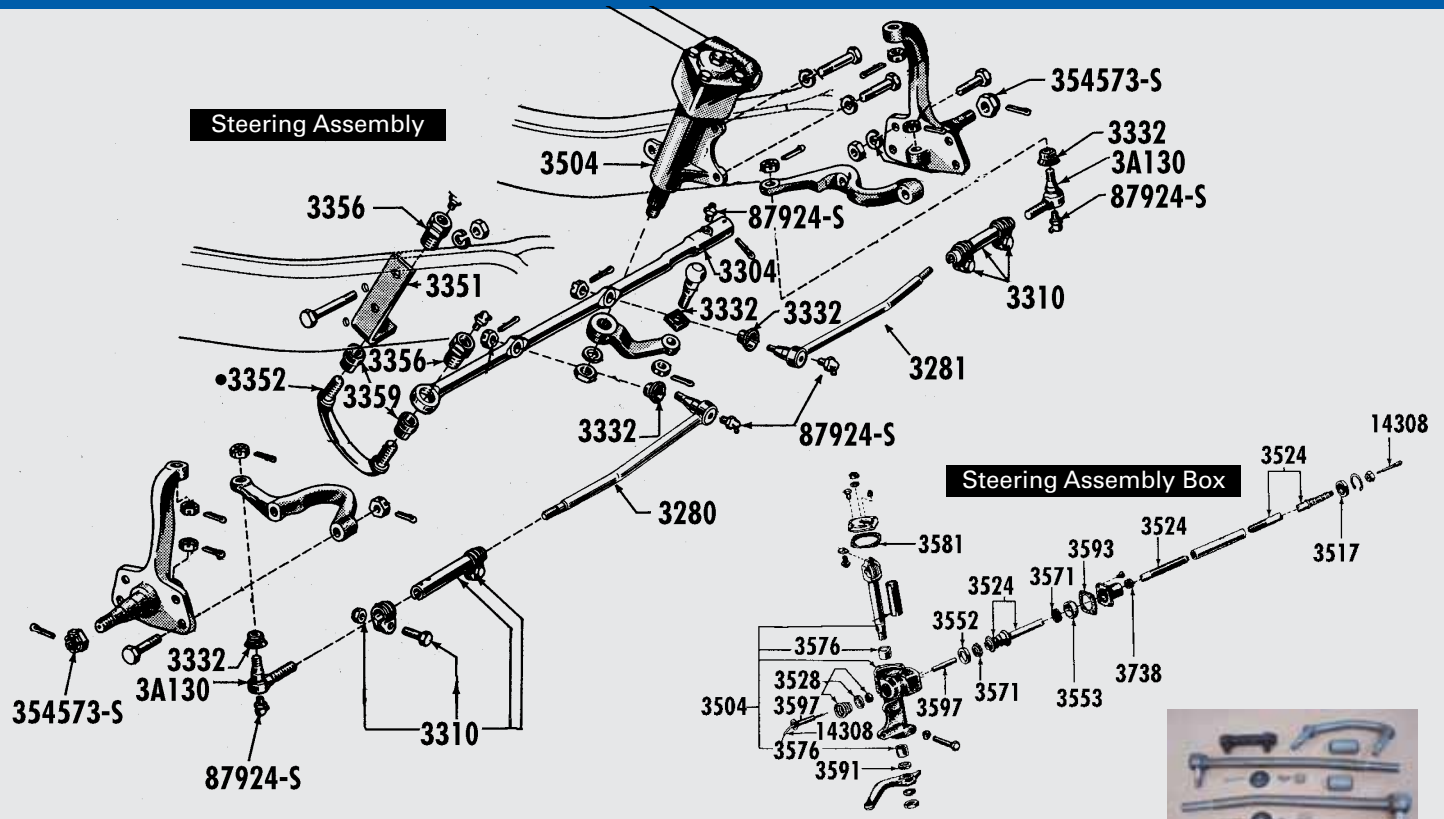

STEERING

T 2344	Power Brake/Power Steering Hose Clamp, '55-57..	1.65
T 3006	Power Steering Reservoir Cap & Stick.....	19.95
T 3304	Main Power Steering Center Link, '55-57	226.95

Steering Renewal Kit

These kits include tie rods inner & outer & idler arm with bushings.

T 3001AK	Power Steering, '55/57	Kit	220.22
T 3001BK	Manual Steering, '55/57	Kit	224.45