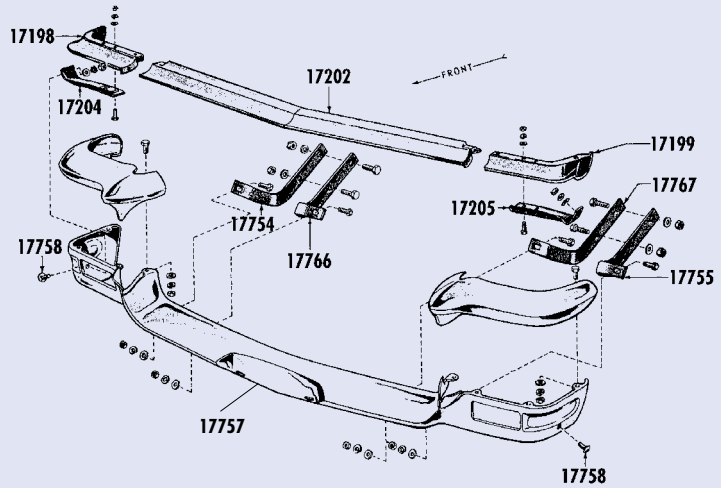

'57 Front Bumper Assembly