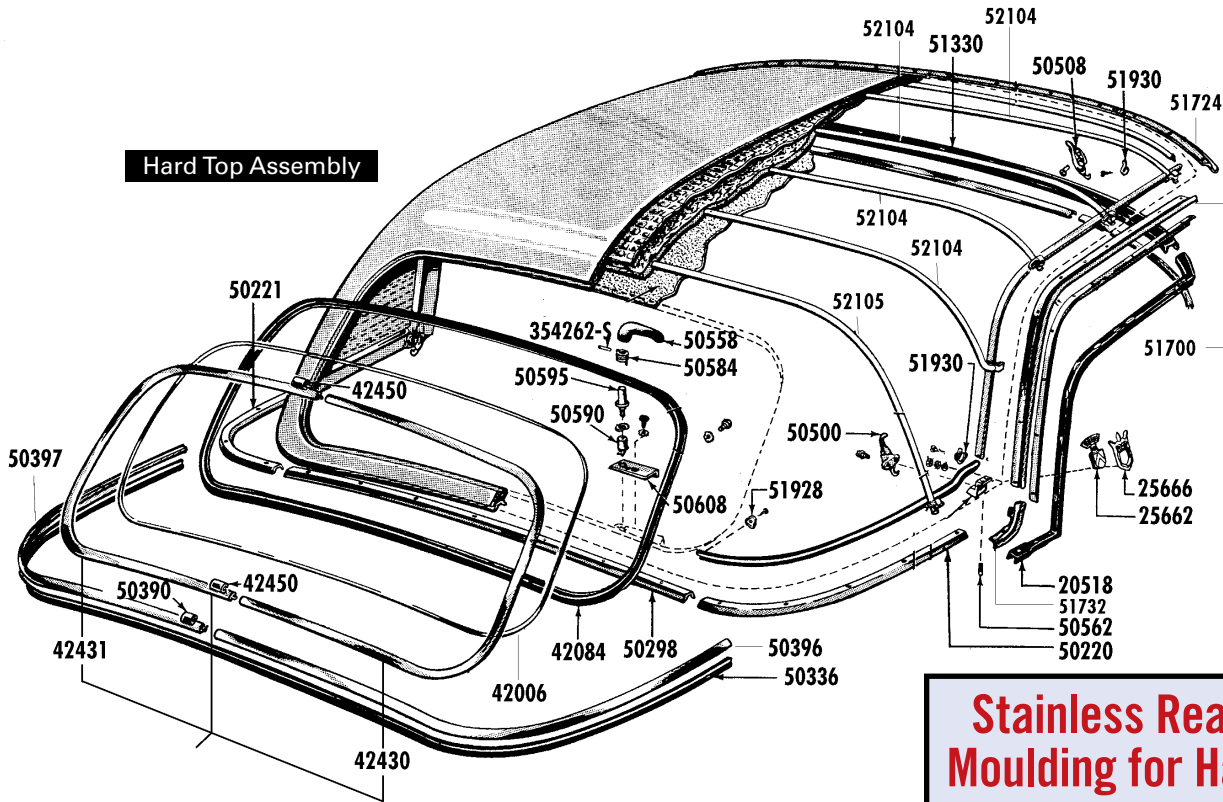

HARD & SOFT TOP PARTS

Hard Top Assembly

See Page 97 For Weatherstrip Kits