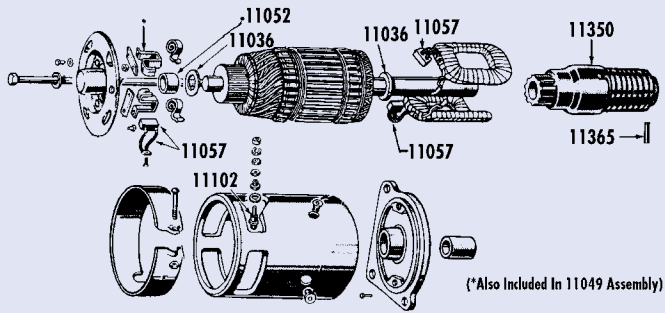

STARTER

Typical Battery Hold-Down Assembly