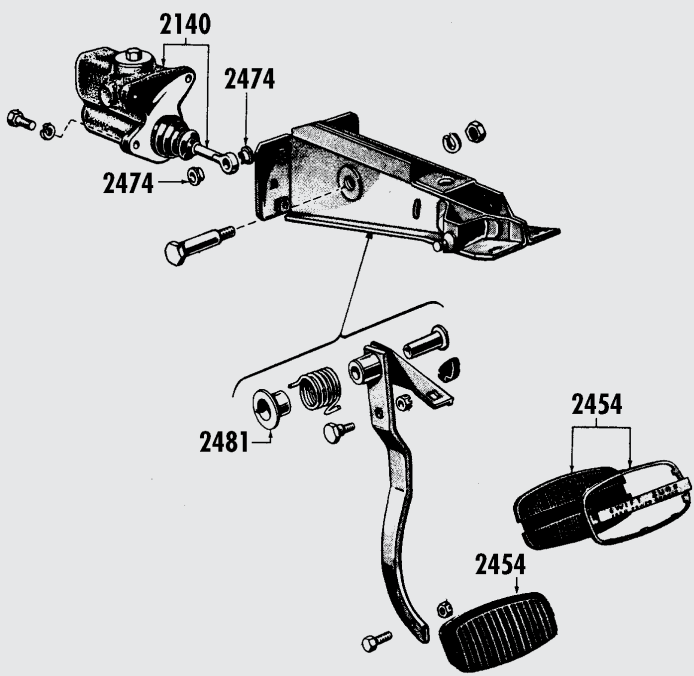

BRAKES

Brake Pedal Assembly-Ford-O Matic