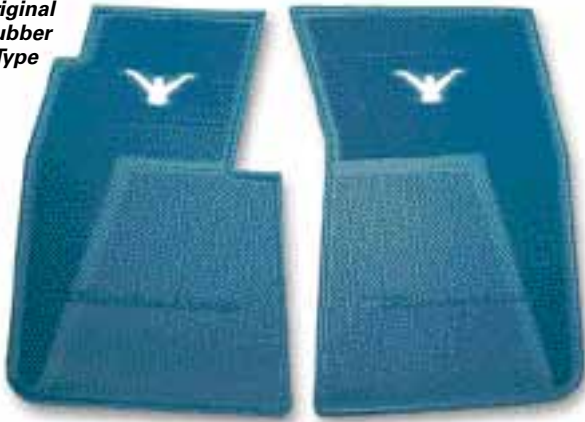

UPHOLSTERY & RELATED TRIM

Floor Mats Help Your Thunderbird's Carpet Remain New Looking!

Original Rubber Type

Original-Style Rubber Mats

Keep your Thunderbird's carpet fresh and clean with a set of original-style throw mats. These are high-grade rubber and are embossed with the Thunderbird logo. We sell them in perfect-fit pairs only. Please specify color of mat desired when ordering. These fit all years from '55-57.

T 13106A	Rubber Throw Mat w/Bird Logo; Black	Pair	59.95
T 13106C	Rubber Throw Mat w/Bird Logo; Red.....	Pair	59.95
T 13106D	Rubber Throw Mat w/Bird Logo; Blue.....	Pair	59.95
T 13106F	Rubber Throw Mat w/Bird Logo; Peacock..	Pair	59.95
T 13106G	Rubber Throw Mat w/Bird Logo; Willow Green	Pair	59.95