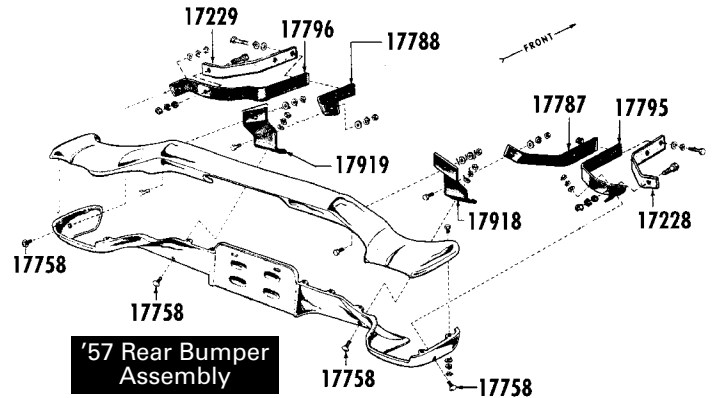

'57 Rear Bumper Assembly

Front Bumper Guard With Insert