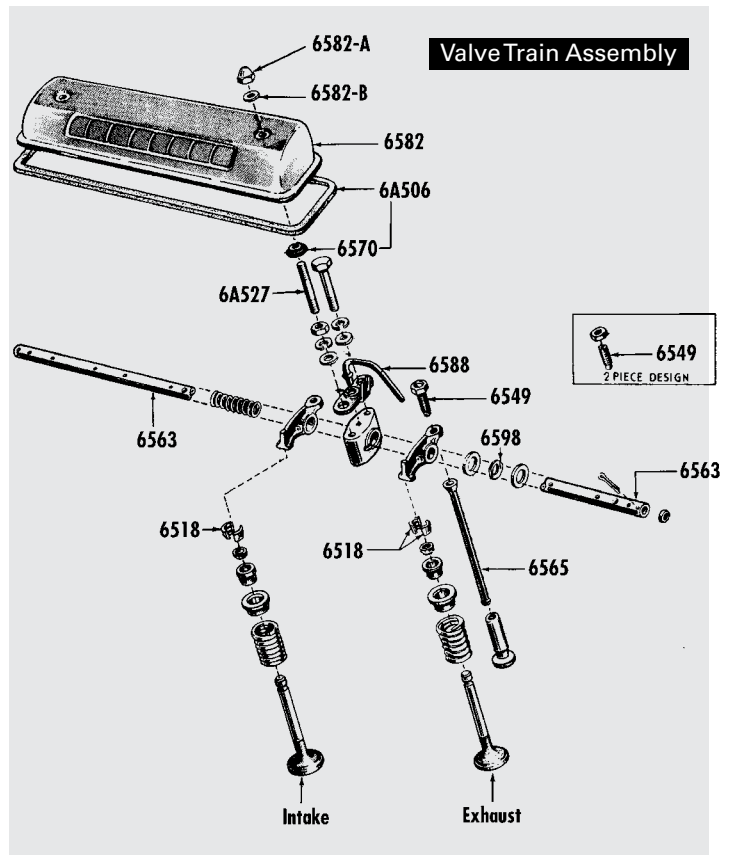

Valve Train Assembly

6549
2 PIECE DESIGN