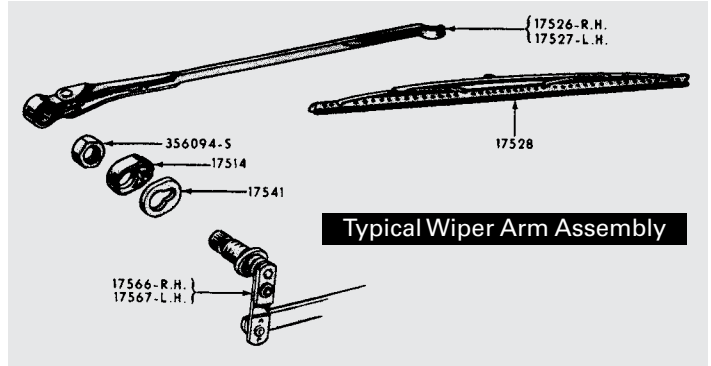

Typical Wiper Arm Assembly

Window Wiper Switch Nut

T 17512	'57	Each	13.47