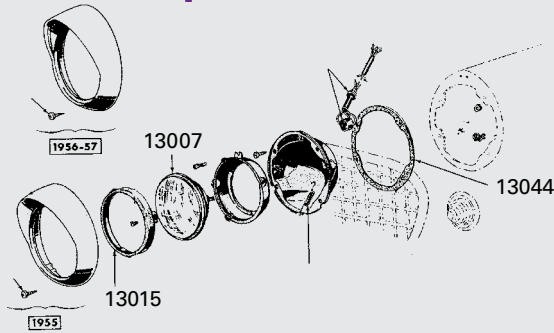

EXTERIOR LIGHTS

Headlamp & Related Parts

T 13007B Headlamp Bulb