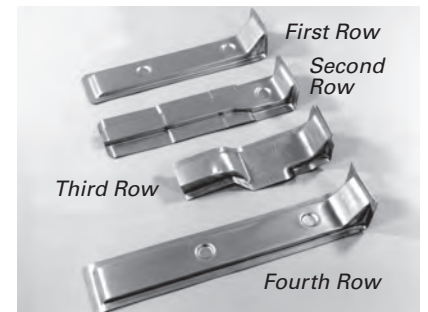

- P 11154C First Row Floor Brace, 57/58 ..... 69.00
- P 11155C Second Row Floor Brace, 57/58 ..... 69.00
- P 11156CL Third Row Floor Brace, 57/58, LH 69.00
- P 11156CR Third Row Floor Brace, 57/58, RH 69.00