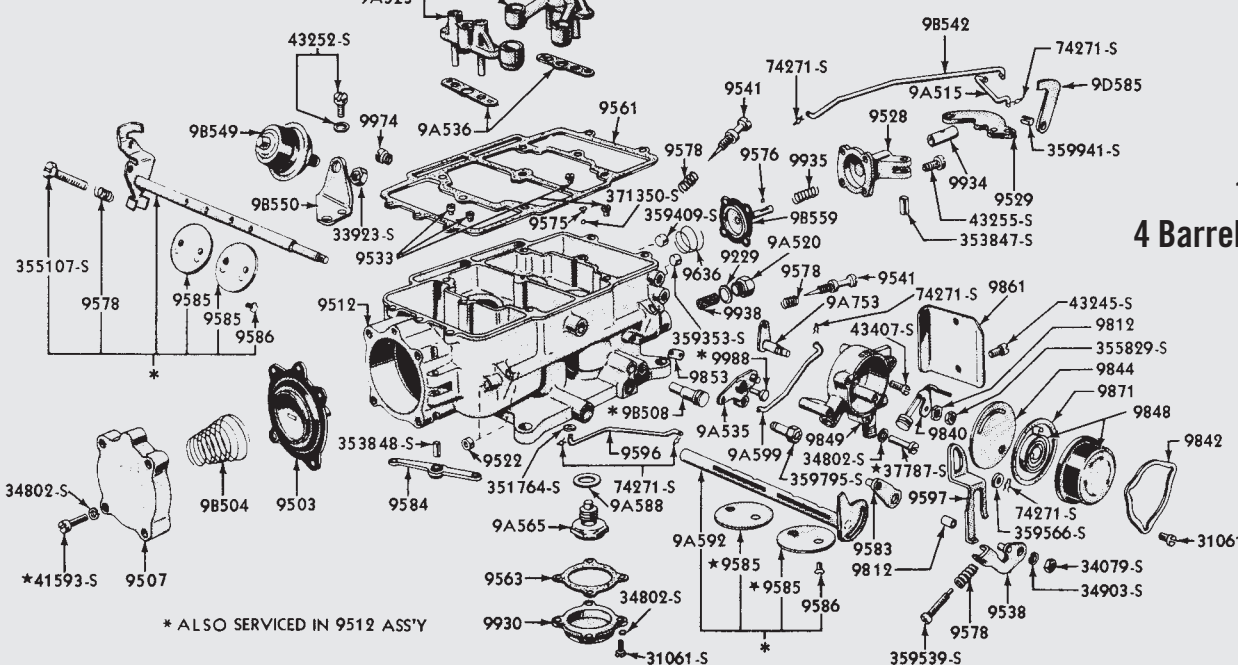

P 9601A

1957
4 Barrel Carburetor

* ALSO SERVICED IN 9512 ASS'Y