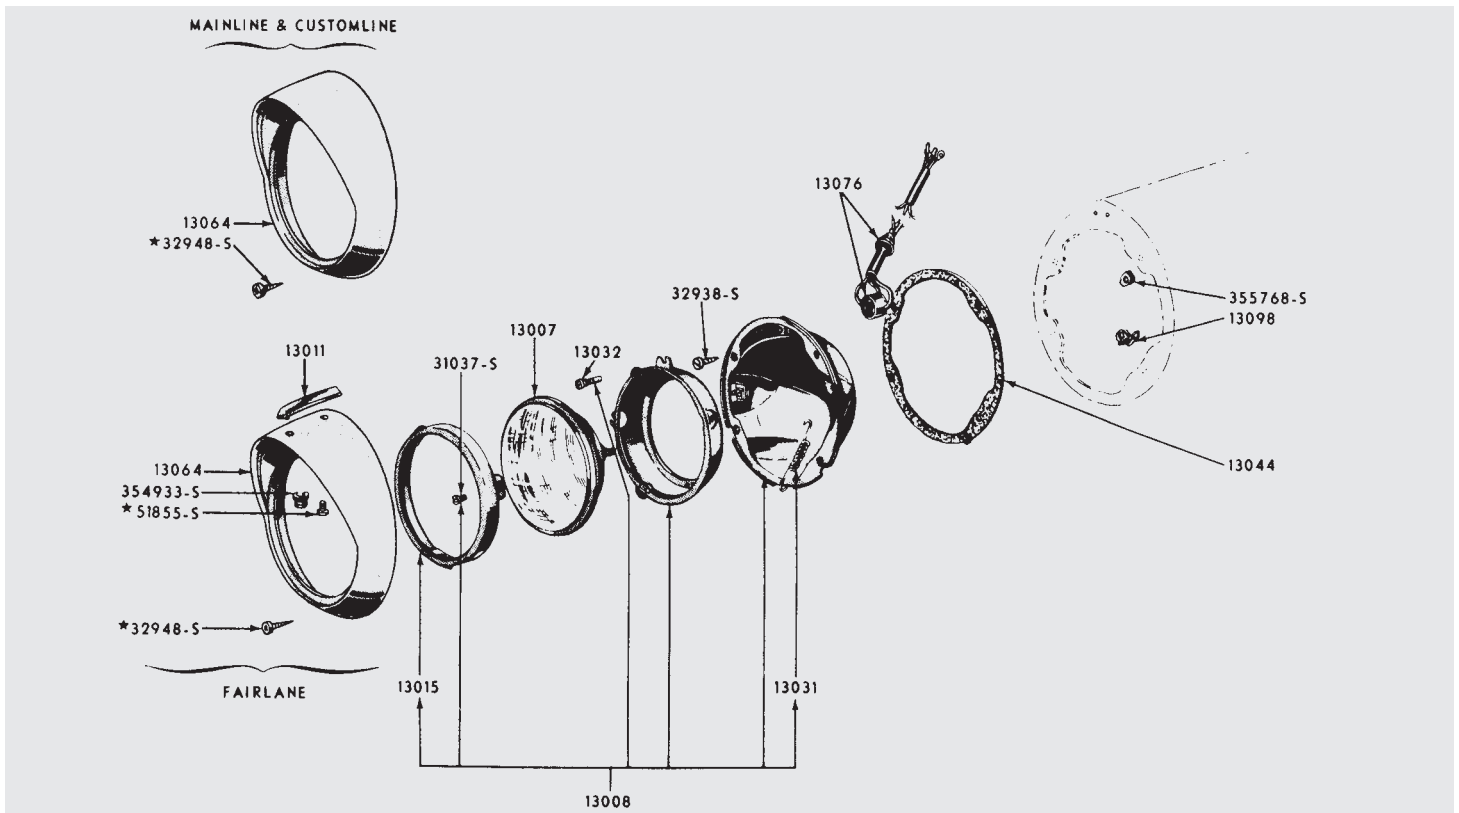

EXTERIOR LIGHTS

Headlamp & Related Parts