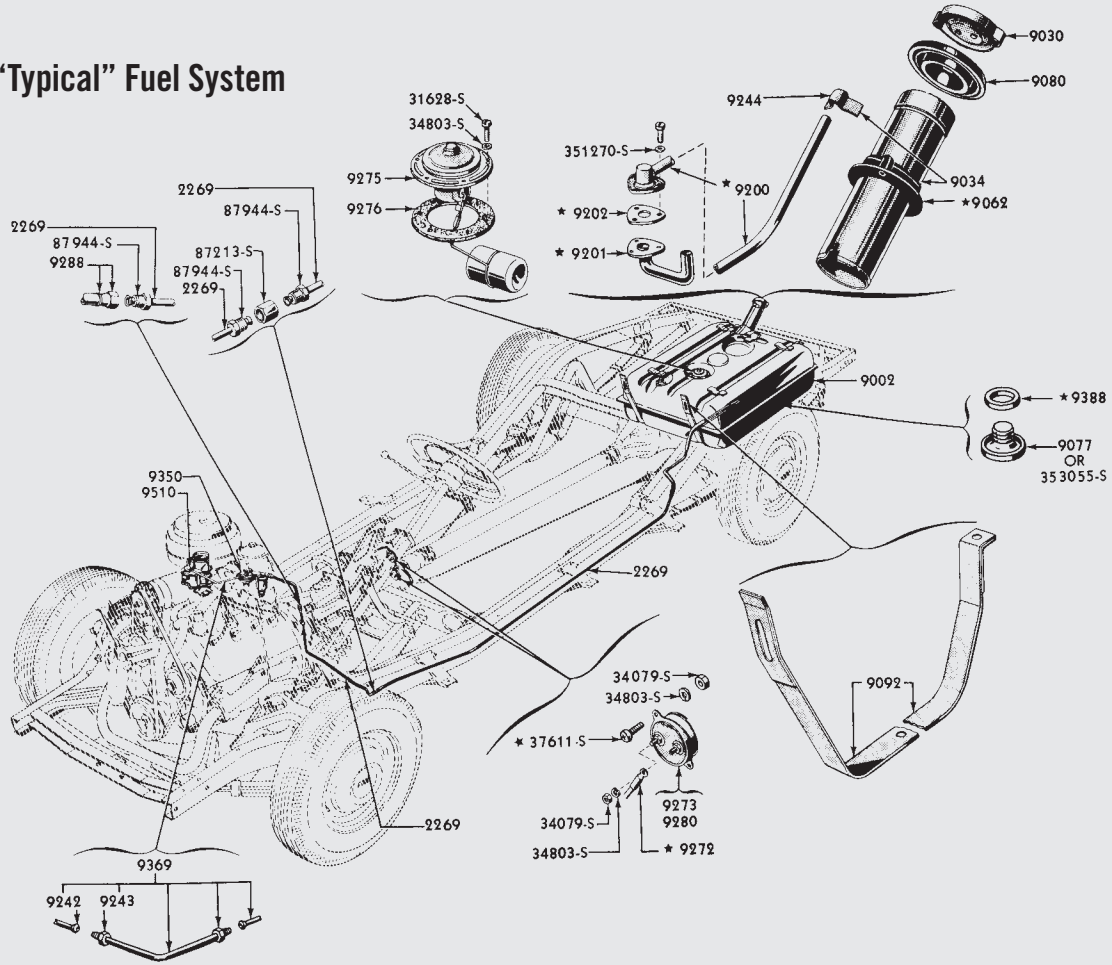

FUEL & CARBURETOR SYSTEM

"Typical" Fuel System

Gas Tank

P 9002A	Gas Tank, 55, 17.5 Gallon, (Ex; S/D & S/W).....	Each	249.95
P 9002B	Gas Tank, 56, 17.5 Gallon, (Ex; S/D & S/W).....	Each	249.95
P 9002C	Gas Tank, 57/58, 20 Gallon, (Ex; S/D, S/W, 51A & 66A, B)	Each	249.95