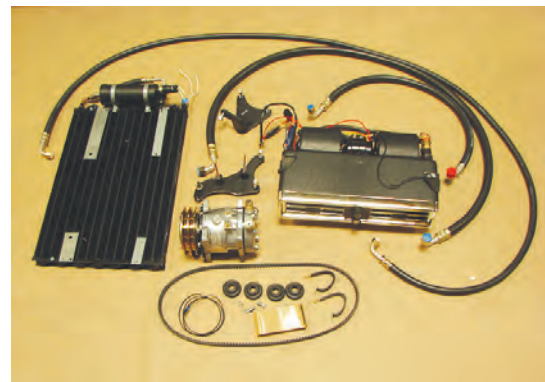

A/C Installation Kit

P 19551AK

P 19551AK	A/C Installation Kit, 55, V8, 12V.....	Kit	995.00
P 19551BK	A/C Installation Kit, 56, V8, 12V.....	Kit	995.00
P 19551CK	A/C Installation Kit, 57/59, V8, 12V	Kit	995.00