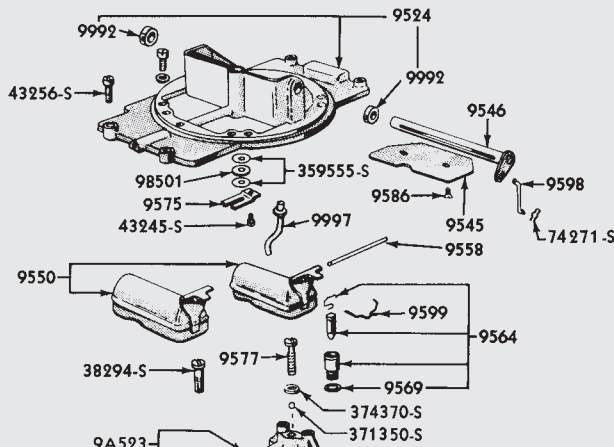

FUEL & CARBURETOR SYSTEM

Air Cleaner & Related Parts

P 9600A

P 9600B

P 9600C

P 9600A	Air Cleaner, 55/56, 4bbl, Oil Bath, T-Bird Type.....	Each	295.00
P 9600B	Air Cleaner, 57, T-Bird Type	Each	318.95
P 9600C	Air Cleaner Wing Nut, 54/56	Each	1.05
P 9600D	Air Cleaner Cork, 55/57	Each	4.07
P 9600F	Air Cleaner Wing Nut, 57/59	Each	3.06
P 9600S	Air Cleaner Cork Staple Set, 55/57	Each	.50
P 9601A	Air Cleaner Element, 57, 4V	Each	16.95
P 9654A	Air Cleaner to Carburetor Gasket, 55/56, 4bbl, V8.....	Each	2.10