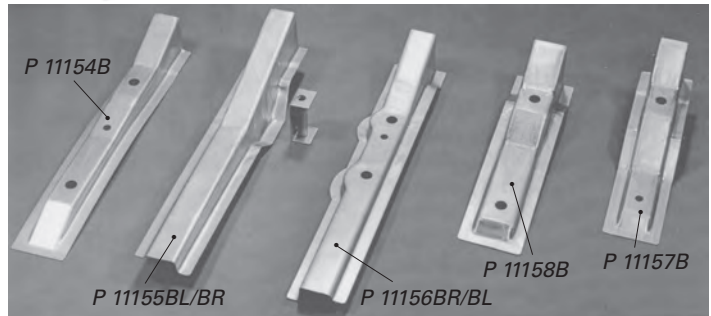

- P 11135BR Rear Floor Pan, 55/56, RH..... 175.00
- P 11135BL Rear Floor Pan, 55/56, LH..... 175.00

NEW Floor Braces

The 1955-56 Fords have 4 or 5 rows of floor pan braces. The difference being #4 on the hardtops & convertible. The rest are the same and in the same order front to rear. These floor pan braces are stamped from heavy 16 gauge steel.