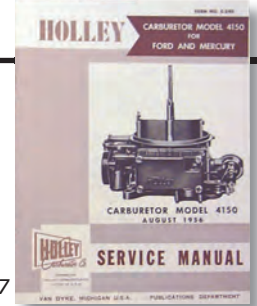

Carburetor Service Manuals

PLT CM57

PLT CM55	Holley 4bbl Carburetor Manual, 55.....	Each	13.50
PLT CM56	Holley 4bbl Carburetor Supplement Manual, 55/56.....	Each	13.50
PLT CM57	4bbl Carburetor Manual, 57.....	Each	13.50