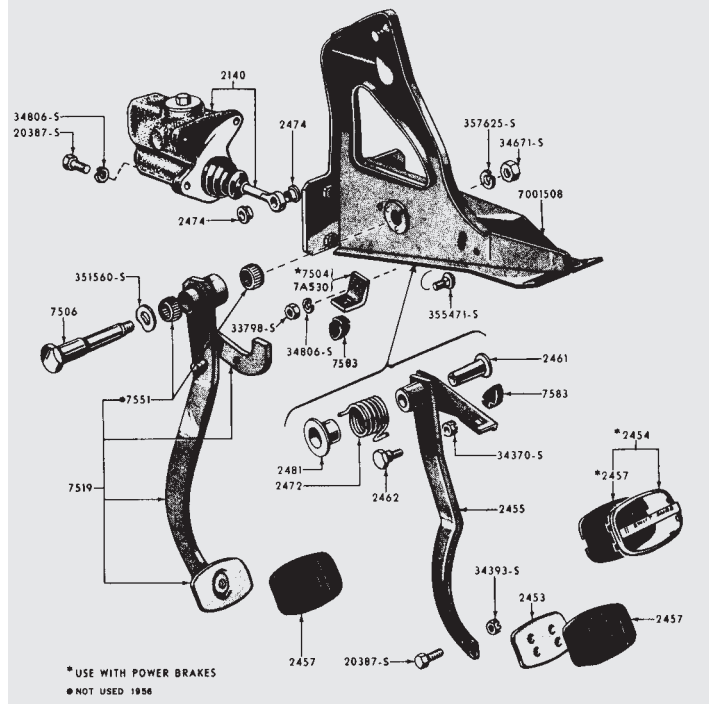

1955/56 Brake Pedal and Related Parts