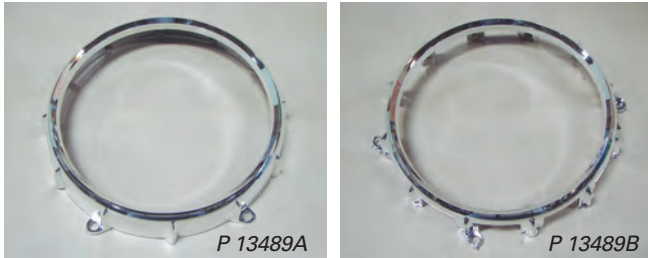

EXTERIOR LIGHTS

Stop Lamp Switch

P 13480A Stop Light Switch, 40/59 ..... Each 12.45

Tail Light Bezel

P 13489A Tail Light Bezel, 57 & 58, (66),
No Backup Lens ..... Each 19.06
P 13489B Tail Light Bezel, 57 & 58, (66),
With Backup Lens ..... Each 23.64