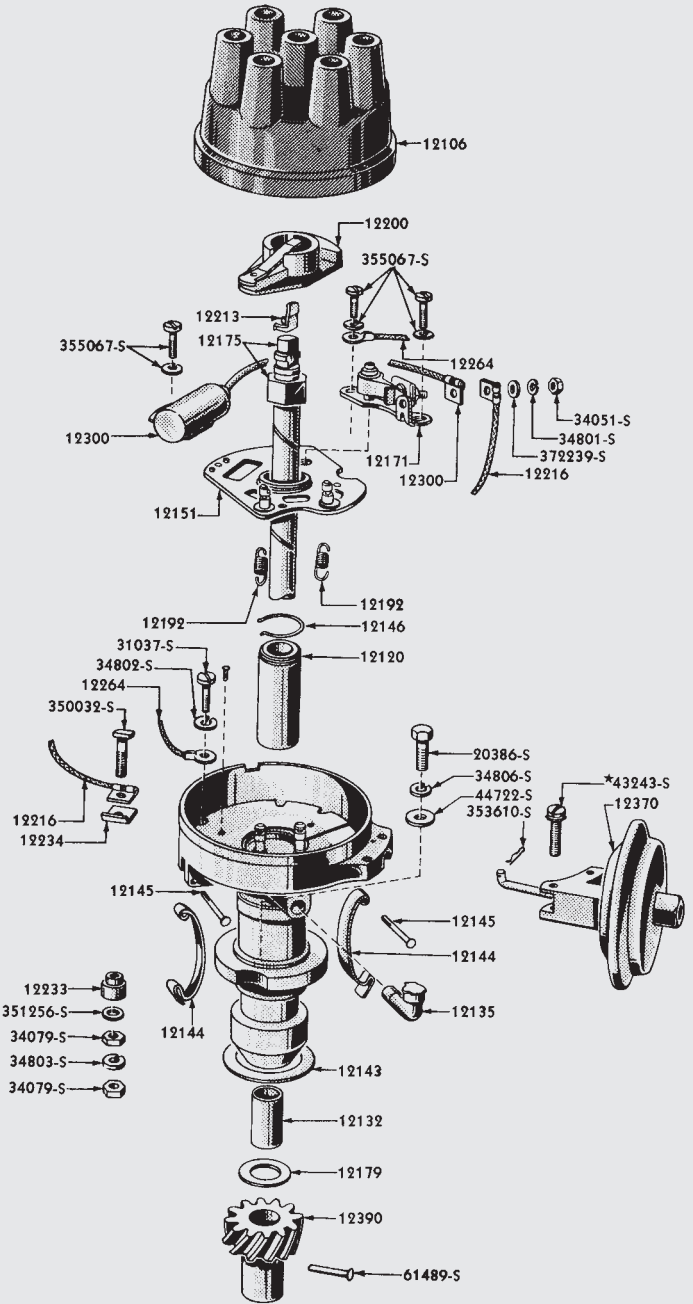

1952/57 "Typical" Distributor (6 Cylinder 215 & 223 Engines)

P 12029C