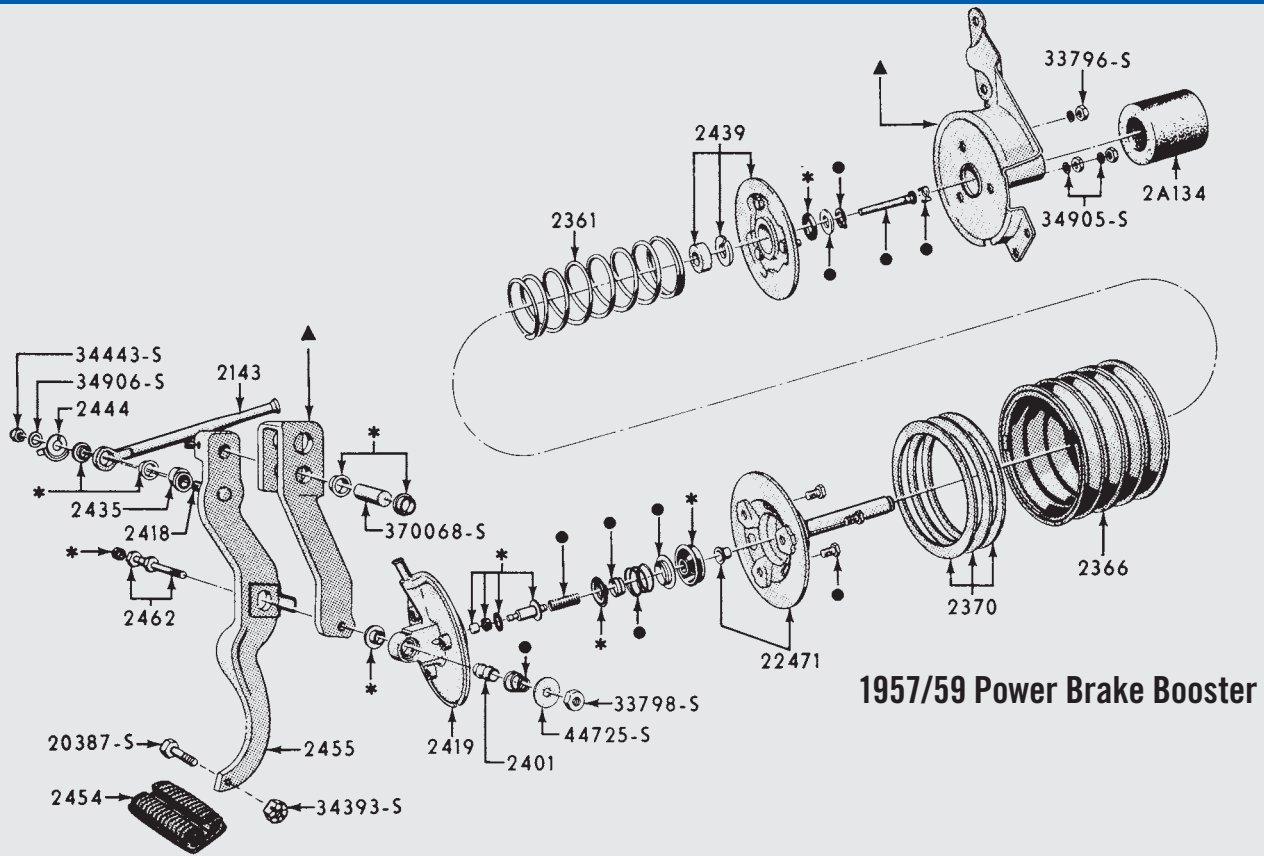

BRAKES

1957/59 Power Brake Booster