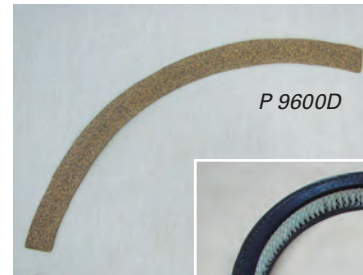

FUEL & CARBURETOR SYSTEM

Air Cleaner & Related Parts

P 9600A

P 9600B

P 9600C

P 9600A	Air Cleaner, 55/56, 4bbl, Oil Bath, T-Bird Type.....	Each	295.00
P 9600B	Air Cleaner, 57, T-Bird Type	Each	318.95
P 9600C	Air Cleaner Wing Nut, 54/56	Each	1.05
P 9600D	Air Cleaner Cork, 55/57	Each	4.07
P 9600F	Air Cleaner Wing Nut, 57/59	Each	3.06
P 9600S	Air Cleaner Cork Staple Set, 55/57	Each	.50
P 9601A	Air Cleaner Element, 57, 4V	Each	16.95
P 9654A	Air Cleaner to Carburetor Gasket, 55/56, 4bbl, V8.....	Each	2.10