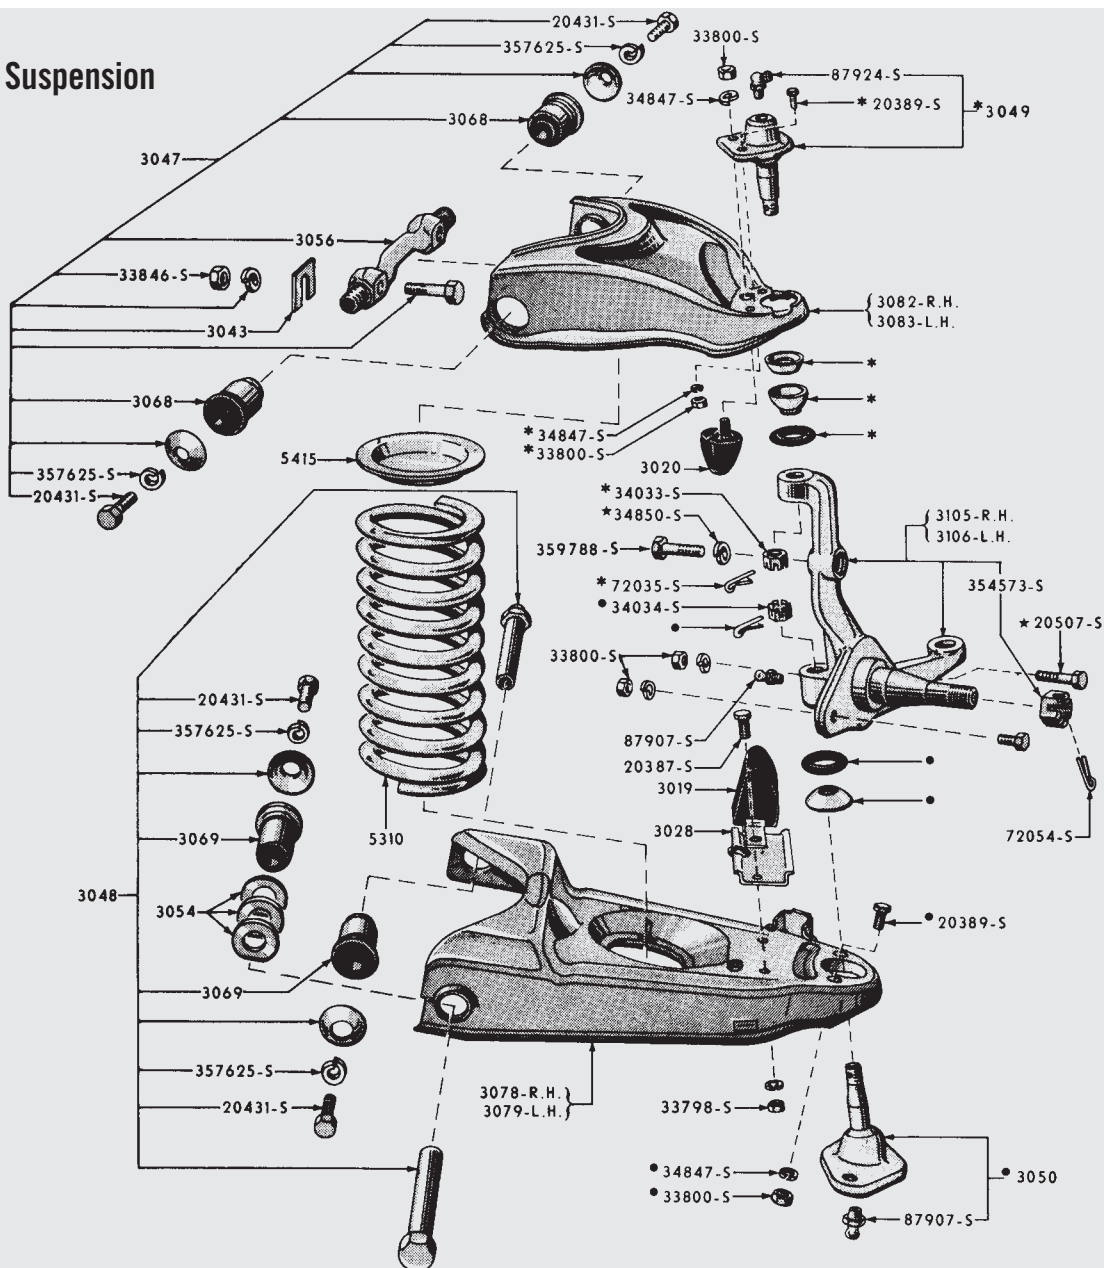

SUSPENSION

Front Suspension