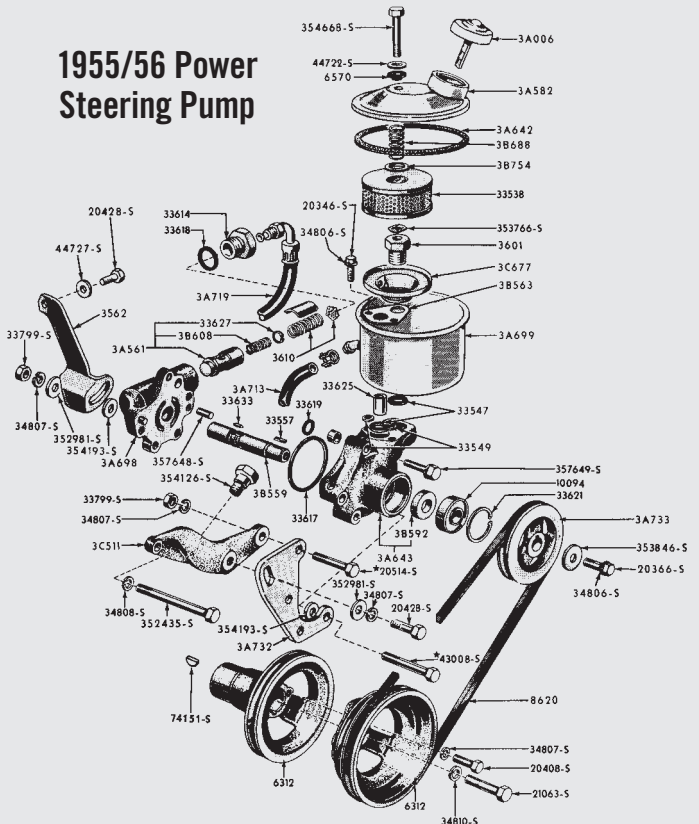

1955/56 Power Steering Pump