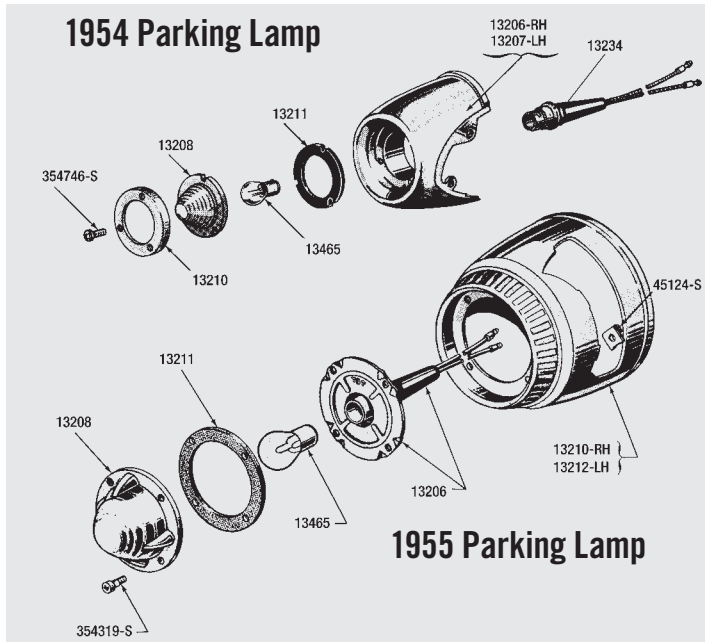

EXTERIOR LIGHTS

Park Lamp & Related Parts

P 13208A	Park Light Lens, 54	Each	8.19
P 13208B	Park Light Lens, 55	Each	28.95
P 13208C	Park Light Lens, 56	Each	14.95
P 13208D	Park Light Lens, 57	Each	16.50
P 13210A	Parklight Lens Retaining Ring, 54	Each	10.46
P 13211A	Park Light Lens Gasket, 54	Each	1.13
P 13211B	Park Light Lens Gasket, 55	Pair	4.95
P 13211C	Park Light Lens Gasket, 56	Pair	4.95
P 13211D	Park Light Lens Gasket, 57	Pair	6.00
P 13234A	Park Lamp Wire & Socket, 54, RH	Each	23.46
P 13234B	Park Lamp Wire & Socket, 55, RH	Each	25.70
P 13234C	Park Lamp Wire & Socket, 56, RH	Each	29.20
P 13234D	Park Lamp Wire & Socket, 57, RH	Each	20.98
P 13235A	Park Lamp Wire & Socket, 54, LH	Each	23.46
P 13235B	Park Lamp Wire & Socket, 55, LH	Each	25.70
P 13235C	Park Lamp Wire & Socket, 56, LH	Each	29.20
P 13235D	Park Lamp Wire & Socket, 57, LH	Each	20.92
P 13350A	Turn Signal Flasher, 53/56, 6 Volt	Each	12.50
P 13350B	Turn Signal Flasher, 56/59, 12 Volt	Each	6.50
P 13410A	Tail Lamp Wire & Socket, 54	Each	5.10
P 13410B	Tail Lamp Wire & Socket, 55	Each	12.60
P 13410C	Tail Lamp Wire & Socket, 56	Each	12.60
P 13410D	Tail Lamp Wire & Socket, 57 All & 58, (S/D) ...	Each	20.38

Rear Lamp & Related Parts

P 13411A	Backup Light Socket, 55/56	Each	12.31
P 13411B	Backup Lamp Wire & Socket, 57	Each	15.56
P 13412A	License Lamp Wire & Socket, 57, (S/W, S/D & 66)	Each	15.54
P 13420A	Tail Light Body Pad, 55/56	Each	5.10
P 13420B	Tail Light Door Pad, 57, (Ex; Custom, Custom 300 & S/W)	Each	2.83
P 13420C	Tail Light Body Pad, 52/54	Pair	10.00

P 13434A	Tail Light Housing, 55	Each	44.50
P 13434B	Tail Light Housing, 56	Each	44.95
P 13434C	Tail Light Housing, 54	Each	56.95
P 13437A	Backup Lamp Housing Reflector, 56	Each	7.25

Tail Light Lens