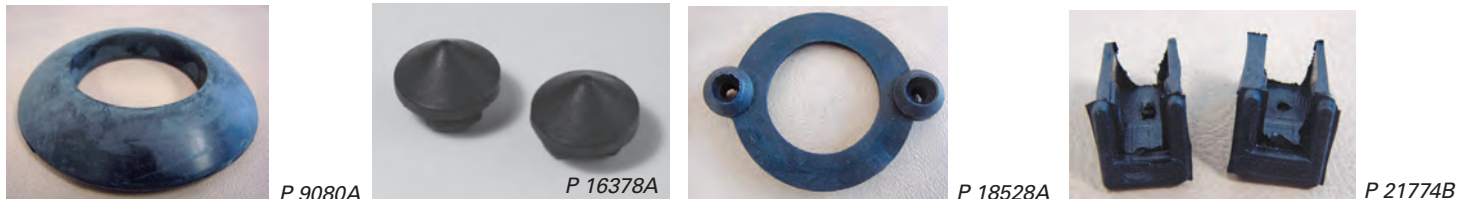

Hood Bumber Kits

P 16758AK Hood Bumper Kit, 52/54, 10pcs. ....Kit 16.50
P 16758BK Hood Bumper Kit, 55/56, 10pcs. ....Kit 18.50
P 16758CK Hood Bumper Kit, 57/59, 4pcs. ....Kit 5.75

P 16769A Hood Bumpers, 55/56 Front & 57/58 Cowel to Hood ..... Pair 7.00
P 16769B Roof Assy. to Quarter Panel Bumpers, 57/59, (51A) ..... Set 13.00
P 16993A Hood Pull Bumper, 57/58 .....Each 1.95
P 18528A Heater Motor Mounting Grommet, 54/59.....Each 4.07
P 21774A Vent Window Top Bumper, 55, (60, 64), 55/56, (76b), & 56 (4 Door Fairlane)..... Pair 14.00
P 21774B Vent Window Top Bumper, 56, (60B, 64A, B) . Pair 14.00
P 21774C Vent Window Top Bumper, 57/58, (51A, 57, 63, 76B)..... Pair 15.00
P 29986B Folding Top Side Arm Bumper, 55/56, (76)..... Pair 12.95
P 29986C Folding Top Side Arm Bumper, 57/58, (76)..... Pair 12.95
P 53942A Front Roof to Rear Roof Bumper 57/58 (51A) Pair 6.95
PSP 357170BK Glove Box Door Bumpers, 52/59, 2 Pcs ..... Pair 3.55
PSP 358599 Quarter Panel Inner Lower Drain Plug, 55/56 .....Each 3.00
PSP 373195 Washer Hose Grommet @ Fire/Wall, 55/57 ..Each 2.83
PSP 700045 Battery Hold Down Grommet.....Each .67