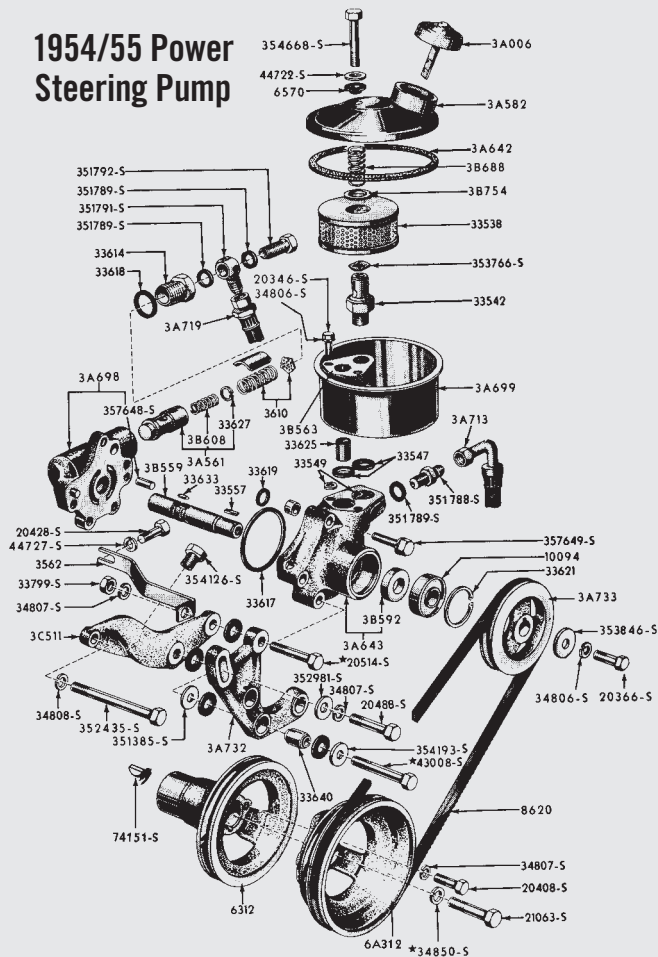

1954/55 Power Steering Pump