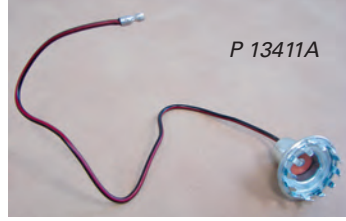

Rear Lamp & Related Parts

P 13411A