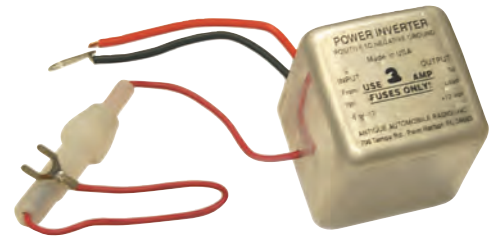

6 Volt To 12 Volt Power Converter Allows For Installation Of The Latest Audio Technology

Finally a safe way to convert your 6V to 12V to allow for installation of our stereo upgrades. Enjoy the sounds of modern technology! Our power converter is easy to install, yet the results are outstanding to your ears! 3 Amp.