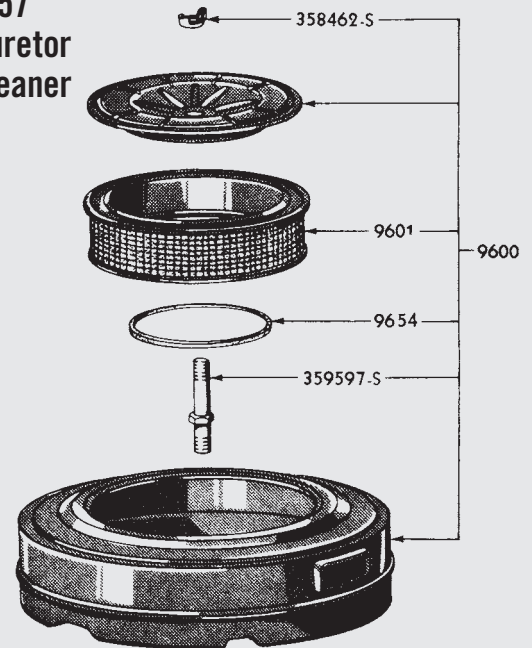

1957 Carburetor Air Cleaner