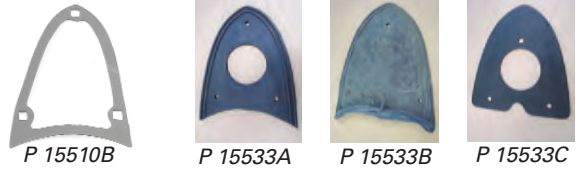

Backup Light Lens Gasket & Body Pad

P 15510A	Backup Light Lens Gasket, 52/54.....	Pair 5.10
P 15510B	Backup Light Lens Gasket, 55 All & 56, (ML/CL)	Each 1.44
P 15510C	Backup Light Lens Gasket, 56.....	Each 1.44
P 15533A	Backup Light Body Pad, 55 All & 56, (ML/CL)	Each 2.95
P 15533B	Backup Light Blankoff Pad, 55 & 56, (ML/CL).....	Each 3.04
P 15533C	Backup Light Body Pad, 56, (Fairlane).....	Each 2.75
P 15533D	Backup Light Body Pad, 52/54	Pair 7.00

Fender

P 16126A	Fender to Cowel Pad, 52/56	Pair 5.25
P 16126B	Fender to Cowel Pad, 57	Pair 3.89
P 16170A	Fender to Splash Apron Anti Squeak Strip, 52/54, 140"	Each 15.00
P 16170B	Fender to Splash Apron Anti Squeak Strip, 55/60, 72"	Each 8.45
P 16172A	Fender Center to Cowel Pad, 55/58	Each 2.60
P 16254AK	Fender Front Splash Shield Seal, 54.....	Set 16.50
P 16254BK	Fender Front Splash Shield Seal, 55/56.....	Set 16.50
P 16254CK	Fender Front Splash Shield Seal, 57/58.....	Set 16.75

Cowel to Hood Pad

P 16740AK	Cowel to Hood Pad, 52/54, With Fastners.....	Kit 9.50
P 16740BK	Cowel to Hood Pad, 55/56, With Fastners.....	Kit 9.95
P 16740CK	Cowel to Hood Pad, 57/58, With Fastners.....	Kit 7.50

Hood Hinge to Body Seal

P 16878A	Hood Hinge to Body Seal, 52/54	Pair 6.50

Stone Deflector

P 17740A	Stone Deflector to Radiator Seal, 55/56, 19 3/4"	Each 6.95
P 17749A	Stone Deflector to Bumper Arm Anti Rattler, 51/55	Pair 4.50
P 17749B	Stone Deflector to Bumper Arm Anti Rattler, 56	Pair 4.50
P 17832A	Rear Stone Deflector Seal, 52/54.....	Each 17.50
P 17832B	Rear Stone Deflector Seal, 55/56.....	Each 10.00
P 17832C	Rear Stone Deflector Seal, 57/58.....	Each 27.50
P 17832D	Rear Stone Deflector Seal, 57/58 (51A).....	Each 27.50