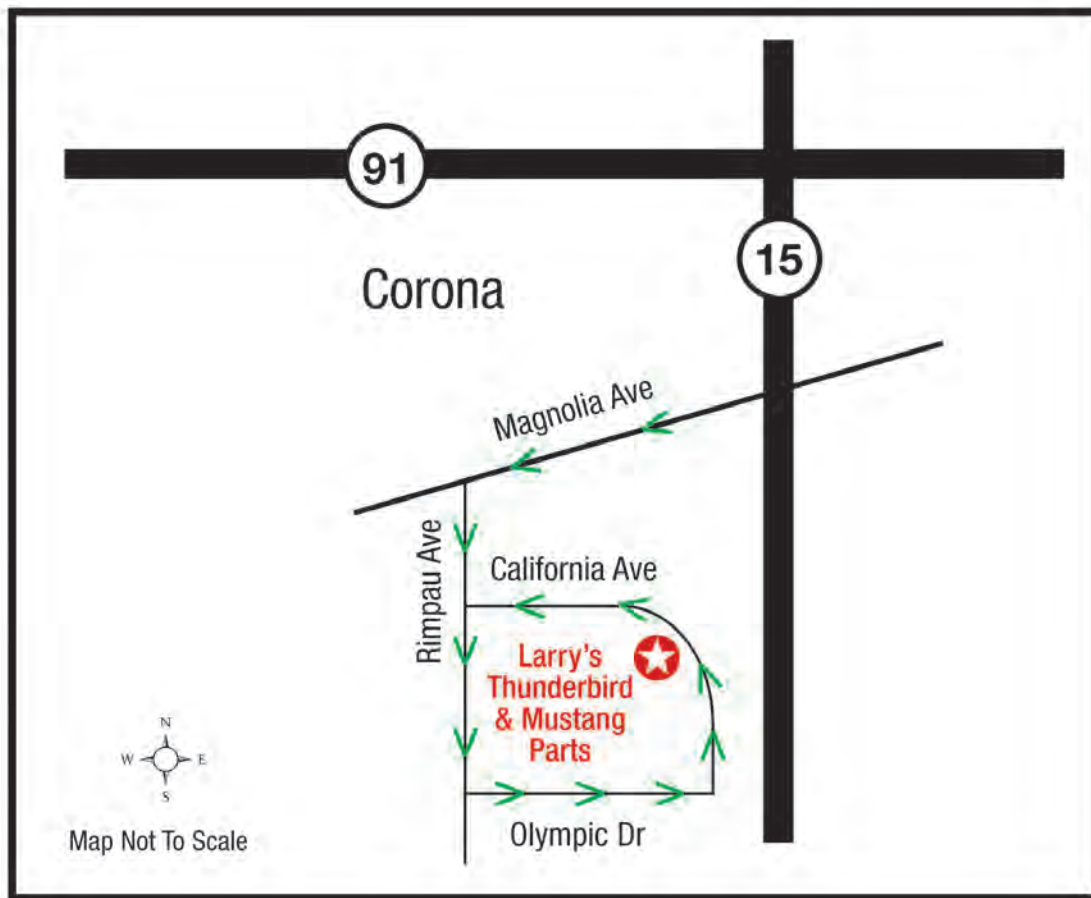

Contact us via e-mail: info@larrystbird.com

Our Address:

1180 California Ave. #B
Corona, California 92881

Store Hours:

Monday-Friday 7:00am to 5:00pm

Find us on the Web! www.larrystbird.com

Ordering Information