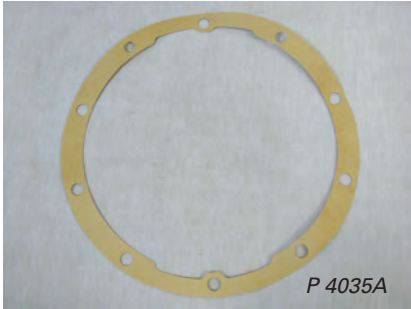

REAR AXLE & DRIVE TRAIN

P 4035A