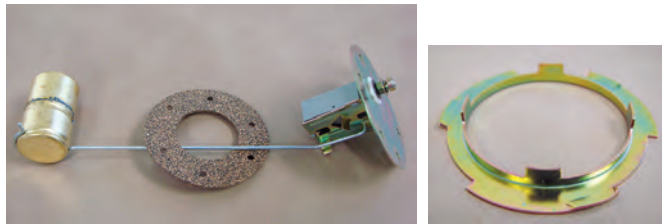

FUEL & CARBURETOR SYSTEM

P 9156D	Fuel Line, 57, Tank to Pump, (S/W, C/L & 66), OEM	Each	99.00
P 9156DS	Fuel Line, 57, Tank to Pump, (S/W, C/L & 66), Stainless	Each	139.00
P 9156E	Fuel Line, 57/59, Tank to Pump, (Fairlane-Sedan), OEM	Each	99.00
P 9156ES	Fuel Line, 57/59, Tank to Pump, (Fairlane-Sedan), Stainless	Each	139.00
P 9156F	Fuel Line, 57/59, Tank to Pump, (51A), OEM ..	Each	99.00
P 9156FS	Fuel Line, 57/59, Tank to Pump, (51A), Stainless	Each	139.00

Fuel Sender

P 9275A

P 9277A

P 9202A	Fuel Sender Float, 54/56	Each	10.15
P 9202B	Fuel Sender Float, 57	Each	7.25
P 9275A	Fuel Sender, 54/55, 6V, (Ex; S/D & S/W)....	Each	56.60
P 9275B	Fuel Sender, 56, 12V, (Ex; S/D & S/W).....	Each	55.85
P 9275C	Fuel Sender, 57/58, 12V, (Ex; S/D, S/W & 51A)	Each	72.05
P 9276A	Fuel Sender Gasket, 54/56	Each	2.00
P 9276B	Fuel Sender Gasket, 57/59	Each	2.00
P 9277A	Fuel Sender Retaining Ring, 57/59	Each	7.95

Flexible Fuel Line

P 9288A	Flexible Fuel Line, 54/58....	Each	8.95

Fuel Pump

P 9350A	Fuel Pump, 54, 6 Cyl., Fuel Only	Each	38.95
P 9350B	Fuel Pump, 54, 8 Cyl., Fuel Only	Each	74.95
P 9350C	Fuel Pump, 55/57, 6 Cyl., Fuel & Vacuum ..	Each	109.95
P 9350D	Fuel Pump, 55/57, 6 Cyl., Electric	Each	62.95
P 9350E	Fuel Pump, 55/57, 8 Cyl., Fuel & Vacuum ..	Each	89.95
P 9350F	Fuel Pump, 55/57, 8 Cyl., Electric	Each	52.50

Fuel Filter Element And Gasket

P 9364A	Fuel Filter Gasket, 57, With 2-4bbl	Each	1.55
P 9365A	Fuel Filter Element & Gasket, 57	Each	6.85

P 9417A	Fuel Pump Mounting Gasket, 54/57	Each	.98
P 9433A	Intake Manifold Gasket Set, 55/57, V8	Each	17.29