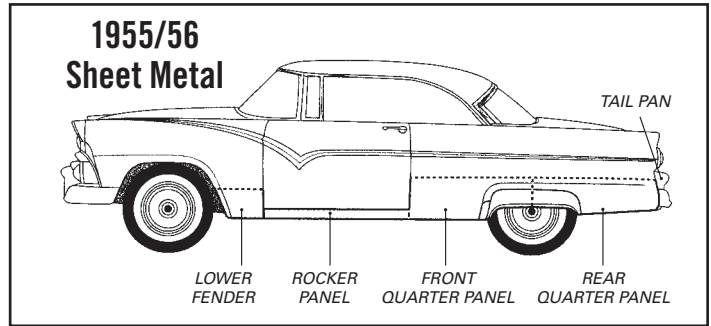

BODY PANELS

Rocker Panel

Precision stamped 18 gauge steel rocker panels repairs from door post to door post. Replacement style-not a slip over. Wraps completely under and includes sill area.

- P 10128BR Outer Rocker Panel, 55/56, RH..... 118.00
- P 10128BL Outer Rocker Panel, 55/56, LH..... 118.00

Front Toe Board

The toe board is a precision die-stamped panel with all the oem style shapes & curves. Repairs the angled area ahead of the front floor pan from the transmission tunnel over the inner kick panel. Extends from the forward edge of the main floor pan upward towards the firewall made of 18 gauge steel.

- P 11132BR Front Toe Board, 55/56, RH..... 115.00
- P 11132BL Front Toe Board, 55/56, LH..... 115.00

Front Floor Pans

The main front part of the floor pan for the 1955-56 ford is precision die-stamped to exacting standards. Repairs the front floor from the bottom of the toe board rearward to just behind the front seat. Extends from the driveshaft tunnel to the rocker panel. Includes all original oem style shapes & curves. A correct fitting panel.

- P 11134BR Front Floor Pan, 55/56, RH..... 165.00
- P 11134BL Front Floor Pan, 55/56, LH..... 165.00

Rear Floor Pans

The rear floor pan is the most rusted area of the 1955-56 ford. This floor pan is the highest quality part available. All oem style shapes & curves are included. Heavy 18 gauge steel. This rear floor goes completely from side to side and is split down the center of the driveshaft tunnel. The rear floor starts a few inches in front of the rear floor foot well and continues rearward a few inches under the rear seat. This is a correct fitting replacement panel.

- P 11135BR Rear Floor Pan, 55/56, RH..... 175.00
- P 11135BL Rear Floor Pan, 55/56, LH..... 175.00

NEW Floor Braces