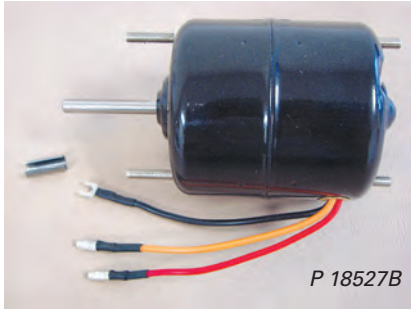

**Ask Our Sales Specialists For
Complete Details About
Larry's Gift Certificates!**

VENTILATION, HEATING & AIR CONDITIONING

P 18527B

P 18574A

P 19203A

P 18527B	Heater Motor, 56/59, 12 Volt.....	Each	149.95
P 18528A	Heater Motor Mounting Grommet, 54/59.....	Each	4.07
P 18541B	Heater Control Lamp Wire & Socket, 55	Each	11.50
P 18541D	Heater Control Lamp Wire & Socket, 57	Each	13.52
P 18556A	Defroster Hose, 55/56.....	Each	25.70
P 18556B	Defroster Hose, 57.....	Each	10.95
P 18568AK	Heater Housing to Heater Core Gasket, 57/58 ..	Set	14.95
P 18570A	Heater to Firewall Gasket, 52/56.....	Each	2.58
P 18574A	Heater Lower Control Arm, 54/56.....	Each	16.43
P 18578A	Heater Motor On/Off Switch, 54	Each	18.95