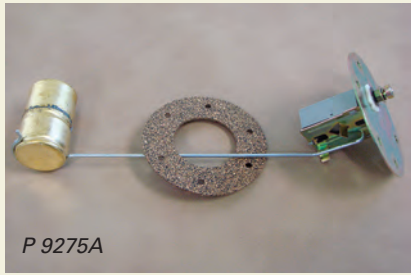

INSTRUMENTS & GUAGES

P 10804A Instrument Panel Voltage Regulator, 57/59..... Each 68.95

Fuel Sender Assembly

P 9275A

- P 9202A Fuel Sender Float, 54/56..... Each 10.15
- P 9202B Fuel Sender Float, 57..... Each 7.25
- P 9275A Fuel Sender, 54/55, 6V, (Ex; S/D & S/W).... Each 56.60
- P 9275B Fuel Sender, 56, 12V, (Ex; S/D & S/W)..... Each 55.85
- P 9275C Fuel Sender, 57/58, 12V, (Ex; S/D, S/W & 51A) ..... Each 72.05