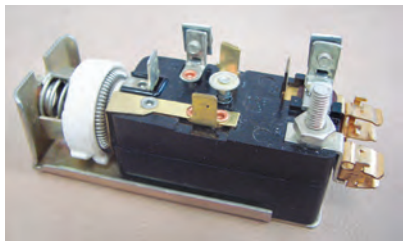

EXTERIOR LIGHTS

Headlamp & Related Parts

P 11654A

P 8224A	Park Lamp Extension Tip, 56 Chrome.....	Pair	155.00	P 13015A	Headlamp Retaining Ring, 54/57.....	Each	12.95
P 11650A	Headlight Switch Nut, 55.....	Each	19.95	P 13024A	Dimmer Switch, 54/56.....	Each	19.95
P 11654A	Headlight Switch, 55/56, 6 Volt.....	Each	45.95	P 13024B	Dimmer Switch, 57/58.....	Each	29.95
P 11654B	Headlight Switch, 56/57.....	Each	57.95	P 13031A	Headlamp Bucket Spring, 41/56.....	Each	1.89
P 11661A	Headlamp Knob With Shaft, 55, 223, 272, 292	Each	20.35	P 13044A	Headlamp Gasket, 54/56.....	Each	3.04
P 13007A	Headlamp Bulb, 49/56, 6 Volt.....	Each	12.95	P 13044B	Headlamp Gasket, 57.....	Each	2.95
P 13007B	Headlamp Bulb, 56/57, 12 Volt.....	Each	17.50	P 13076A	Headlamp Bulb to Loom Wire, 54/55.....	Each	25.95
P 13008A	Headlamp Bucket, 54, LH or RH.....	Each	84.50	P 13076B	Headlamp Bulb to Loom Wire, 56.....	Each	26.88
P 13009A	Headlamp Door Retaining Clip, 54/59.....	Each	7.65	P 13076C	Headlamp Bulb to Loom Wire, 57, LH.....	Each	21.95
P 13011A	Headlamp Door Top Moulding Trim, 56, (Fairlane).....	Pair	38.95	P 13076D	Headlamp Bulb to Loom Wire, 57, RH.....	Each	21.95