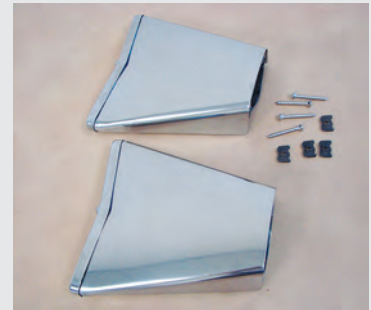

P 5202C

P 5202D

P 5202E

P 5202A	Exhaust Deflector, 49/55, Fin Type, Stainless Top.....	Pair	49.95	P 5202C	Exhaust Deflector, 57, Delta Wing Style, Stainless.....	Pair	135.00
P 5202B	Exhaust Deflector, 56, (Fairlane).....	Pair	139.95	P 5202D	Exhaust Deflector, V8 Script Stainless.....	Each	18.00
				P 5202E	Exhaust Deflector, Ford Script Stainless..	Each	18.00