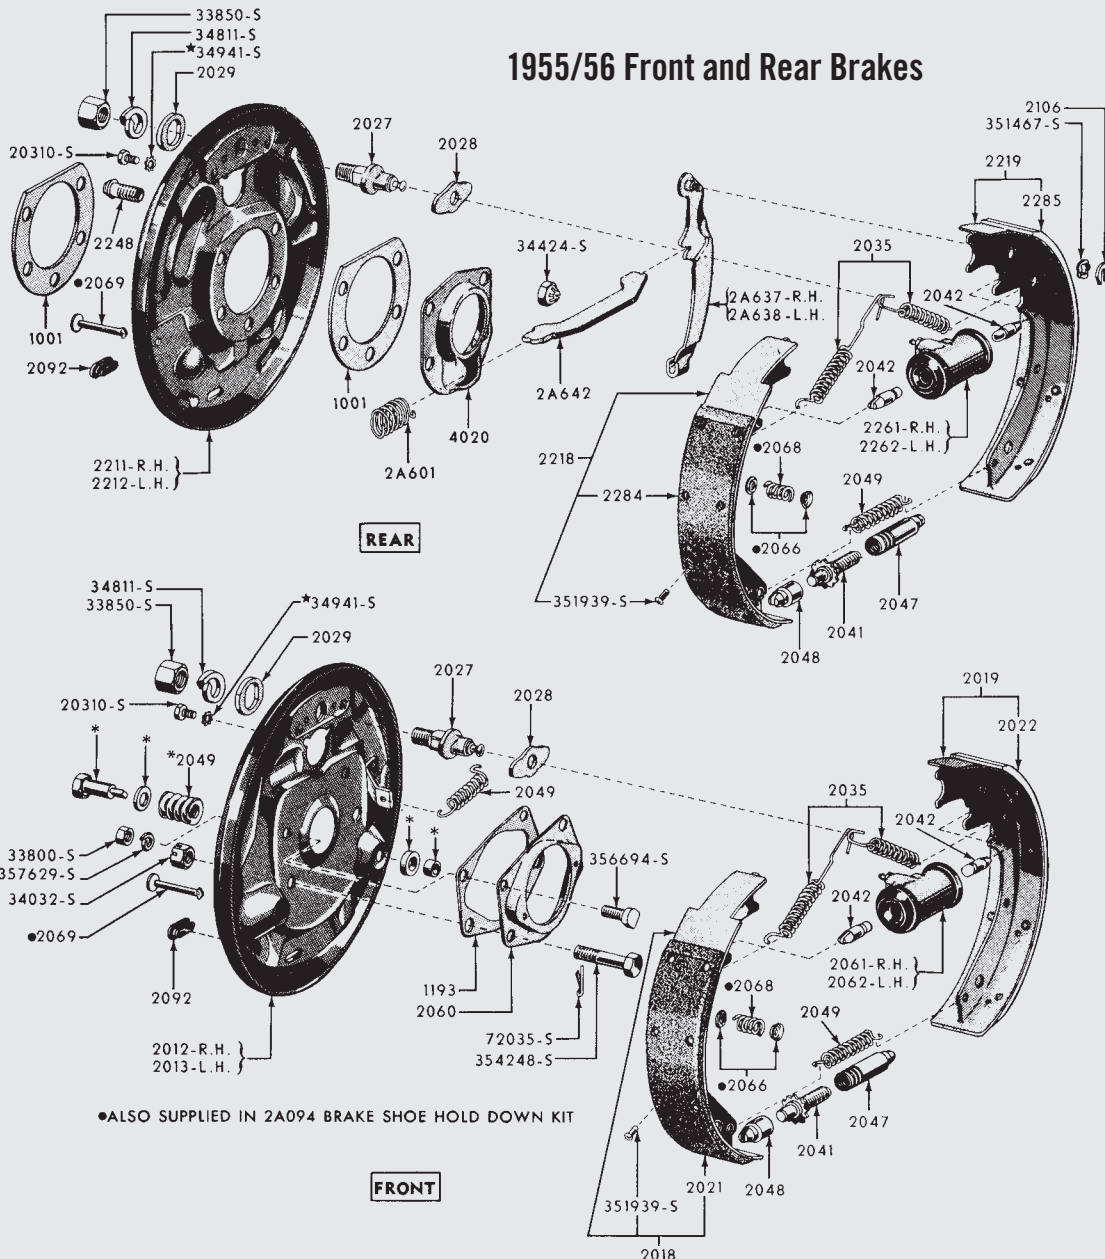

1955/56 Front and Rear Brakes