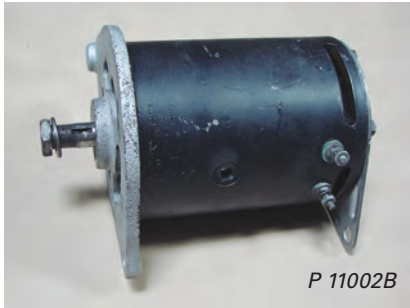

STARTER

Rebuilt Starter

- **Highest Quality**
- **Fully Warranted**
- **Available in 6V or 12V**

P 11002B

P 11002A	Starter, 54/56, 6 Volt, Rebuilt.....	Each	189.95
P 11002B	Starter, 56/59, 12 Volt, Rebuilt.....	Each	189.95
	Core Fee.....		100.00

P 11036A	Starter Armature Washer, 54/59	Each	.31
P 11052A	Starter Front Plate Bushing, 54/59	Each	3.75
P 11057A	Starter Brush Set, 54/59	Each	8.95