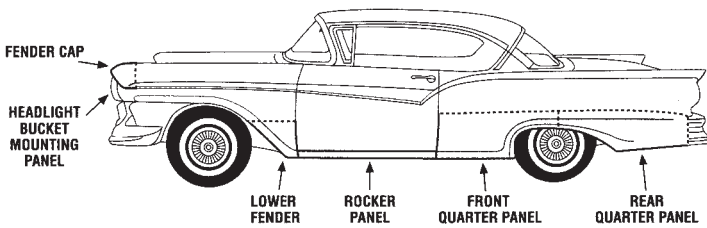

BODY PANELS

1957/58 Sheet Metal

Floor Pans

1957-58 Ford Front Floor Pans

This is the main front floor of the 1957-58 Ford. Precision die-stamped to exacting standards. Repairs the front floor area from the bottom of the toe board rearward to just behind the front seat. Extends from the driveshaft tunnel to the rocker panel. Includes all the original shapes & detail features.

This is a correct fitting replacement panel made exactly for each body style - not a cheap slip-over patch. Die-stamped from 18 gauge steel. Fits all body styles.

- P 11134CR Front Floor, 57/58, RH 165.00
- P 11134CL Front Floor, 57/58, LH 165.00

1957-58 Ford Rear Floor Pans

The rear floor pan is the most commonly rusted area of the 1957-58 Ford cars. The foot well is a constant rust problem. This floor pan is the highest quality part available. The rear floor goes completely from side to side and includes the driveshaft tunnel. The left & right section is split down the center of the tunnel. The rear floor starts a few inches in front of the rear foot well and goes rearward to about three inches past the end of the floor well. Includes all the original shapes & curves. This is a correct fitting replacement panel. Die-stamped from 18 gauge steel. Will not fit convertibles & retractables.

- P 11135CR Rear Floor Pan, 57/58, RH 175.00
- P 11135CL Rear Floor Pan, 57/58, LH 175.00

Front Toe Board

The toe board is precision die-stamped with all the original shapes & curves. Repairs the angled area of the floor from the transmission hump to the inner kick panel. Extends from the floor pan to the vertical part of the firewall. Made of 18 gauge steel. Fits all body styles.

- P 11132CL Toe Board, 57/58, LH 115.00
- P 11132CR Toe Board, 57/58, RH 115.00

Transmission Tunnel