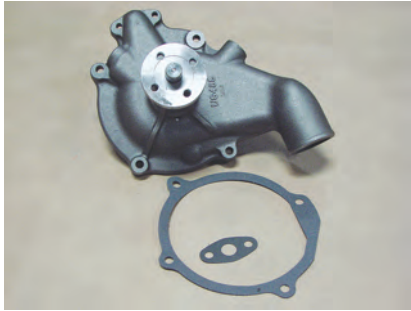

COOLING SYSTEM & GRILLE

Water Pump & Related Parts

P 8501A

P 8501A	Water Pump, 54/57, 223, New	Each	99.00
P 8501B	Water Pump, 54, V8, Rebuilt	Each	149.95
P 8501C	Water Pump, 55/57, 272, 292, 312, New	Each	98.00
P 8507A	Water Pump & Spacer Gasket, 55/57, 272, 292, 312	Each	.98
P 8548A	Water Bypass Tube, 55/57, 272, 292, 312...	Each	12.99
P 8563A	Water Bypass Tube Gasket, 55/57, 272, 292, 312	Each	.75