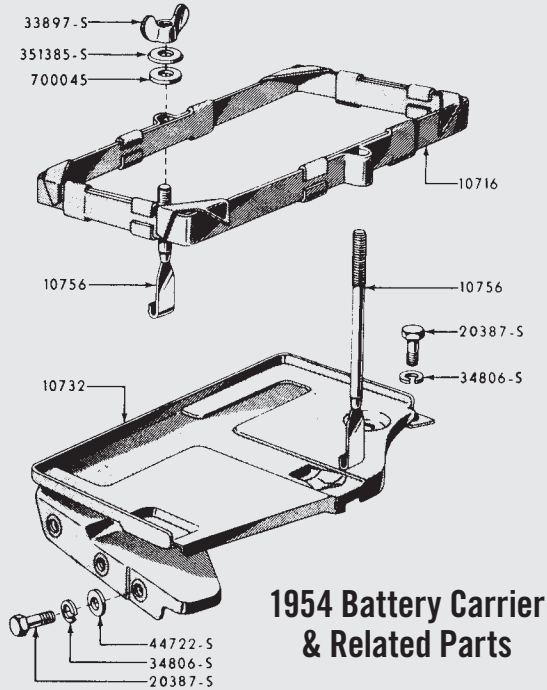

BATTERY

1954 Battery Carrier & Related Parts