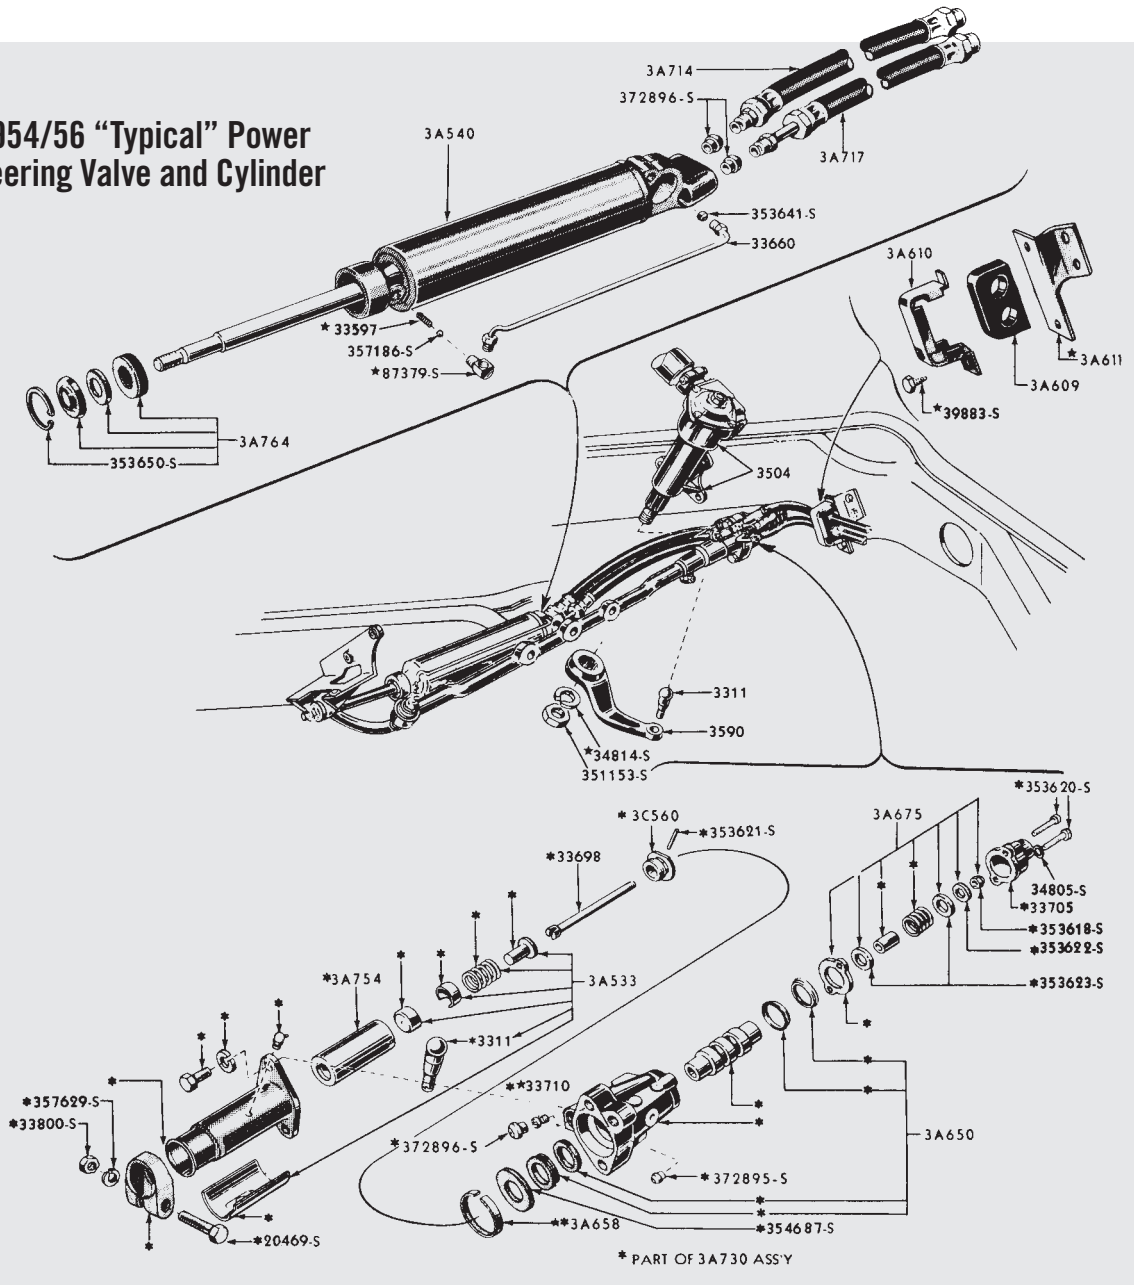

STEERING

1954/56 "Typical" Power Steering Valve and Cylinder

P 3733A	Power Steering Pump Pulley, 55/56, V8	Each	68.95
P 3738A	Steering Shaft Seal, 57	Each	3.93
P 3754A	Power Steering Control Valve Socket, 53/56	Each	26.95
P 3754B	Power Steering Control Valve Socket, 57/64	Each	18.50
P 3764AK	Power Steering Ram Cylinder Seal Kit, Late 55/Very Early 57	Kit	16.27
P 3764BK	Power Steering Ram Cylinder Seal Kit, 57	Kit	14.25
P 3764CK	Power Steering Ram Cylinder Seal Kit, Early 55	Kit	21.95

Power Steering Belts

P 8620B	Power Steering Belt, 54, 223	Each	13.95
P 8620C	Power Steering Belt, 55/57, 223, no A/C	Each	13.95
P 8620E	Power Steering Belt, 54, 239	Each	13.95
P 8620H	Power Steering Belt, 55/56, 272, 292, 312, no A/C	Each	18.95
P 8620L	Power Steering Belt, 55/56, 272, 292, 312, With A/C	Each	18.95
P 8620M	Power Steering Belt, 57, 272, 292, 312, no A/C	Each	18.95
P 8620N	Power Steering Belt, 57, 272, 292, 312, With A/C	Each	18.95
<i>Note-See Page 26 For Cooling System Belts</i>			
P 33538A	Power Steering Reservoir Filter, 54/57	Each	9.22
P 33547A	Power Steering Reservoir Mounting O-Ring, 54/57	Each	1.48
PSP 354573	Spindle Nut, 3/4-16	Each	2.95
PSP 358032	90 Degree Grease Fitting For Idler Arm Bushings	Each	1.28