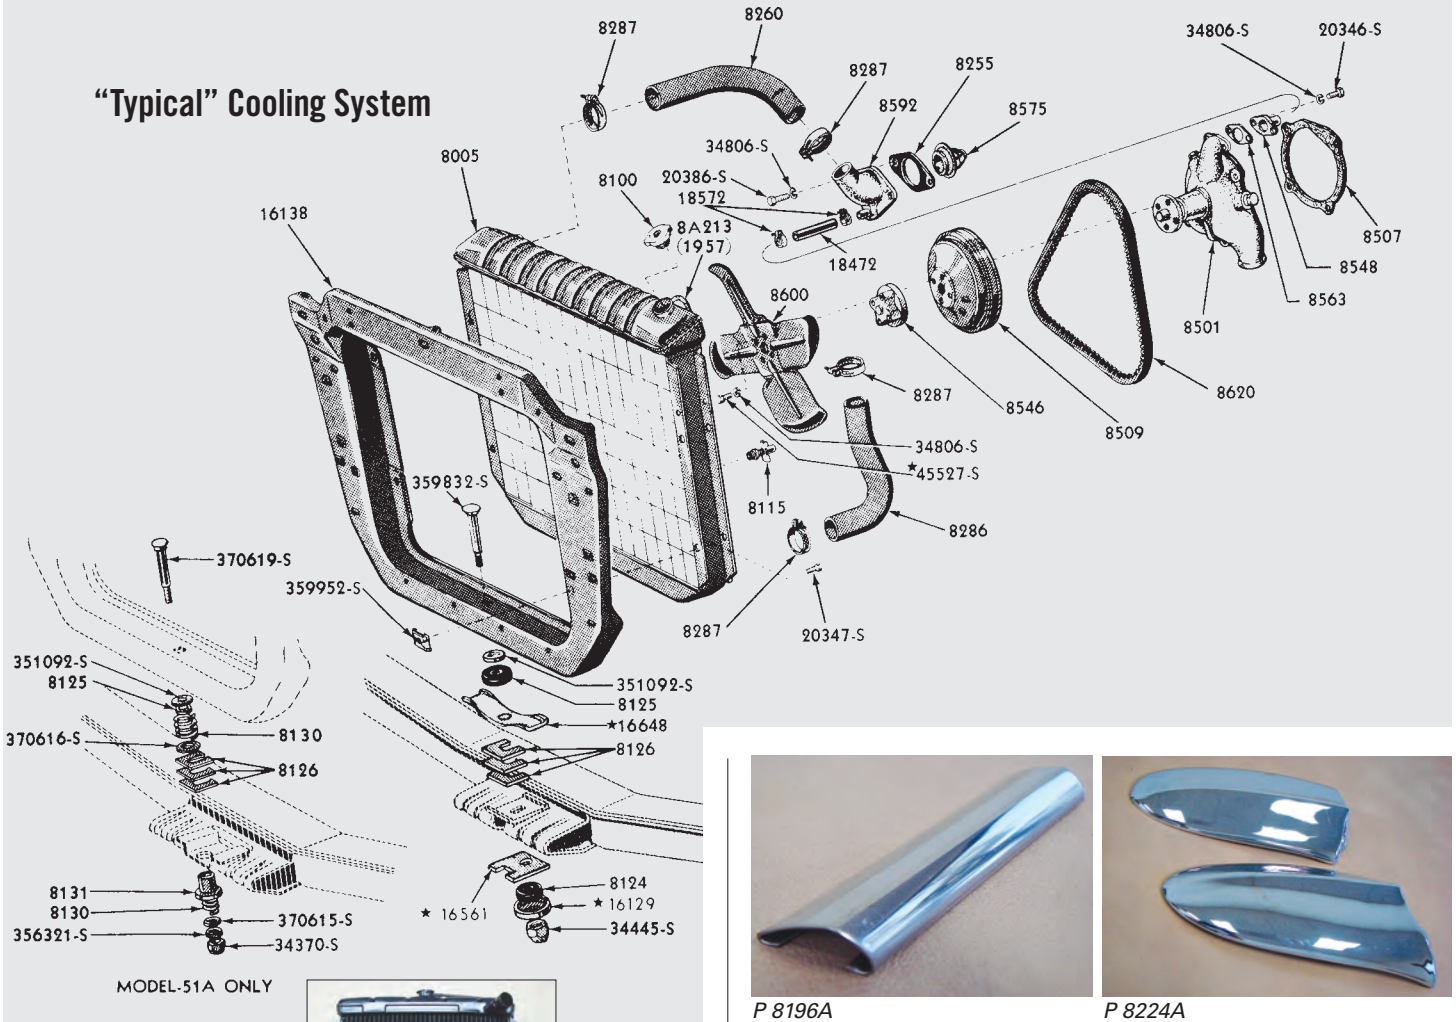

COOLING SYSTEM & GRILLE

"Typical" Cooling System

P 8196A