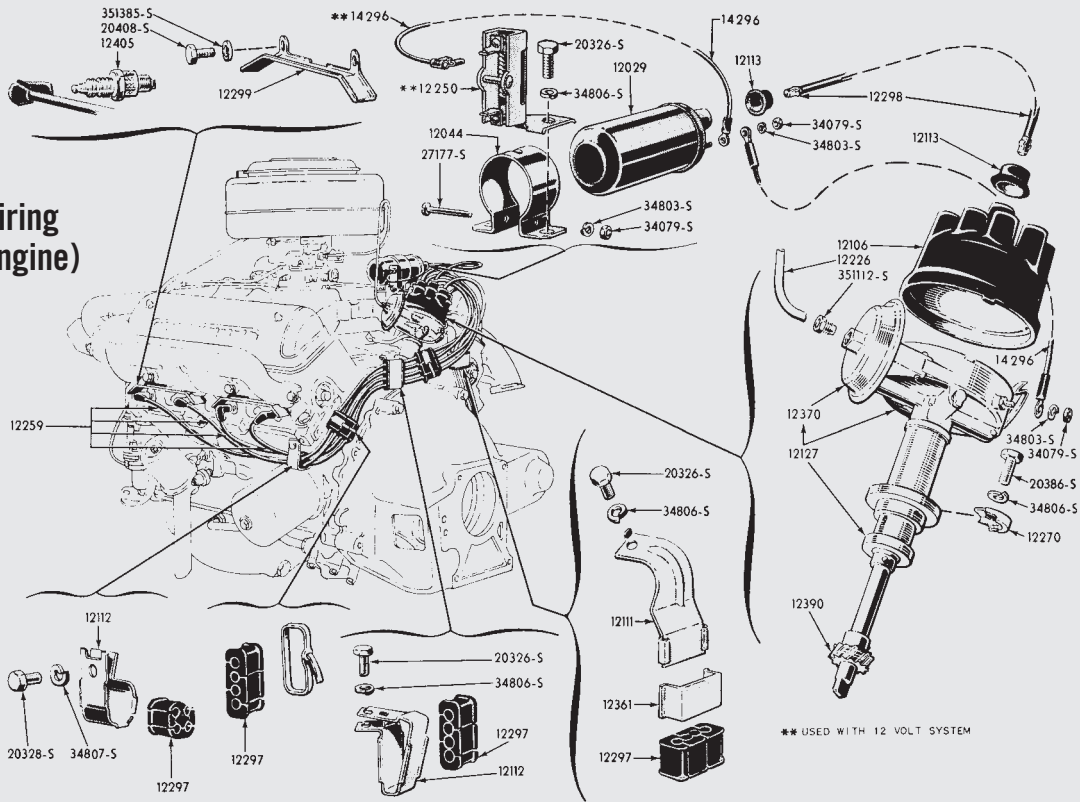

IGNITION & DISTRIBUTOR

1954 Ignition Wiring (8 Cylinder 239 Engine)