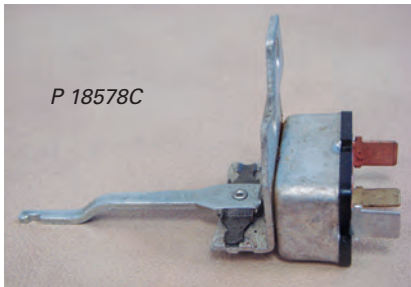

**Ask Our Sales Specialists For
Complete Details About
Larry's Gift Certificates!**

VENTILATION, HEATING & AIR CONDITIONING

P 18527B

P 18574A

P 19203A

P 18527B	Heater Motor, 56/59, 12 Volt.....	Each	149.95
P 18528A	Heater Motor Mounting Grommet, 54/59.....	Each	4.07
P 18541B	Heater Control Lamp Wire & Socket, 55	Each	11.50
P 18541D	Heater Control Lamp Wire & Socket, 57	Each	13.52
P 18556A	Defroster Hose, 55/56.....	Each	25.70
P 18556B	Defroster Hose, 57.....	Each	10.95
P 18568AK	Heater Housing to Heater Core Gasket, 57/58 ..	Set	14.95
P 18570A	Heater to Firewall Gasket, 52/56.....	Each	2.58
P 18574A	Heater Lower Control Arm, 54/56.....	Each	16.43
P 18578A	Heater Motor On/Off Switch, 54	Each	18.95