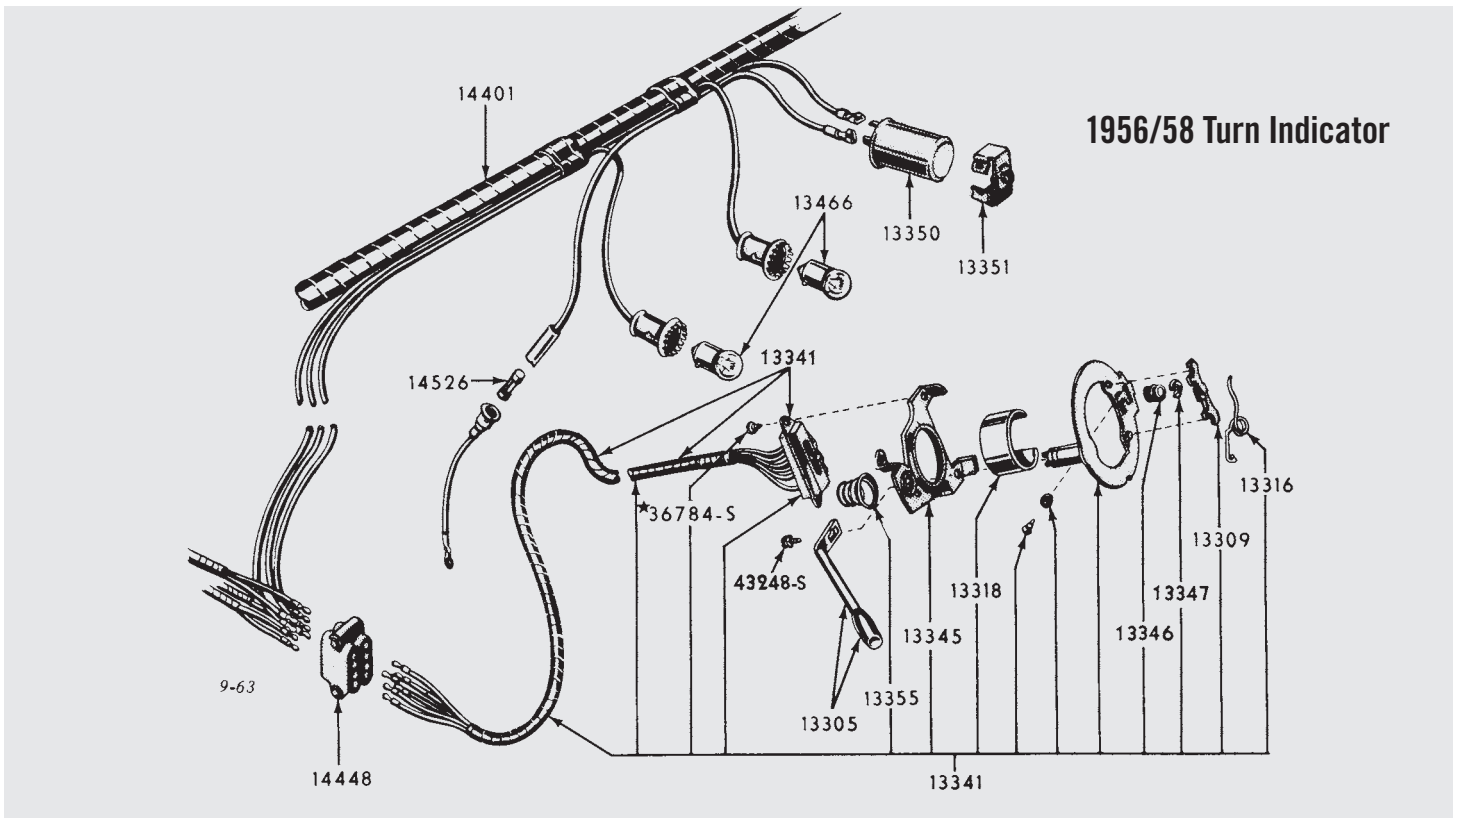

TURN SIGNAL & HORN

Horn Ring Ornaments

P 3636B

P 3636C

P 3636B	Horn Ring Emblem, 56.....	Each	29.25
P 3636C	Horn Button, 57.....	Each	30.00

P 3672A	Horn Ring Pad, 56/57.....	Each	1.25
---------	---------------------------	------	------