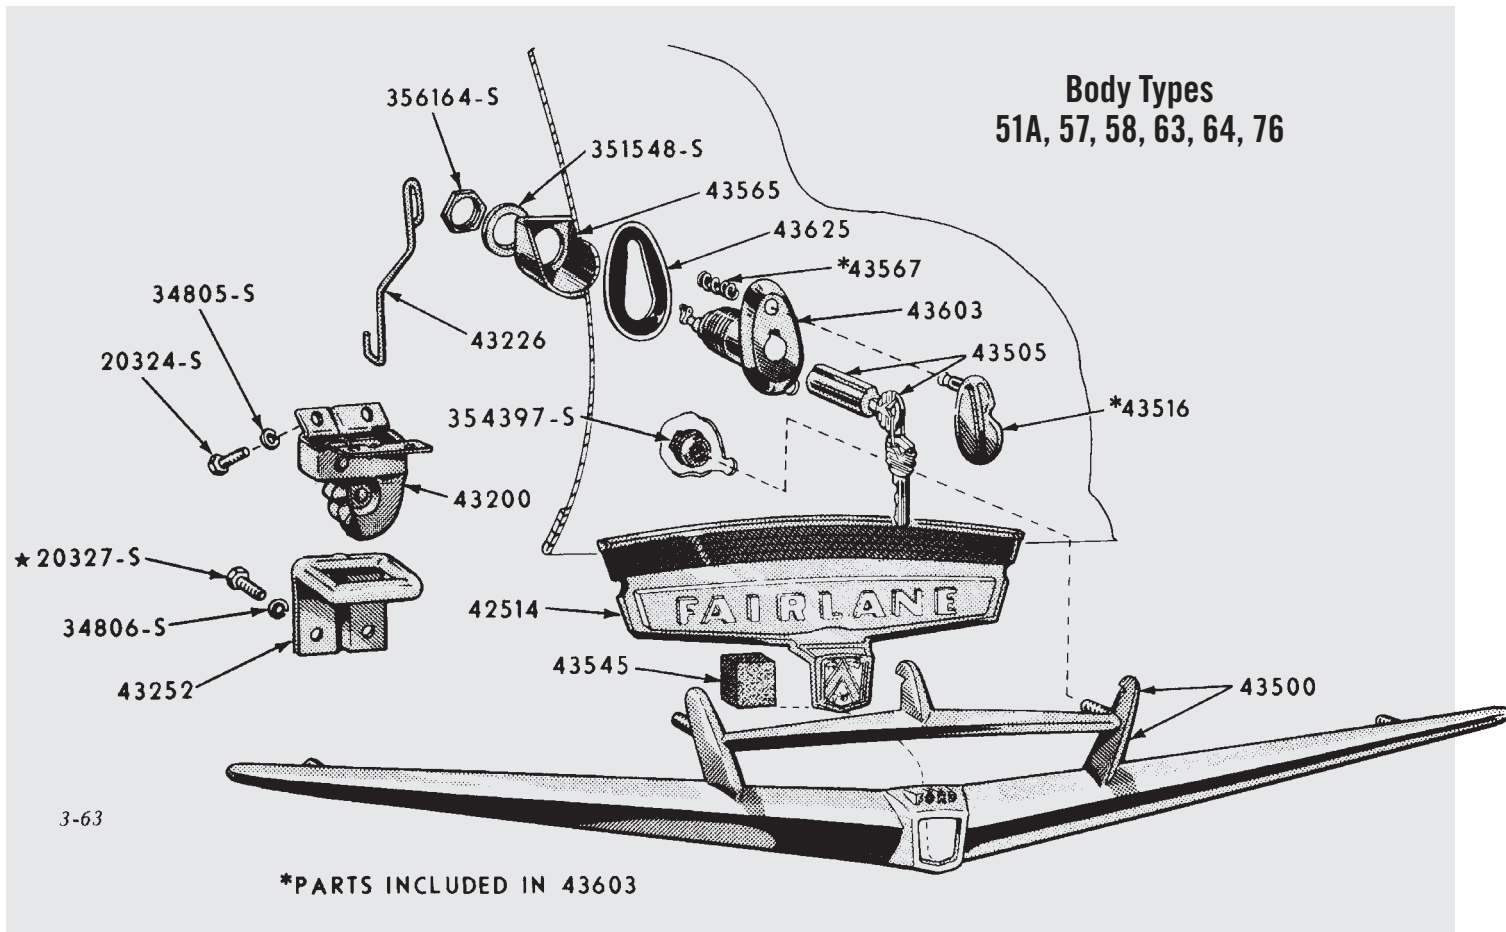

CRESTMARK SEAT EMBLEM

P 62186A	Passenger Side of Front Seat Emblem,.....	Each	12.95

54/56. Rivets Are Included.