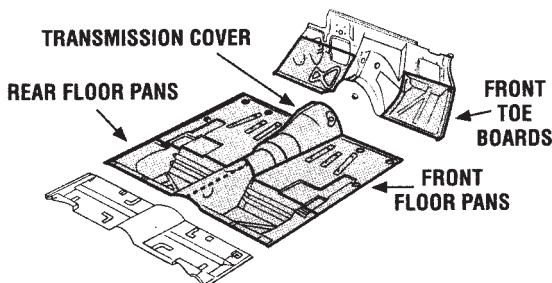

BODY PANELS

1957/58 Sheet Metal

Floor Pans

1957-58 Ford Front Floor Pans

This is the main front floor of the 1957-58 Ford. Precision die-stamped to exacting standards. Repairs the front floor area from the bottom of the toe board rearward to just behind the front seat. Extends from the driveshaft tunnel to the rocker panel. Includes all the original shapes & detail features.

This is a correct fitting replacement panel made exactly for each body style - not a cheap slip-over patch. Die-stamped from 18 gauge steel. Fits all body styles.

- P 11134CR Front Floor, 57/58, RH 165.00
- P 11134CL Front Floor, 57/58, LH 165.00

1957-58 Ford Rear Floor Pans

The rear floor pan is the most commonly rusted area of the 1957-58 Ford cars. The foot well is a constant rust problem. This floor pan is the highest quality part available. The rear floor goes completely from side to side and includes the driveshaft tunnel. The left & right section is split down the center of the tunnel. The rear floor starts a few inches in front of the rear foot well and goes rearward to about three inches past the end of the floor well. Includes all the original shapes & curves. This is a correct fitting replacement panel. Die-stamped from 18 gauge steel. Will not fit convertibles & retractables.

- P 11135CR Rear Floor Pan, 57/58, RH 175.00
- P 11135CL Rear Floor Pan, 57/58, LH 175.00

Front Toe Board

The toe board is precision die-stamped with all the original shapes & curves. Repairs the angled area of the floor from the transmission hump to the inner kick panel. Extends from the floor pan to the vertical part of the firewall. Made of 18 gauge steel. Fits all body styles.

- P 11132CL Toe Board, 57/58, LH 115.00
- P 11132CR Toe Board, 57/58, RH 115.00

Transmission Tunnel