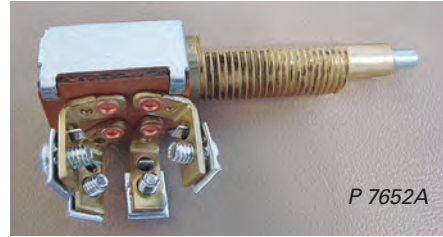

Gear Shift Knobs

P 7213A

P 7213B

P 7213A	Gear Shift Knob, Black, 54/56	Each	5.95
P 7213B	Gear Shift Knob, Black, 57	Each	5.95

P 7246A	Shift Lever Insulator, 52/59	Each	5.95
P 7247B	Neutral Safety Switch, 55/57	Each	44.95
P 7248A	Front Pump Seal, 54/57, F/M	Each	10.95
P 7288A	Shifter Shaft Side Seal, 54/57, M/T & O/D.....	Each	.95
P 7295A	Park Pawl Toggle Lever Pin, 54/57, F/M.....	Each	16.27
P 7354A	Shifting Linkage Repair Kit, 52/57	Set	19.95
P 7498A	Shifter Control Side Seal, 54/57, F/M.....	Each	3.95
P 7513A	Clutch Release Arm Boot, 54/57, M/T & O/D... ..	Each	29.95
P 7517A	Equalizer Shaft Bushing, 54/57, M/T & O/D, 2 Req.....	Each	10.95
P 7522A	Clutch Release Arm Bracket, 54/57, M/T & O/D	Each	18.95
P 7523A	Clutch & Parking Brake Return Spring, 54.....	Each	6.50
P 7527A	Clutch Pedal Rod Seal, 54/56	Each	16.95
P 7534A	Clutch Pedal Assist Spring, 57	Each	19.95
P 7550A	Clutch Disc, 54/57, 11" Rebuilt.....	Each	99.95
P 7561A	Clutch Hub & Bearing, 54/56.....	Each	29.53
P 7561B	Clutch Hub And Bearing, 57	Each	45.00
P 7562A	Clutch Fork Retainer Spring, 54/57.....	Each	5.85
P 7563A	Pressure Plate, 54/57, 11" Rebuilt.....	Each	102.95
P 7574A	Clutch Pedal Assist Spring, 54/56.....	Each	6.50
P 7600A	Clutch Pilot Bearing, 54/57.....	Each	13.21
P 7652A	Overdrive Kickdown Switch, 54/57	Each	49.50