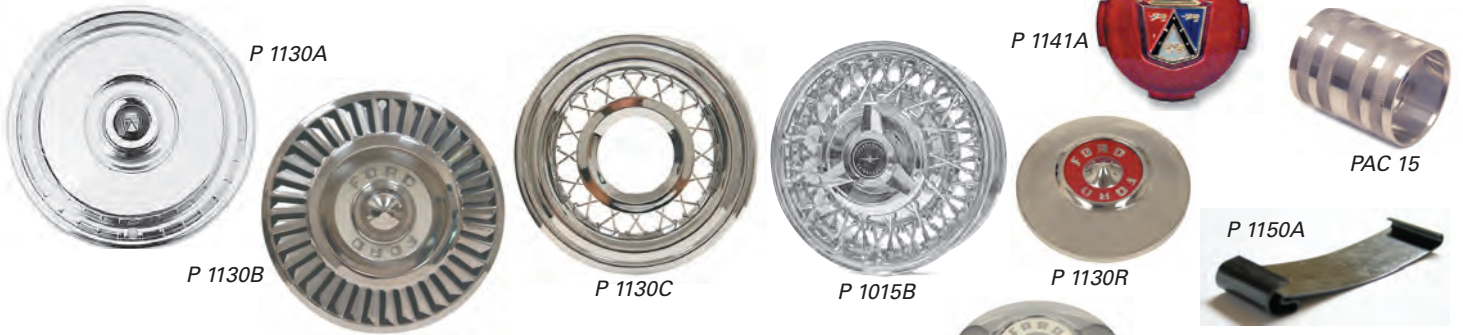

WHEEL & WHEEL COVERS

Wheel Covers & Hub Caps

P 1001A	Rear Backing Plate Gasket, 55/57, (S/D & S/W).Each	.88			
P 1012A	Lug Nut, 49/59.....Each	.72			
P 1015A	Wire Wheel,Includes Center Pan, 54/56, 15" ....Each	539.95			
P 1015B	Wire Wheel,Includes Center Pan, 57, 14" .....Each	539.95			
P 1107A	Wheel Stud, 54/59	1.89			
P 1130A	Wheel Cover,Less Center, 55/56, ...	53.00			
P 1130B	Wheel Cover 57, Accessory Type, 14"	85.00			
P 1130C	Wire Wheel Cover, 55/56	97.28			
P 1130R	Wire Wheel Cover Hub Cap, 55, Red Paint	42.75			
P 1130W	Wire Wheel Cover Hub Cap, 56, White Paint....	42.75			
P 1131A	Hub Grease Cap, 54/59.....Each	3.25			
P 1141A	Wheel Cover Center Medallion, 55/56	22.44			
P 1150A	Wire Wheel Cover Clip, 49/57	3.95			
P 1151A	Wire Wheel Cover Clip Bumper, 49/57.....	.75			
P 1177A	Rear Axle Grease Seal, 54/57, 1 1/2" I.D. - 2 1/2" O.D.....	4.75			
P 1177B	Rear Axle Grease Seal, 54/56, 1 3/8" I.D., (Ex; S/D & S/W)	8.75			
P 1190A	Front Wheel Grease Seal, 49/59, 2 1/2" O.D.	3.45			
P 1193A	Front Backing Plate Gasket, 54/56	.98			
P 1195A	Spindle Nut Washer, 49/54, 1 53/64" O.D.	1.55			
P 1195B	Spindle Nut Washer, 54/59, 1 21/32" O.D.	7.99			
P 1201A	Front Wheel Bearing, 54, Inner, #15123	13.45			
P 1201B	Front Wheel Bearing, 54/59, Inner, #LM 67048	7.09			
P 1202A	Front Wheel Bearing Cup, 54, Inner, #15245	6.50			
P 1202B	Front Wheel Bearing Cup, 54/59, Inner, #LM 67010.....	4.03			
P 1216A	Front Wheel Bearing, 54, Outer, #09067	15.45			
P 1216B	Front Wheel Bearing, 54/59, Outer #LM 11949.....	6.63			
P 1217A	Front Wheel Bearing Cup, 54, Outer, #09195.....	7.15			
P 1217B	Front Wheel Bearing Cup, 54/59, Outer, #LM 11910	4.25			
P 1225A	Rear Axle Bearing, 54/59, #88128, (51A, 66, S/D, S/W & P/I)	30.55			
P 1225B	Rear Axle Bearing, 54/56, (Ex; S/D & S/W).....	45.00			
P 1225C	Rear Axle Bearing, 57/59, #RW207CE, (Ex; 51A, 66, S/D, S/W & P/I)	38.95			
P 1706A	Valve Stem Cap Set, Gold Crown, 5 Pcs.....	8.95			
P 1706B	Valve Stem Cap Set, Red Crown, 5 Pcs	8.95			
PAC 15	Grease Cap Install Tool.....	12.50			
PLT 2	Wire Hub Cap Installation Instructions, 55/56	2.58			
PSP 87907	Lube Fitting, 1/4" Straght.....	.87			
PSP 87924	Lube Fitting, 1/4" 90 Degree.....	1.95			
PSP 354573	Spindle Nut, 3/4-16.....	2.95			

Simulated Wire Wheel Cover Sets

The Finest Wheel Covers!

Larry's simulated wire wheel cover sets feature deep luster chrome for years of durability and shine. Simply set retainer clips into place and pop the button-style covers on. It's as easy as that! Each wire wheel set includes button hub caps & attaching clips.