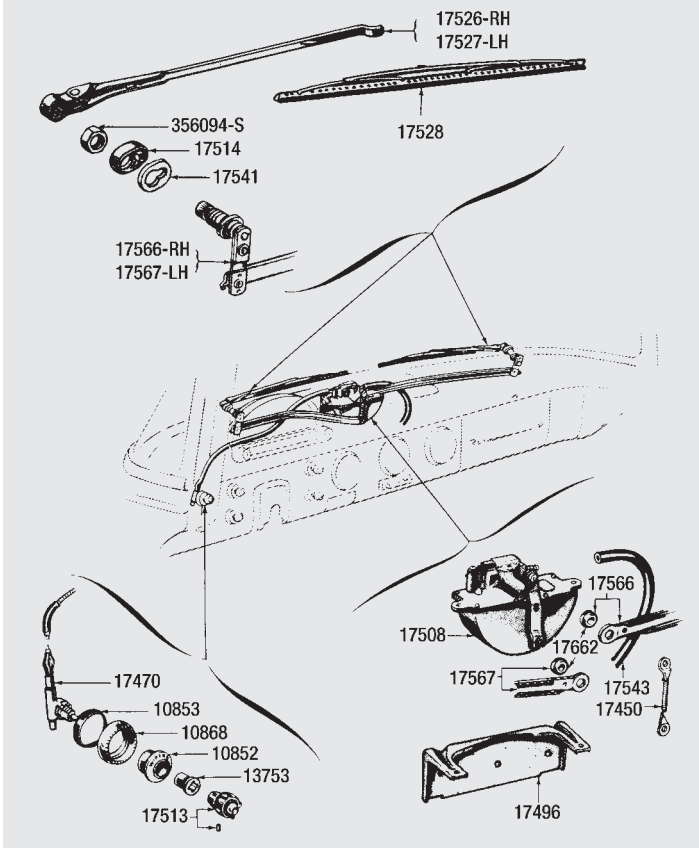

Clock Assembly

P 18375B

P 18375C

- P 18375B Clock Assembly, 55, Rebuilt..... 129.95
- P 18375C Clock Assembly, 56, Rebuilt..... 129.95
- Core Deposit..... 100.00**

WINDSHIELD WIPER & WASHER

1955 Windshield Washer