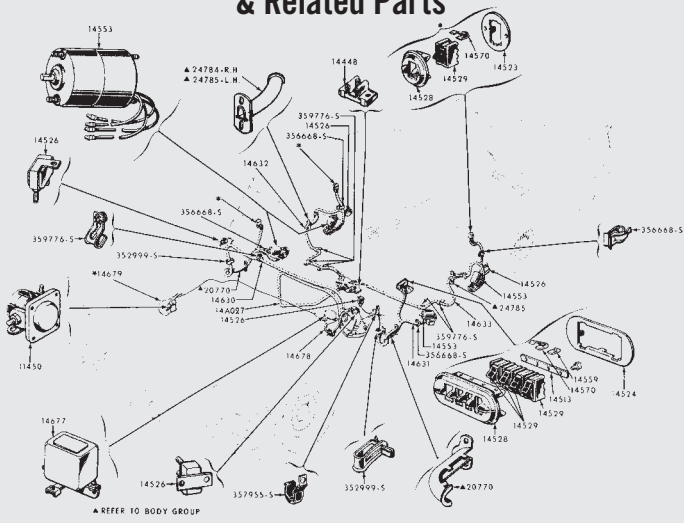

1957/58 "Typical" Electric Window Regulator & Related Parts

Power Seat Switch Housing

P 14685A	Power Seat Switch Housing, 54, (Exc; 76B)....	Each	30.50
P 14702A	Power Window Regulator Wire, 55, LH Rear, (60B, & 64A, B)	Each	58.28
P 14702B	Power Window Regulator Wire, 56, LH Rear, RH Rear, (70C, 73C & 76B)	Each	47.68
P 14702C	Power Window Regulator Wire 57, LH Rear, (51A, 63B, 64B & 76B)	Each	49.74
P 14705A	Power Window Regulator Relay Wire, 55, (Ex; S/W & S/D) 84"	Each	65.04
P 14705B	Power Window Regulator Relay Wire, 56, (Ex; R/W, Tudor Sedan & S/D), 80"	Each	86.76
P 14705C	Power Window Regulator Relay Wire, 57, (Ex; R/W, Tudor Sedan & S/D) 79"	Each	83.48