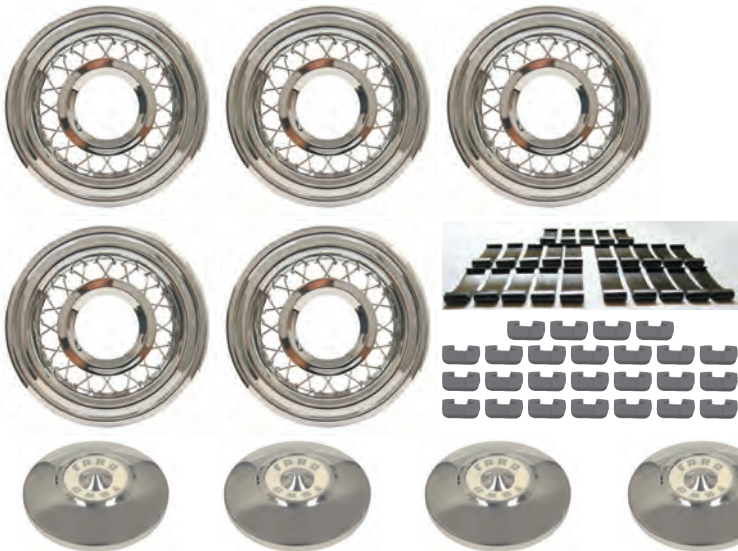

Simulated Wire Wheel Cover Sets

The Finest Wheel Covers!

Larry's simulated wire wheel cover sets feature deep luster chrome for years of durability and shine. Simply set retainer clips into place and pop the button-style covers on. It's as easy as that! Each wire wheel set includes button hub caps & attaching clips.