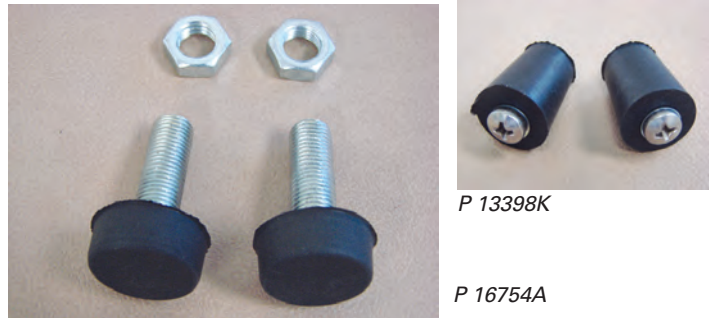

RUBBER PLUGS, GROMMETS & BUMPERS

P 9050A Gas Tank Vent Tube Seal, 55/59 ..... Each 2.50
P 9069A Gas Tank Vent Pipe to Body Grommet, 52/59, (Ex; S/W)..... Each 2.45
P 9080A Gas Filler Neck Grommet, 54/58, (Ex; S/D, S/W, 51A & 66) ..... Each 8.95
P 01694A O/D Cable Grommet, on Floor, 51/59..... Each 6.75
P 02042A Vent Air Duct Cable Grommet, 55/56..... Each 4.85
P 06122A Glove Box Door Check Arm Grommet, 49/55. Each 2.00
P 06122B Glove Box Door Check Arm Stop Bumper, 56/58 ..... Each 1.95
P 13398K Rear License Plate Support Bumper, 54/56 & Fuel Filler Door Bumpers, 58/59..... Pair 7.16
P 14651A Cowl / Fender Apron Wire Hole Grommet, 54/59 ..... Each 3.95
P 16378A Gas Filler Door Bumpers, 57/58, (51A) ..... Pair 3.49
P 16754A Trunk Lid Bumpers, 52/54, (Ex; Sedan & S/W) . Pair 11.25