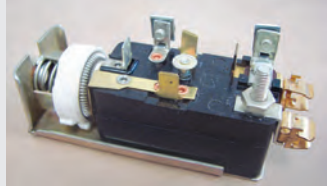

DASH, CONSOLE & UNDERDASH AREA

Headlight Switch & Related Parts

P 11654A

P 11650A	Headlight Switch Nut, 55	Each	19.95
P 11654A	Headlight Switch, 55/56, 6 Volt	Each	45.95
P 11654B	Headlight Switch, 56/57	Each	57.95
P 11661A	Headlamp Knob With Shaft, 55, 223, 272, 292	Each	20.35

Map Light Switch

P 13713A	Map Light Switch, 49/59	Each	7.45
P 13753A	Nut, 54/55, Wiper Switch, (Ex; 76 & S/W), 55/56, Top Control & Heater Control	Each	13.21
P 15054B	Lighter Element, 56/59, 12 Volt	Each	6.75
P 15055B	Lighter Socket, 56/59	Each	9.75
P 15056A	Lighter Knob And Shaft, 55	Each	24.90
P 18513A	Heater Switch Knob, 54	Each	15.40
P 18519B	Heater / Defrost Control Knob, 54 & 56	Each	11.45
P 18541B	Heater Control Lamp Wire & Socket, 55	Each	11.50
P 18541D	Heater Control Lamp Wire & Socket, 57	Each	13.52

Heater Lower Control Arm

P 18574A	Heater Lower Control Arm, 54/56	Each	16.43
P 18578A	Heater Motor On/Off Switch, 54	Each	18.95
P 18578C	Heater Motor On/Off Switch, 56	Each	18.95
P 19227A	Defrost Nozzle to Garnish Seals, 57	Pair	6.50
P 19236A	Lower Front Register to Dash Anti-Squeak Pad, 57	Each	4.50

Ignition & Door Lock Kit

P 22050A	Door & Ignition Lock Set, 54/58, (Ex; 1957 51A & 79E)	Set	84.50

P 22051A	Door & Ignition Key, 54/59	Each	1.95
P 22051B	Trunk Lock Key, 54/59	Each	1.95
P 22051AK	Door, Ignition & Trunk Key Set, 54/59	Set	3.95

Dash Bezel Removal Tool

PAC 08	Dash Bezel Removal Tool, 55/56	Each	8.25

Interior Screw Kits