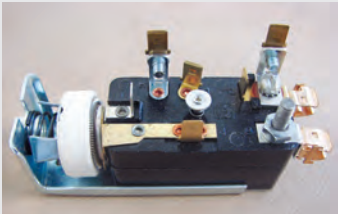

DASH, CONSOLE & UNDERDASH AREA

Headlight Switch & Related Parts

P 11654B

P 11650A	Headlight Switch Nut, 55	Each	19.95
P 11654A	Headlight Switch, 55/56, 6 Volt	Each	45.95
P 11654B	Headlight Switch, 56/57	Each	57.95
P 11661A	Headlamp Knob With Shaft, 55, 223, 272, 292	Each	20.35

Map Light Switch

P 13713A	Map Light Switch, 49/59	Each	7.45
P 13753A	Nut, 54/55, Wiper Switch, (Ex; 76 & S/W), 55/56, Top Control & Heater Control	Each	13.21
P 15054B	Lighter Element, 56/59, 12 Volt	Each	6.75
P 15055B	Lighter Socket, 56/59	Each	9.75
P 15056A	Lighter Knob And Shaft, 55	Each	24.90
P 18513A	Heater Switch Knob, 54	Each	15.40
P 18519B	Heater / Defrost Control Knob, 54 & 56	Each	11.45
P 18541B	Heater Control Lamp Wire & Socket, 55	Each	11.50
P 18541D	Heater Control Lamp Wire & Socket, 57	Each	13.52

Heater Lower Control Arm

P 18574A	Heater Lower Control Arm, 54/56	Each	16.43
P 18578A	Heater Motor On/Off Switch, 54	Each	18.95
P 18578C	Heater Motor On/Off Switch, 56	Each	18.95
P 19227A	Defrost Nozzle to Garnish Seals, 57	Pair	6.50
P 19236A	Lower Front Register to Dash Anti-Squeak Pad, 57	Each	4.50

Ignition & Door Lock Kit

P 22050A	Door & Ignition Lock Set, 54/58, (Ex; 1957 51A & 79E)	Set	84.50

P 22051A	Door & Ignition Key, 54/59	Each	1.95
P 22051B	Trunk Lock Key, 54/59	Each	1.95
P 22051AK	Door, Ignition & Trunk Key Set, 54/59	Set	3.95

Dash Bezel Removal Tool

PAC 08	Dash Bezel Removal Tool, 55/56	Each	8.25

Interior Screw Kits